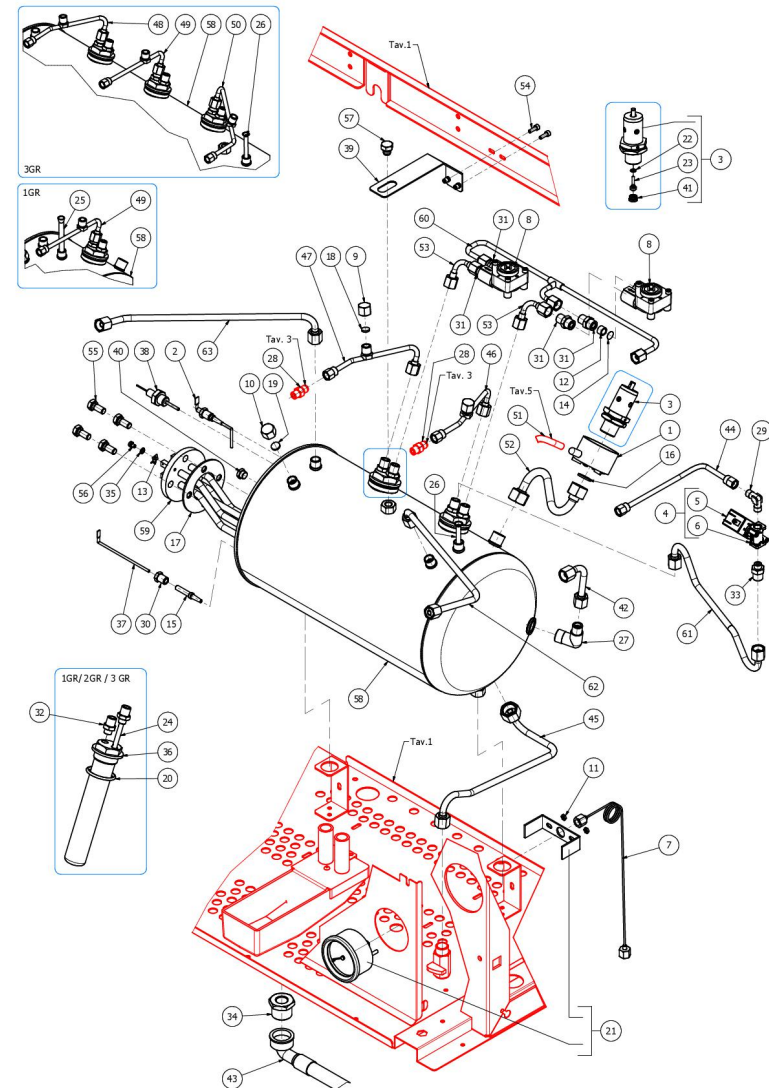

TABLE 4
ARCADIA PID

TABLE 4
ARCADIA PID

POS	CODE	DESCRIPTION
59	5722241AL	HEATING ELEMENT 220/240V-1850/2200W
59	5722242AL	HEATING ELEMENT 220/240V-2750/3300W
59	5722243AL	HEATING ELEMENT 220/240V-4600/5450W
60	5162422LL-AL	TUBE VOLUMETRIC COUNTER ARCADIA PID
60	5162424LL-AL	TUBE COLL.VOLUMETRIC COUNTER
60	5162427LL-AL	TUBE COLL.VOLUMETRIC COUNTER
61	5163370LL	TUBE EV.WATER ARCADIA 1GR.
61	5163356LL	TUBE EV.WATER ARCADIA 2/3GR.
62	5163376LL-AL	STEAM TUBE RIGHT ARCADIA PID
62	5163360.01LL	STEAM TUBE RIGHT ARCADIA 2/3 GR.
63	5163365LL	LEFT STEAM HOSE 1GR ARCADIA
63	5163359LL	STEAM TUBE LEFT ARCADIA 2GR.
63	5163367LL	STEAM TUBE LEFT ARCADIA 3GR.

TABLE 5
ARCADIA PID

TABLE 5
ARCADIA PID

POS	CODE	DESCRIPTION
31	7742206	ELECTRIC MOTOR 220/240V 10MF
32	7730507	ROTARY PUMP 200L/H PA204X
33	5224615TP	GASKET-HOLDER
34	5224620TP	GASKET-HOLDER
35	5302012.01AL	STRAIGHT FITTING 3/8
36	7303039	FITTING
37	7304535TR	T FITTING D6 1/8"G RUVECO
38	7304538TR	FITTING
39	7304539TR	FITTING
40	5225310AL	FITTING MF 1/8
41	5302057AL	FITTING 1/8
42	7304505TR	FITTING 3 WAYS 1/8
43	7304536TR	UNION ELBOW D6 1/8"G RUVECO
44	7303001TR	UNION ELBOW 1/8
45	5302017AL	FITTING M12 ES16 H26.5 OT57USA
46	5302014AL	FITTING M13X1/8
47	5302077AL	FITTING PORT.M14X1 OTXTUBO6X4 OT57U
48	7304509TR	FITTING
49	7402403	REGULATOR
50	7814002	NOTCHED WASHER D4
51	7805004	PLAIN WASHER D6 UNI 6592 FEZN
52	5190501	CUP FOR FITTING PTFE/GLASS
53	5057862LL	MIXER BRACKET ARCADIA W/COMPASSES
54	5057863LL	SUPPRESSION BRACKET ARCADIA
55	5057861LL	BRACKET WATER TUBE ARCADIA
56	5038453LL	MOTOR BIG SUPPORT-BZ2013/ARCADIA
57	5038437LW	B2013 1/2GR. ENGINE SUPPORT
58	5226405AL	PLUG 1/4
59	5226601TW	WATER HOSE TERMINAL
60	5966548.03	WATER TUBE SPHERE 14,3