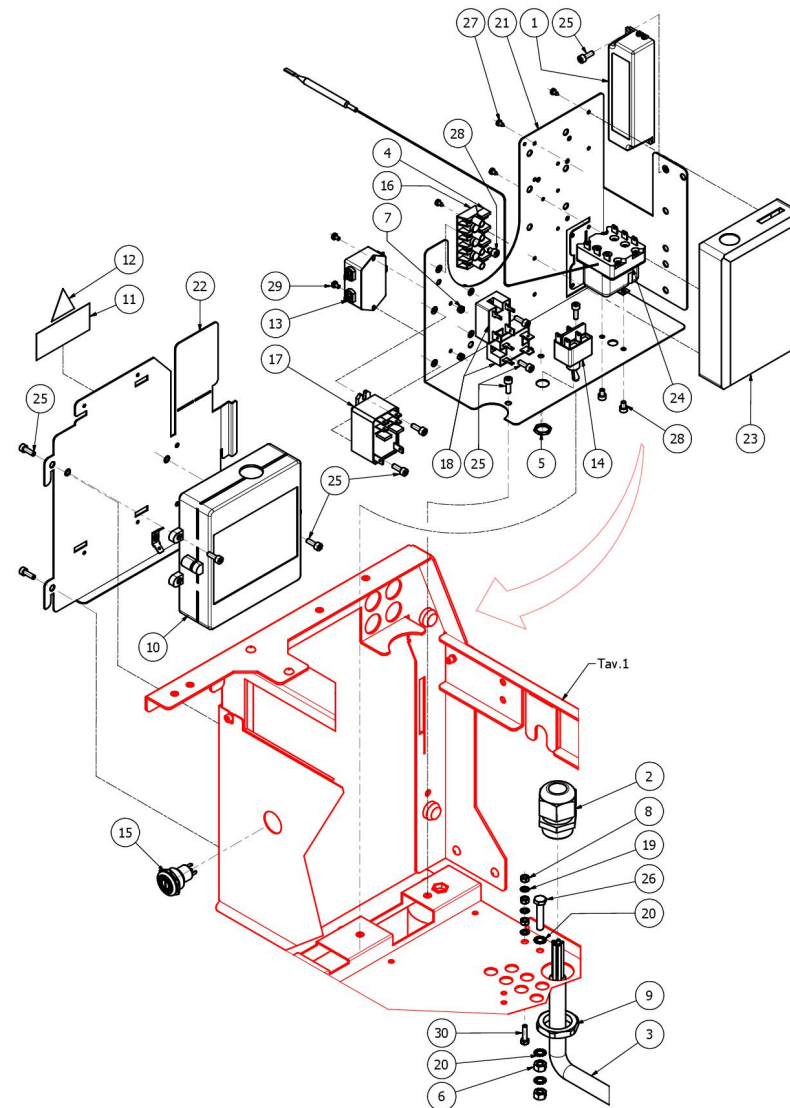

TABLE 5
ARCADIA PID

TABLE 6
ARCADIA PID

POS	CODE	DESCRIPTION
1	5260205DL	SHAFT D12X60,5 AISI303
2	5283058	TAP BODY 3/8
3	5221826	NUT 3/8
4	5221872TW	3/8" NUT JOINT ES22H25
5	7371004	STEAM PIPE PROTECTION
6	7496095	OR GASKET 6X1.2 EPDM70
7	7496072	OR GASKET 121 XP70
8	5494004	GASKET D12 X 6 PTFE GRAPHITIZED
9	5496042	GASKET D11X4X4 EPT 70
10	7496073.01	GASKET OR 115 EP856 (FOR TANK)
11	5371815	BLACK KNOB
12	5471513	SPRING D8 H17 AISI302
13	5471532	SPRING FOR ARTICULATION
14	5224603TP	GASKET HOLDER D12X12 BRASS PB-NI FR
15	5225309	FITTING M13X3/8
16	5261801	WASHER D11
17	7805004	PLAIN WASHER D6 UNI 6592 FEZN
18	5190501	CUP FOR FITTING PTFE/GLASS
19	5373931CM	STEAM DISK
20	7305018	STAINLESS STEEL TERMINAL 4 HOLES
21	7826202	SCREW TCI M5X10 UNI 6107 OT
22	5964097	ASSY TAP ROD ARCADIA
23	7479993.01	STEAM TUBE TERMINAL 4 WAYS ARCADIA+

TABLE 7
ARCADIA PID

TABLE 7
ARCADIA PID

POS	CODE	DESCRIPTION
29	7809809	PLASTIC SCREW TCI M3X5 DIN7985
30	7826402	SCREW TE M4X16 UNI 5739 OT

TABLE 7
ARCADIA PID

TABLE 8
ARCADIA PID

POS	CODE	DESCRIPTION
1	7990603	CLEANING BRUSH FOR COFFEE MACHINE
2	5372101	BLACK MEASURE
3	5373001	COFFEE-PRESS ABS
4	5471031.01	FILTER 1 CUP 8 GRAMS
5	5471035	FILTER 2 CUPS 16 GR RIBBED
6	5471003	BLIND FILTER AISI 304
7	5965586.02	ASSY FILTER-HOLDER 1CUP BZ BEC.50•
7	5965587.02	ASSY FILTER-HOLDER 2CUPS BZ W/LOGO
8	5978508.02	ASSY HANDLE WITH LOGO
9	5286016TW	FILTERHOLDER TILTED HANDLE BZ GROUP
10	5471527	FILTER-HOLDER SPRING D1.2 AISI 302
11	5371205	PLATE WITH LOGO
12	5371204.01	CHROMED PLUG
13	7493021	GASKET FOR LOGO HANDLE
14	7809810	SCREW PLAS FIX 45 TC POZI D.3,5X10
15	7816026	SCREW TCEI M12X60
16	5371203	HANDLE
17	7305007TW	SPOUT 2 WAYS WITHOUT PB+PWP
18	7305006TW	SPOUT 1 WAY S/PB+PWP