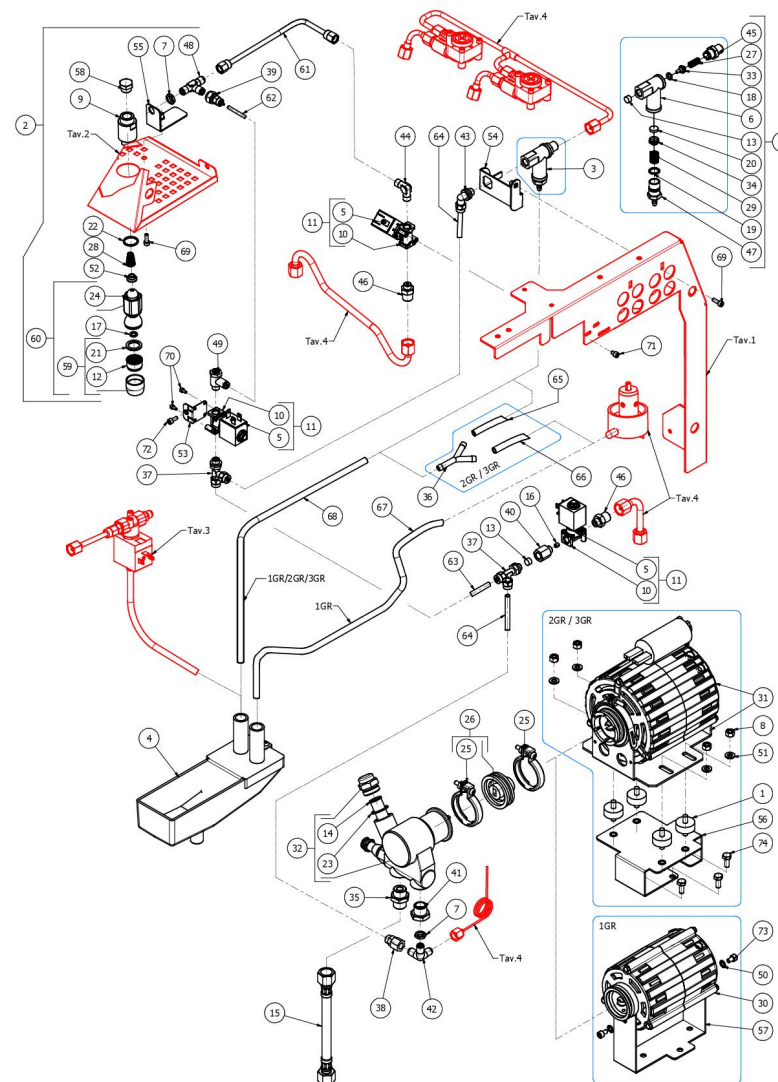

TABLE 5
ARCADIA PID

TABLE 5
ARCADIA PID

POS	CODE	DESCRIPTION
31	7742206	ELECTRIC MOTOR 220/240V 10MF
32	7730507	ROTARY PUMP 200L/H PA204X
33	5224615TP	GASKET-HOLDER
34	5224620TP	GASKET-HOLDER
35	5302012.01AL	STRAIGHT FITTING 3/8
36	7303039	FITTING
37	7304535TR	T FITTING D6 1/8"G RUVECO
38	7304538TR	FITTING
39	7304539TR	FITTING
40	5225310AL	FITTING MF 1/8
41	5302057AL	FITTING 1/8
42	7304505TR	FITTING 3 WAYS 1/8
43	7304536TR	UNION ELBOW D6 1/8"G RUVECO
44	7303001TR	UNION ELBOW 1/8
45	5302017AL	FITTING M12 ES16 H26.5 OT57USA
46	5302014AL	FITTING M13X1/8
47	5302077AL	FITTING PORT.M14X1 OTXTUBO6X4 OT57U
48	7304509TR	FITTING
49	7402403	REGULATOR
50	7814002	NOTCHED WASHER D4
51	7805004	PLAIN WASHER D6 UNI 6592 FEZN
52	5190501	CUP FOR FITTING PTFE/GLASS
53	5057862LL	MIXER BRACKET ARCADIA W/COMPASSES
54	5057863LL	SUPPRESSION BRACKET ARCADIA
55	5057861LL	BRACKET WATER TUBE ARCADIA
56	5038453LL	MOTOR BIG SUPPORT-BZ2013/ARCADIA
57	5038437LW	B2013 1/2GR. ENGINE SUPPORT
58	5226405AL	PLUG 1/4
59	5226601TW	WATER HOSE TERMINAL
60	5966548.03	WATER TUBE SPHERE 14,3

TABLE 5
ARCADIA PID

TABLE 6
ARCADIA PID

POS	CODE	DESCRIPTION
1	5260205DL	SHAFT D12X60,5 AISI303
2	5283058	TAP BODY 3/8
3	5221826	NUT 3/8
4	5221872TW	3/8" NUT JOINT ES22H25
5	7371004	STEAM PIPE PROTECTION
6	7496095	OR GASKET 6X1.2 EPDM70
7	7496072	OR GASKET 121 XP70
8	5494004	GASKET D12 X 6 PTFE GRAPHITIZED
9	5496042	GASKET D11X4X4 EPT 70
10	7496073.01	GASKET OR 115 EP856 (FOR TANK)
11	5371815	BLACK KNOB
12	5471513	SPRING D8 H17 AISI302
13	5471532	SPRING FOR ARTICULATION
14	5224603TP	GASKET HOLDER D12X12 BRASS PB-NI FR
15	5225309	FITTING M13X3/8
16	5261801	WASHER D11
17	7805004	PLAIN WASHER D6 UNI 6592 FEZN
18	5190501	CUP FOR FITTING PTFE/GLASS
19	5373931CM	STEAM DISK
20	7305018	STAINLESS STEEL TERMINAL 4 HOLES
21	7826202	SCREW TCI M5X10 UNI 6107 OT
22	5964097	ASSY TAP ROD ARCADIA
23	7479993.01	STEAM TUBE TERMINAL 4 WAYS ARCADIA+