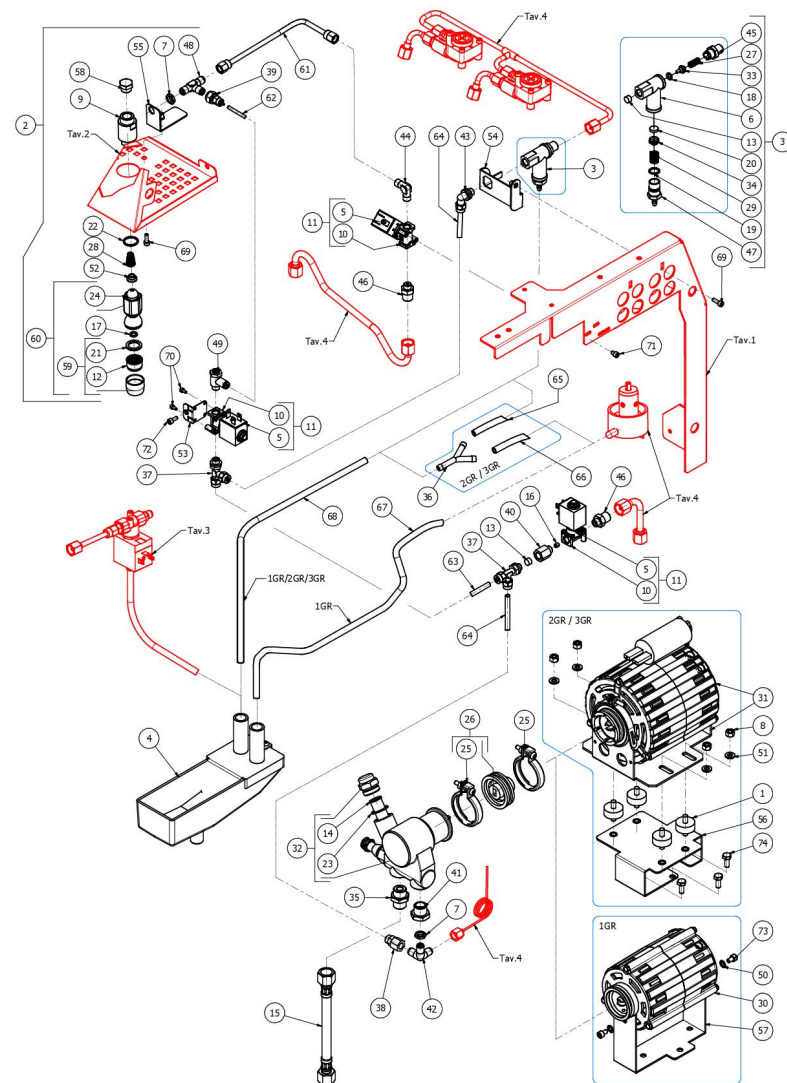

TABLE 5
ARCADIA PID

TABLE 5
ARCADIA PID

POS	CODE	DESCRIPTION
31	7742206	ELECTRIC MOTOR 220/240V 10MF
32	7730507	ROTARY PUMP 200L/H PA204X
33	5224615TP	GASKET-HOLDER
34	5224620TP	GASKET-HOLDER
35	5302012.01AL	STRAIGHT FITTING 3/8
36	7303039	FITTING
37	7304535TR	T FITTING D6 1/8"G RUVECO
38	7304538TR	FITTING
39	7304539TR	FITTING
40	5225310AL	FITTING MF 1/8
41	5302057AL	FITTING 1/8
42	7304505TR	FITTING 3 WAYS 1/8
43	7304536TR	UNION ELBOW D6 1/8"G RUVECO
44	7303001TR	UNION ELBOW 1/8
45	5302017AL	FITTING M12 ES16 H26.5 OT57USA
46	5302014AL	FITTING M13X1/8
47	5302077AL	FITTING PORT.M14X1 OTXTUBO6X4 OT57U
48	7304509TR	FITTING
49	7402403	REGULATOR
50	7814002	NOTCHED WASHER D4
51	7805004	PLAIN WASHER D6 UNI 6592 FEZN
52	5190501	CUP FOR FITTING PTFE/GLASS
53	5057862LL	MIXER BRACKET ARCADIA W/COMPASSES
54	5057863LL	SUPPRESSION BRACKET ARCADIA
55	5057861LL	BRACKET WATER TUBE ARCADIA
56	5038453LL	MOTOR BIG SUPPORT-BZ2013/ARCADIA
57	5038437LW	B2013 1/2GR. ENGINE SUPPORT
58	5226405AL	PLUG 1/4
59	5226601TW	WATER HOSE TERMINAL
60	5966548.03	WATER TUBE SPHERE 14,3

TABLE 5
ARCADIA PID

TABLE 6
ARCADIA PID

POS	CODE	DESCRIPTION
1	5260205DL	SHAFT D12X60,5 AISI303
2	5283058	TAP BODY 3/8
3	5221826	NUT 3/8
4	5221872TW	3/8" NUT JOINT ES22H25
5	7371004	STEAM PIPE PROTECTION
6	7496095	OR GASKET 6X1.2 EPDM70
7	7496072	OR GASKET 121 XP70
8	5494004	GASKET D12 X 6 PTFE GRAPHITIZED
9	5496042	GASKET D11X4X4 EPT 70
10	7496073.01	GASKET OR 115 EP856 (FOR TANK)
11	5371815	BLACK KNOB
12	5471513	SPRING D8 H17 AISI302
13	5471532	SPRING FOR ARTICULATION
14	5224603TP	GASKET HOLDER D12X12 BRASS PB-NI FR
15	5225309	FITTING M13X3/8
16	5261801	WASHER D11
17	7805004	PLAIN WASHER D6 UNI 6592 FEZN
18	5190501	CUP FOR FITTING PTFE/GLASS
19	5373931CM	STEAM DISK
20	7305018	STAINLESS STEEL TERMINAL 4 HOLES
21	7826202	SCREW TCI M5X10 UNI 6107 OT
22	5964097	ASSY TAP ROD ARCADIA
23	7479993.01	STEAM TUBE TERMINAL 4 WAYS ARCADIA+