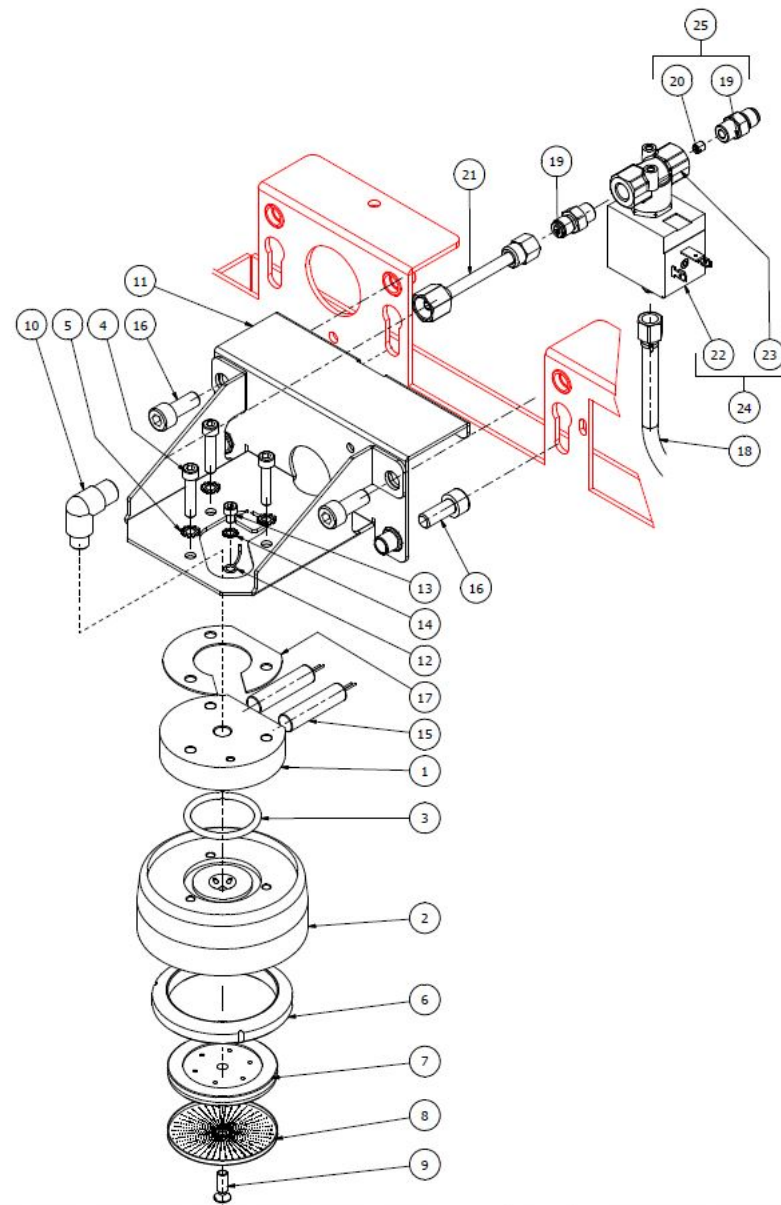

TABLE 3
ARCADIA PID

TABLE 4
ARCADIA PID

POS	CODE	DESCRIPTION
1	5963047	CUP+O-RING+PLUG
2	5973131LL	ASSY PROBE MAX LEVEL ARCADIA
3	5965015.06	COMPLETE SAFETY VALVE 1,65 BAR
4	7702322	EV.2VIE OLAB 220/230V 25BAR SMALL
5	7630341	COIL EV.220/230V OLAB 2 WAY SMALL
6	7703018	ELECTROPILOT OLAB 2 WAY SMALL
7	7400909	PUMP CAPILLARY
8	7431001.01	VOLUMETRIC COUNTER+AUTOMATIC LED
9	5221813	PLUG M12X1 OT
10	5221840	CAP NUT M13 OT
11	7812601	INOX NUT M4 UNI5588
12	5191501	SPACER D11X8X6.5 PTFE
13	7615003	FASTON 45° HOLE D4.3
14	5471001	NET FILTER D11 AISI 304
15	5192001	PROBE SHEATH D8 X 45 HOLE D3 PTFE
16	5492021	GASKET D18x10x2
17	5492006	GASKET D76 X 39 X 2 ASBESTOS FREE
18	5492008	GASKET D10 X 2
19	5492020	GASKET D11.5 X 2
20	5495007	COPPER GASKET D32X40
21	7432514	PRESSURE GAUGE D60 20BAR CHROMED
22	7496094	O-RING GASKET 102 VITON 70SH
23	5264017.01TP	SAFETY VALVE PIN
24	5963186R	ASSY INJECTOR 150MM 8 HOLES
25	5192310	SUCTION HOSE D8X1 150MM PTFE DE VER
26	5192316	PESCANTE D6X1 L=180 PTFE B2013
27	5301507TR	UNION ELBOW M13X3/8
28	7304508LA	FITTING SERTO 1/8 M5 THREADED
29	7303001TR	UNION ELBOW 1/8
30	5225205	STRAIGHT FITTING M10 OT

TABLE 4
ARCADIA PID

TABLE 4
ARCADIA PID

POS	CODE	DESCRIPTION
59	5722241AL	HEATING ELEMENT 220/240V-1850/2200W
59	5722242AL	HEATING ELEMENT 220/240V-2750/3300W
59	5722243AL	HEATING ELEMENT 220/240V-4600/5450W
60	5162422LL-AL	TUBE VOLUMETRIC COUNTER ARCADIA PID
60	5162424LL-AL	TUBE COLL.VOLUMETRIC COUNTER
60	5162427LL-AL	TUBE COLL.VOLUMETRIC COUNTER
61	5163370LL	TUBE EV.WATER ARCADIA 1GR.
61	5163356LL	TUBE EV.WATER ARCADIA 2/3GR.
62	5163376LL-AL	STEAM TUBE RIGHT ARCADIA PID
62	5163360.01LL	STEAM TUBE RIGHT ARCADIA 2/3 GR.
63	5163365LL	LEFT STEAM HOSE 1GR ARCADIA
63	5163359LL	STEAM TUBE LEFT ARCADIA 2GR.
63	5163367LL	STEAM TUBE LEFT ARCADIA 3GR.