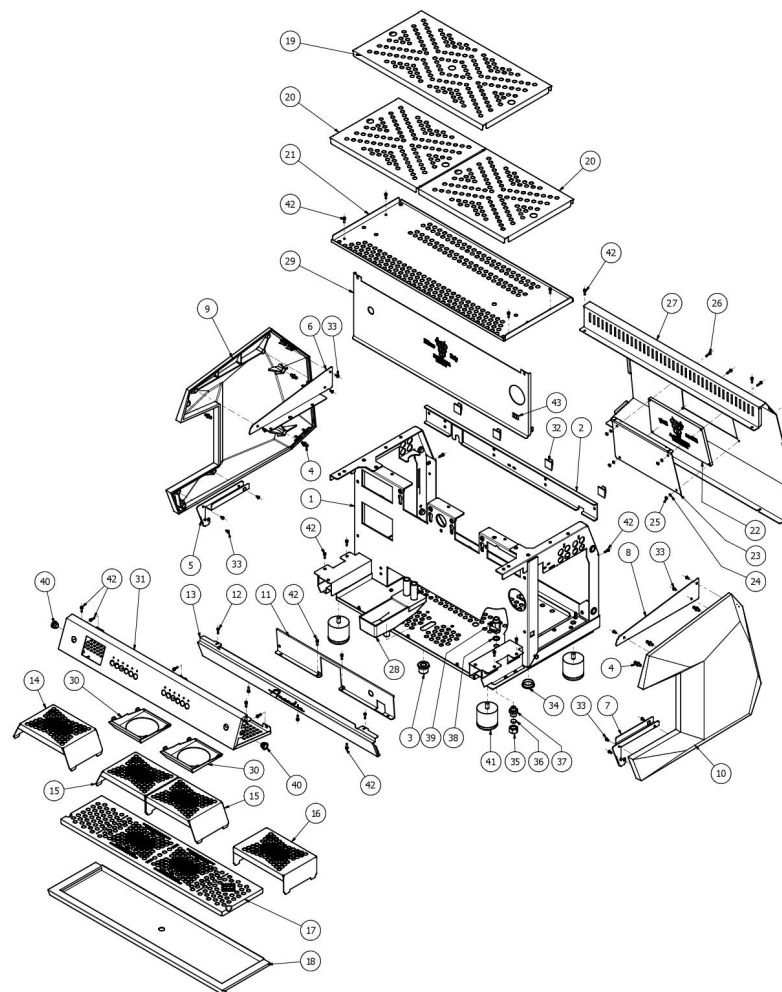

TABLE 1
ARCADIA PID

TABLE 2
ARCADIA PID

POS	CODE	DESCRIPTION
1	7999916	BUSHING PIN M6
2	7663518	3.5 "DISPLAY CONNECTING CABLE
3	7663519	3.5 "FLAT DISPLAY CABLE
4	5195003	M3 SLIDE NUT
5	7431505.02	DISPLAY TFT 3,5
6	5191508	SPACER
7	5191511	SPACER
8	5191513	SPACER NYLON 66 L=7 MM
9	7611517	CLAMP
10	5493048	GASKET 96,4X75,6X6
11	7663623	WHITE LED 12V
12	7814001	WASHER D4 DIN 6798A A2
13	7665524.02PR	CARD KEYS.6KEYS 6LED WHITE PRESSURE
14	5661501	6 BLACK KEYBOARD KEYS
15	7499902	ADHESIVE SPONGE MAPPYSTICK SP6 10MM
16	5057806LW	ARCADIA PID DISPLAY SQUAD
17	5058466LL	ARCADIA DISPLAY SUPPORT W/COMPASSES
18	5058464LL	ARCADIA SUPPORT KEYBOARD+DISPLAY
19	5058465LL	ARCADIA SUPPORT KEYBOARD W/COMPASSE
20	7819908	SCREW TTEI M4X8
21	7374016	SCREW TC M2.5X6
22	7809811	PLASTIC SCREW TCI M3X16 DIN85
23	5094894.02LL	WORKED FRONTAL ARCADIA PID 2GR
23	5094895.02LL	WORKED FRONTAL ARCADIA PID 3GR
23	5094893.02LL	WORKED FRONTAL ARCADIA PID 1GR