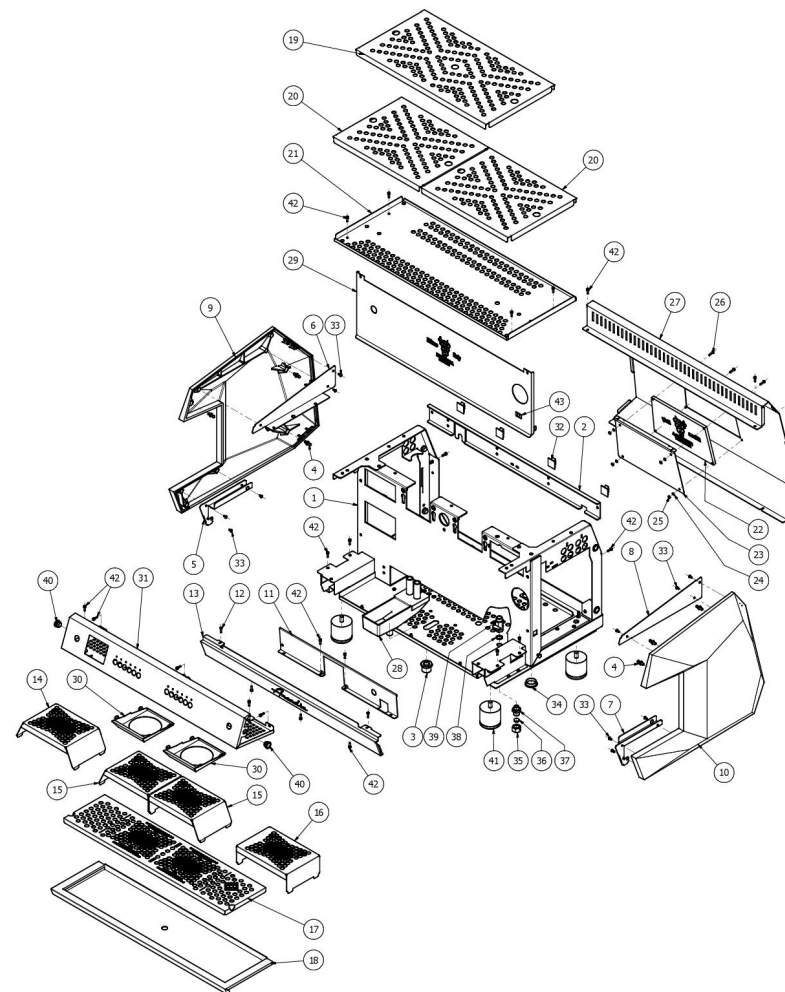

TABLE 1
ARCADIA PID

TABLE 1
ARCADIA PID

POS	CODE	DESCRIPTION
30	5013007VT	COVERING ARCADIA GROUP RED 3000
30	5013007VS	COVERING ARCADIA GOLD GROUP
30	5013007VH	ARCADIA GROUP COVER BLACK
30	5013007YE	COVER GROUP ARCADIA WHITE
30	5013007VU	COVERING ARCADIA RUST GROUP
31	5094894.02LL	WORKED FRONTAL ARCADIA PID 2GR
31	5094895.02LL	WORKED FRONTAL ARCADIA PID 3GR
31	5094893.02LL	WORKED FRONTAL ARCADIA PID 1GR
32	7611517	CLAMP
33	7819908	SCREW TTEI M4X8
34	7305508	BLACK PLASTIC PLUG D.30
35	5221819	CAP NUT 3/8
36	5492011	GASKET D15X3 ASBESTOS FREE
37	5302078AL	FITTING 3/8
38	5221869	WASHER D14 X 20 X 1.5 COPPER
39	7451504	ASSEMBLY TAP
40	7999916	BUSHING PIN M6
41	7474215	FEET
42	7816002	SCREW TCEI M4X12 UNI 5931 A2
43	5521524	ITALIAN FLAG LABEL

TABLE 1
ARCADIA PID

TABLE 2
ARCADIA PID

POS	CODE	DESCRIPTION
1	7999916	BUSHING PIN M6
2	7663518	3.5 "DISPLAY CONNECTING CABLE
3	7663519	3.5 "FLAT DISPLAY CABLE
4	5195003	M3 SLIDE NUT
5	7431505.02	DISPLAY TFT 3,5
6	5191508	SPACER
7	5191511	SPACER
8	5191513	SPACER NYLON 66 L=7 MM
9	7611517	CLAMP
10	5493048	GASKET 96,4X75,6X6
11	7663623	WHITE LED 12V
12	7814001	WASHER D4 DIN 6798A A2
13	7665524.02PR	CARD KEYS.6KEYS 6LED WHITE PRESSURE
14	5661501	6 BLACK KEYBOARD KEYS
15	7499902	ADHESIVE SPONGE MAPPYSTICK SP6 10MM
16	5057806LW	ARCADIA PID DISPLAY SQUAD
17	5058466LL	ARCADIA DISPLAY SUPPORT W/COMPASSES
18	5058464LL	ARCADIA SUPPORT KEYBOARD+DISPLAY
19	5058465LL	ARCADIA SUPPORT KEYBOARD W/COMPASSE
20	7819908	SCREW TTEI M4X8
21	7374016	SCREW TC M2.5X6
22	7809811	PLASTIC SCREW TCI M3X16 DIN85
23	5094894.02LL	WORKED FRONTAL ARCADIA PID 2GR
23	5094895.02LL	WORKED FRONTAL ARCADIA PID 3GR
23	5094893.02LL	WORKED FRONTAL ARCADIA PID 1GR