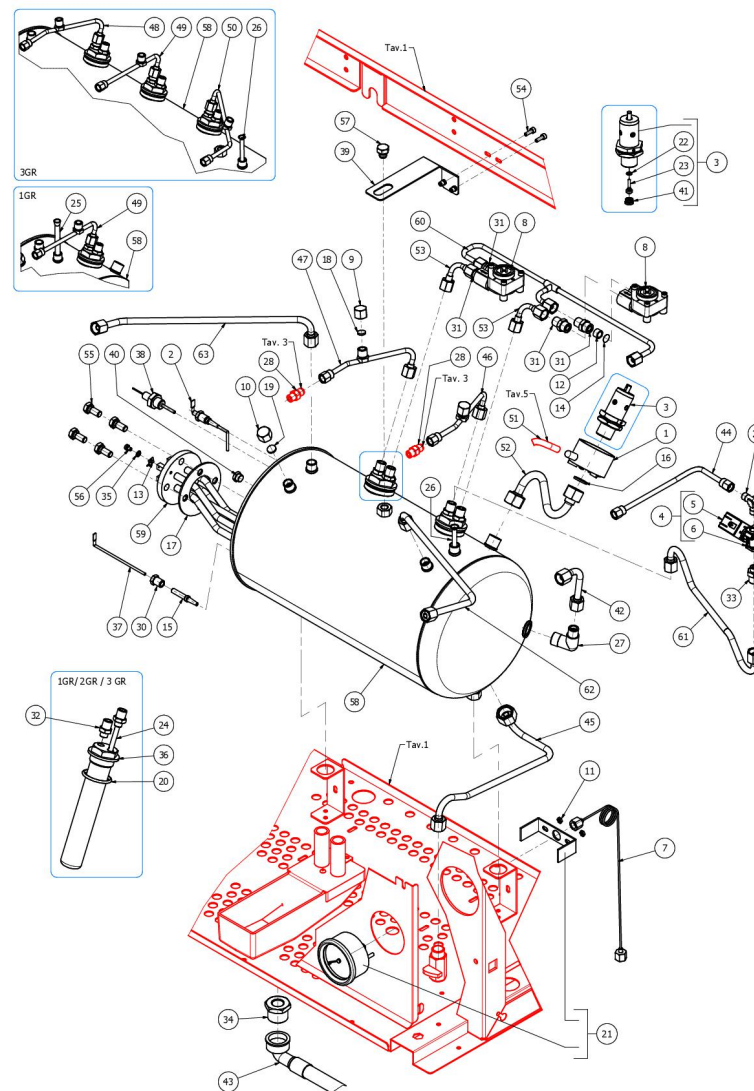

TABLE 4
ARCADIA PID

TABLE 4
ARCADIA PID

POS	CODE	DESCRIPTION
31	5302009AL	FITTING M12X1/4
32	5302006AL	FITTING M12X1/8
33	5302014AL	FITTING M13X1/8
34	5225294	FITTING M/F 3/4X3/8
35	7814001	WASHER D4 DIN 6798A A2
36	5329022DC-AL	EXCHANGER 2 HOLES L=155 ARCADIA
37	5265812LW	PROBE MINIMUM LEVEL D3X110-4,8
38	7666008	PROBE X THERMOPID AISI316 D3
39	5058460.01LL	BOILER SUPPORT ARCADIA W/COMPASSES
40	5226402	PLUG 1/8
41	5226417.01	SECURITY VALVE 1/8"G PLUG
42	5163355LL	LOAD BOILER TUBE ARCADIA
43	7303503	PIPE D12.7X18.8 3/4FC L=200CM
44	5162393LL	ARCADIA MIXER TUBE
45	5163358LL	DRAIN TUBE BOILER ARCADIA
46	5162433LL-AL	TUBE SC-EV ARCADIA PID 2GR. RIGHT
47	5162432LL-AL	TUBE SC-EV ARCADIA PID 2GR. LEFT
48	5162431LL-AL	TUBE SC-EV ARCADIA PID 3GR. LEFT
49	5162429LL-AL	TUBE SC-EV ARCADIA 1-3 GR.
50	5162430LL-AL	TUBE SC-EV ARCADIA 3GR. RIGHT
51	5194611	SILICON TUBE 8X5X140
52	5164087LL	SAFETY VALVE PIPE
53	5162236.01LL	SURPRESSION VALVE - HEAT EXCHANGER
54	7816002	SCREW TCEI M4X12 UNI 5931 A2
55	7816423	CREW TE M8X18 UNI5739 A2
56	7826212	SCREW TCI M4X6 UNI 6107 OT
57	7816401	SCREW TE M10X10 UNI 5739 A2
58	5320526.01BL	ARCADIA BOILER 1GR. W/EXCHANGER
58	5321025.01BL	BOILER 2GR WITH EXCHANGER D28 BRILL
58	5321522.01BL	ARCADIA BOILER 3GR. W/EXCHANGER

TABLE 4
ARCADIA PID

TABLE 4
ARCADIA PID

POS	CODE	DESCRIPTION
59	5722241AL	HEATING ELEMENT 220/240V-1850/2200W
59	5722242AL	HEATING ELEMENT 220/240V-2750/3300W
59	5722243AL	HEATING ELEMENT 220/240V-4600/5450W
60	5162422LL-AL	TUBE VOLUMETRIC COUNTER ARCADIA PID
60	5162424LL-AL	TUBE COLL.VOLUMETRIC COUNTER
60	5162427LL-AL	TUBE COLL.VOLUMETRIC COUNTER
61	5163370LL	TUBE EV.WATER ARCADIA 1GR.
61	5163356LL	TUBE EV.WATER ARCADIA 2/3GR.
62	5163376LL-AL	STEAM TUBE RIGHT ARCADIA PID
62	5163360.01LL	STEAM TUBE RIGHT ARCADIA 2/3 GR.
63	5163365LL	LEFT STEAM HOSE 1GR ARCADIA
63	5163359LL	STEAM TUBE LEFT ARCADIA 2GR.
63	5163367LL	STEAM TUBE LEFT ARCADIA 3GR.