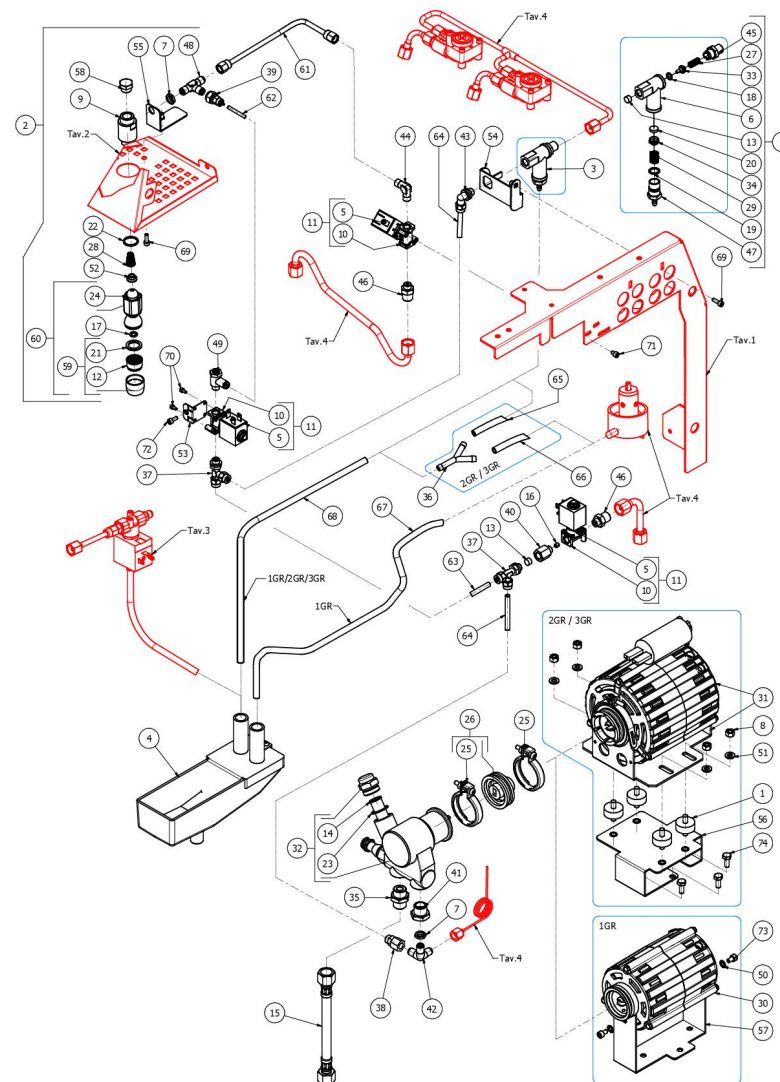

TABLE 5
ARCADIA PID

POS	CODE	DESCRIPTION
31	7742206	ELECTRIC MOTOR 220/240V 10MF
32	7730507	ROTARY PUMP 200L/H PA204X
33	5224615TP	GASKET-HOLDER
34	5224620TP	GASKET-HOLDER
35	5302012.01AL	STRAIGHT FITTING 3/8
36	7303039	FITTING
37	7304535TR	T FITTING D6 1/8"G RUVECO
38	7304538TR	FITTING
39	7304539TR	FITTING
40	5225310AL	FITTING MF 1/8
41	5302057AL	FITTING 1/8
42	7304505TR	FITTING 3 WAYS 1/8
43	7304536TR	UNION ELBOW D6 1/8"G RUVECO
44	7303001TR	UNION ELBOW 1/8
45	5302017AL	FITTING M12 ES16 H26.5 OT57USA
46	5302014AL	FITTING M13X1/8
47	5302077AL	FITTING PORT.M14X1 OTXTUBO6X4 OT57U
48	7304509TR	FITTING
49	7402403	REGULATOR
50	7814002	NOTCHED WASHER D4
51	7805004	PLAIN WASHER D6 UNI 6592 FEZN
52	5190501	CUP FOR FITTING PTFE/GLASS
53	5057862LL	MIXER BRACKET ARCADIA W/COMPASSES
54	5057863LL	SUPPRESSION BRACKET ARCADIA
55	5057861LL	BRACKET WATER TUBE ARCADIA
56	5038453LL	MOTOR BIG SUPPORT-BZ2013/ARCADIA
57	5038437LW	B2013 1/2GR. ENGINE SUPPORT
58	5226405AL	PLUG 1/4
59	5226601TW	WATER HOSE TERMINAL
60	5966548.03	WATER TUBE SPHERE 14,3

TABLE 5
ARCADIA PID