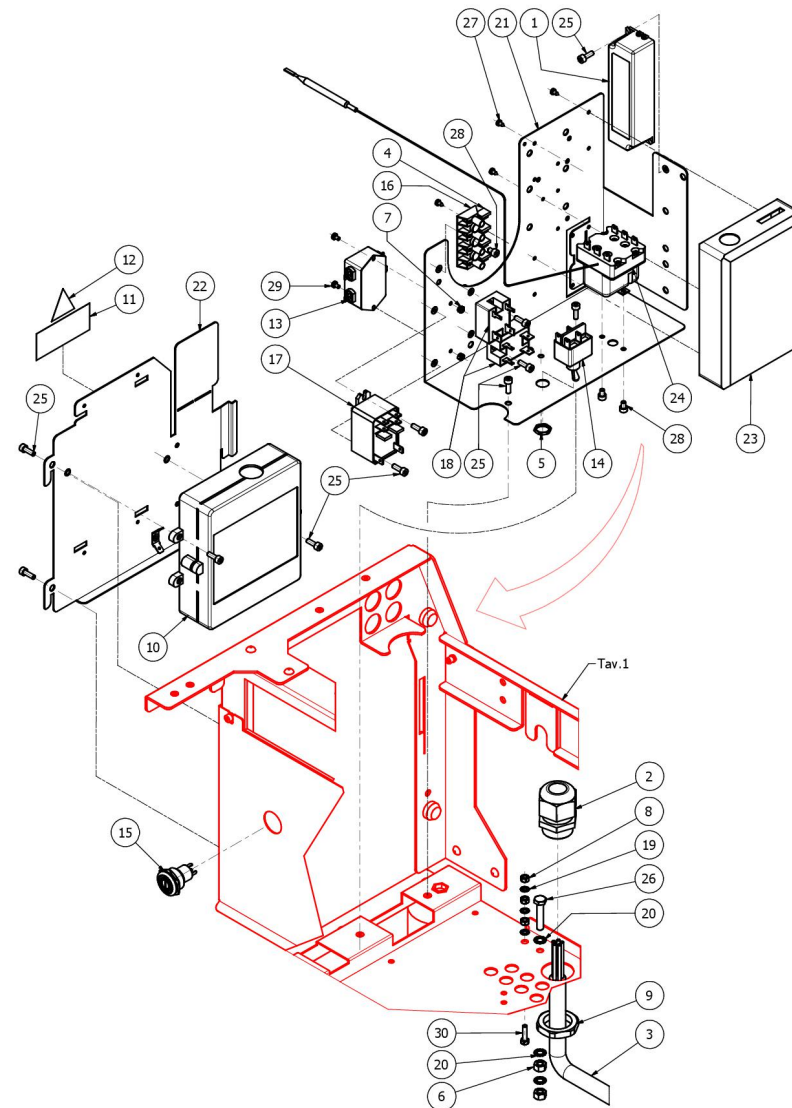

TABLE 7
ARCADIA PID

TABLE 7
ARCADIA PID

POS	CODE	DESCRIPTION
29	7809809	PLASTIC SCREW TCI M3X5 DIN7985
30	7826402	SCREW TE M4X16 UNI 5739 OT

TABLE 7
ARCADIA PID

TABLE 8
ARCADIA PID

POS	CODE	DESCRIPTION
1	7990603	CLEANING BRUSH FOR COFFEE MACHINE
2	5372101	BLACK MEASURE
3	5373001	COFFEE-PRESS ABS
4	5471031.01	FILTER 1 CUP 8 GRAMS
5	5471035	FILTER 2 CUPS 16 GR RIBBED
6	5471003	BLIND FILTER AISI 304
7	5965586.02	ASSY FILTER-HOLDER 1CUP BZ BEC.50•
7	5965587.02	ASSY FILTER-HOLDER 2CUPS BZ W/LOGO
8	5978508.02	ASSY HANDLE WITH LOGO
9	5286016TW	FILTERHOLDER TILTED HANDLE BZ GROUP
10	5471527	FILTER-HOLDER SPRING D1.2 AISI 302
11	5371205	PLATE WITH LOGO
12	5371204.01	CHROMED PLUG
13	7493021	GASKET FOR LOGO HANDLE
14	7809810	SCREW PLAS FIX 45 TC POZI D.3,5X10
15	7816026	SCREW TCEI M12X60
16	5371203	HANDLE
17	7305007TW	SPOUT 2 WAYS WITHOUT PB+PWP
18	7305006TW	SPOUT 1 WAY S/PB+PWP