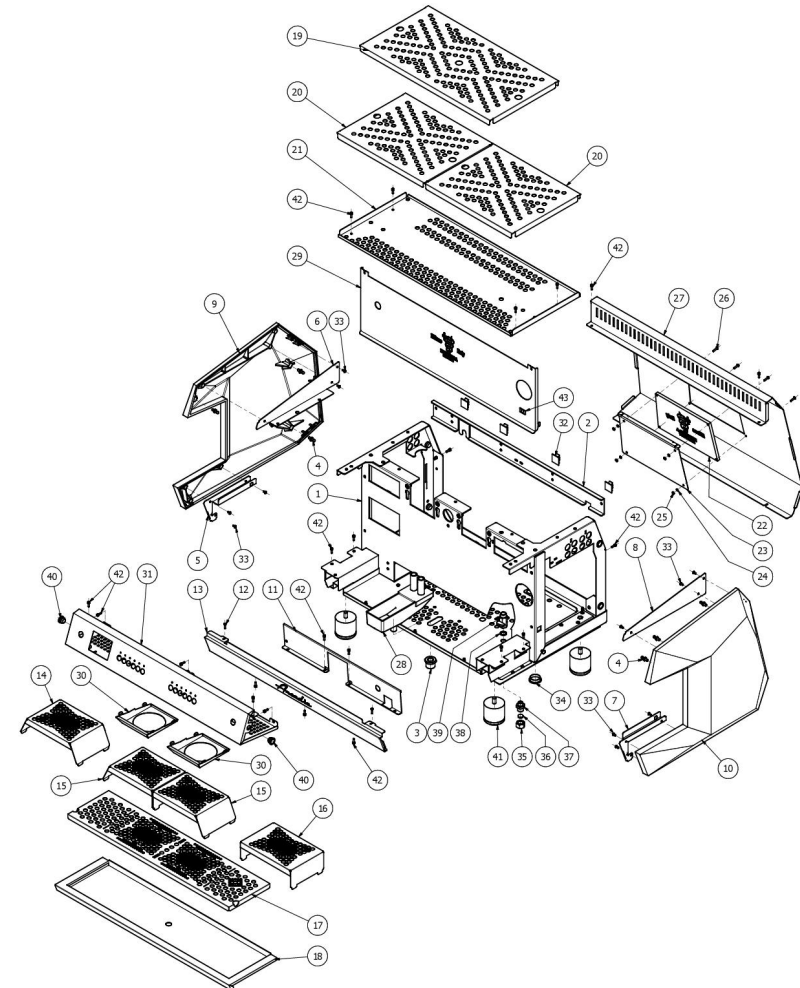

TABLE 1
ARCADIA PID

TABLE 1
ARCADIA PID

POS	CODE	DESCRIPTION
13	5094900SG	FRONTAL BASEMENT ARCADIA 2GR
13	5094901SG	FRONTAL BASEMENT ARCADIA 3GR
13	5094899SG	FRONTAL BASEMENT ARCADIA 1GR
14	5074661LW	CUPS-HEATER GRID ARCADIA 1GR
15	5074655LW	COFFEE CUPS GRID ARCADIA 2GR
16	5074658LW	COFFEE CUPS GRID ARCADIA 3GR
17	5074660LW	DRAIN GRID 1GR.
17	5074654LW	DRAIN GRID 2GR.
17	5074656LW	DRAIN GRID 3GR.
18	5340528	TRAY COMPL.-ARCADIA 1GR SAT
18	5340530	TRAY COMPL.-ARCADIA 3GR SAT.
18	5340529	TRAY COMPL.-ARCADIA 2GR SAT.
19	5074659LW	CUPS-HEATER GRID ARCADIA 1GR
19	5074657LW	CENTRAL CUPS-HEATER GRID
20	5074653LW	CUPS-HEATER GRID ARCADIA 2GR
21	5056342LW	CUPS-HEATER 3GR.
21	5056343LW	CUPS-HEATER 1GR.
21	5056341LW	CUP-HEATER ARCADIA 2GR
22	5370011	REAR PANEL PLEX ARCADIA SP.10
23	5963134	REAR PLEXY SUPPORT ASSEMBLY-ARCADIA
24	7804401	ELASTIC WASHER TYPE A D.4,3X8
25	7812601	INOX NUT M4 UNI5588
26	7819919	SCREW TTEI M4X16 ISO 7380 A2
27	5095252LW	ARCADIA BACK 2GR
27	5095253LW	RETRO ARCADIA 3GR.
27	5095251LW	ARCADIA BACK 1GR
28	5963038.01	ASSY DISCHARGE TANK
29	5094887.01LW	FRONTAL GROUP ARCADIA PID 1GR
29	5094888.01LW	FRONTAL GROUP ARCADIA PID 2GR
29	5094889.01LW	FRONTAL GROUP ARCADIA PID 3GR

TABLE 1
ARCADIA PID

TABLE 1
ARCADIA PID

POS	CODE	DESCRIPTION
30	5013007VT	COVERING ARCADIA GROUP RED 3000
30	5013007VS	COVERING ARCADIA GOLD GROUP
30	5013007VH	ARCADIA GROUP COVER BLACK
30	5013007YE	COVER GROUP ARCADIA WHITE
30	5013007VU	COVERING ARCADIA RUST GROUP
31	5094894.02LL	WORKED FRONTAL ARCADIA PID 2GR
31	5094895.02LL	WORKED FRONTAL ARCADIA PID 3GR
31	5094893.02LL	WORKED FRONTAL ARCADIA PID 1GR
32	7611517	CLAMP
33	7819908	SCREW TTEI M4X8
34	7305508	BLACK PLASTIC PLUG D.30
35	5221819	CAP NUT 3/8
36	5492011	GASKET D15X3 ASBESTOS FREE
37	5302078AL	FITTING 3/8
38	5221869	WASHER D14 X 20 X 1.5 COPPER
39	7451504	ASSEMBLY TAP
40	7999916	BUSHING PIN M6
41	7474215	FEET
42	7816002	SCREW TCEI M4X12 UNI 5931 A2
43	5521524	ITALIAN FLAG LABEL