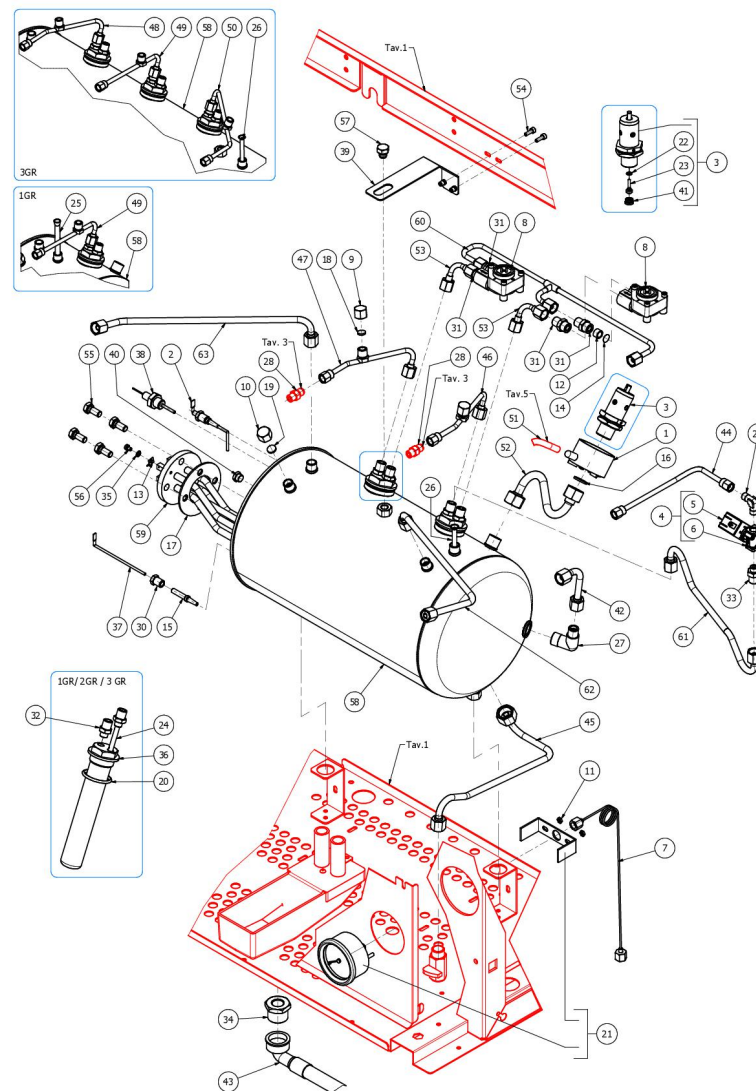

TABLE 4
ARCADIA PID

POS	CODE	DESCRIPTION
59	5722241AL	HEATING ELEMENT 220/240V-1850/2200W
59	5722242AL	HEATING ELEMENT 220/240V-2750/3300W
59	5722243AL	HEATING ELEMENT 220/240V-4600/5450W
60	5162422LL-AL	TUBE VOLUMETRIC COUNTER ARCADIA PID
60	5162424LL-AL	TUBE COLL.VOLUMETRIC COUNTER
60	5162427LL-AL	TUBE COLL.VOLUMETRIC COUNTER
61	5163370LL	TUBE EV.WATER ARCADIA 1GR.
61	5163356LL	TUBE EV.WATER ARCADIA 2/3GR.
62	5163376LL-AL	STEAM TUBE RIGHT ARCADIA PID
62	5163360.01LL	STEAM TUBE RIGHT ARCADIA 2/3 GR.
63	5163365LL	LEFT STEAM HOSE 1GR ARCADIA
63	5163359LL	STEAM TUBE LEFT ARCADIA 2GR.
63	5163367LL	STEAM TUBE LEFT ARCADIA 3GR.

TABLE 4
ARCADIA PID