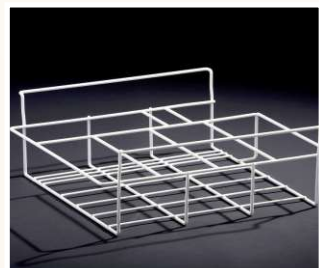

**F68**

Item 967 201 05

Features:

- Outside thermometer
- Lock
- No baskets

Height: 875 mm  
 Depth: 650 mm  
 Width: 1770 mm

EK26, EK36, EK46, EK56, EK66

Standard basket, 225 mm wide - item 280.398

Standard basket, 270 mm wide - item 280.400

Divider for basket 280.398  
Item 280.442

Divider for basket 280.400  
Item 280.443

Scoop Ice Basket, 4 rooms - item 280.617

Scoop Ice Basket, 5 rooms, item 280.618

Basket for ice buckets, 11 rooms total  
Item 280.601 Left side / Item 280.602 Right side

Scoop Ice Basket, item 280.567

Plastic top for basket 280.567  
Item 280.496

EK26, EK36, EK46, EK56, EK66

Light Canopy neutral, fit all models, branding optional

For 200 ltr:	115V - 760.575	ltr: 230V - 760.556
For 300 ltr:	115V - 760.576	ltr: 230V - 760.557
For 400 ltr:	115V - 760.577	ltr: 230V - 760.558
For 500 ltr:	115V - 760.578	ltr: 230V - 760.559
For 600 ltr:	115V - 760.579	ltr: 230V - 760.560