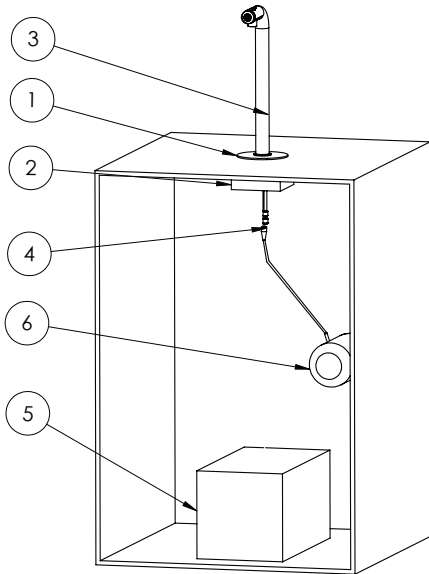

ONE BEVERAGE VOLUME		SYSTEM SET-UP	
HANDS-FREE	1 BUTTON	CONNECTION KIT	
	OR		

THREE BEVERAGE SIZES (PUSH & HOLD OR VOLUMETRIC)	SYSTEM SET-UP

FONT

NAME ORDER CODE	DIMENSIONS INC. DRIP TRAY (D X W X H mm)	DIMENSIONS EXCL. DRIP TRAY (D X W X H mm)	TAP TO COUNTER (mm)
1b Una Font 1000859	168 x 120 x 287	138 x 30 x 287	233
3b Font 1000879	168 x 120 x 287	138 x 30 x 287	247
Hands-Free Font 5000857	168 x 120 x 344	138 x 30 x 344	305

PACKAGING CONTROL BOX

NAME ORDER CODE	DIMENSIONS (D X W X H mm)	OUTPUT/HR (L)	PLUMBING REQS	POWER @ 220V
Control Box 1000940	359 x 140 x 175	126	3/4" BSP	40W, 0.17A

ITEM	PACKAGING DIMENSIONS (L x W x H mm)	WEIGHT	QTY / PALLET
Fonts (all)	290 x 570 x 215	2kg	54
Control Box	419 x 260 x 330	5.6kg	48/36 (sea/air freight)

POUR'D READY TO DRINK (RTD)

RTD HANDS-FREE
5000949RTDHF

RTD 1 BUTTON
5000949RTD1B

ITEM NO.	PART NUMBER	DESCRIPTION	QTY.
1	1402397	Washer POUR'D RTD	1
2	1700325	Spacer Foam POUR'D RTD	1
3	1000857	Marco Hands Free 305mm Font OR	1
	1000859	Marco 1 Button Una Font	
4	1501175	Font to Beverage Pump Connection Kit	1
5	BIB	—	1
6	Pump	—	1