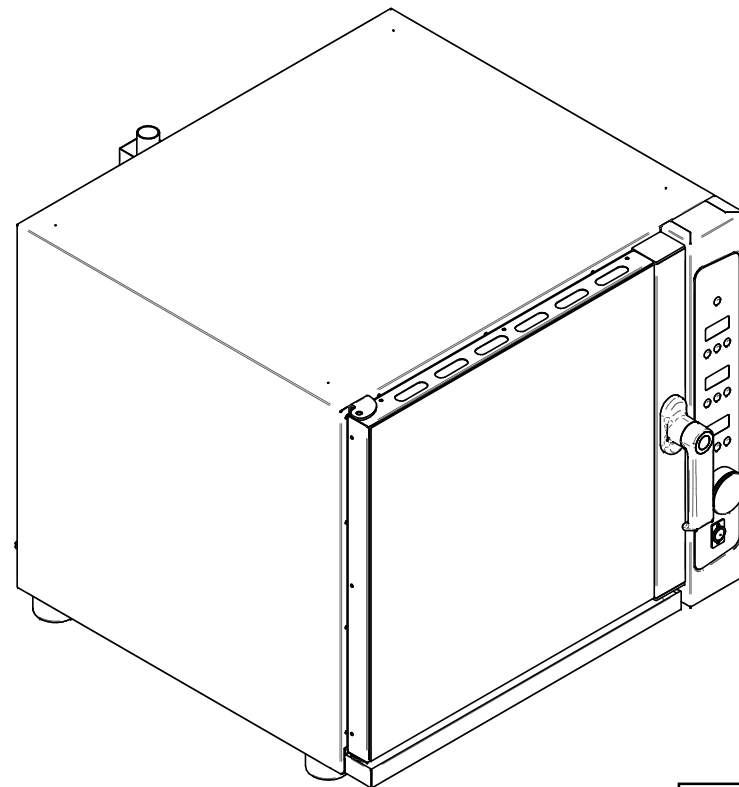

scala 1:10

| ENGLISH | |
|---------|--|
| 06. | HUMIDIFY SOLENOID VALVE 3/4" BSP (GAS) |
| 07. | UNIPOTENTIAL TERMINAL |
| 08. | COMPRESSION CABLE GLAND |
| 09. | HOT FUMES EXHAUST CHIMNEY |
| 10. | DIGITAL CONTROL |
| 13. | DRAIN PIPE |
| 14. | ENCODER KNOB |
| 15. | CORE PROBE IN-LET |

Scale :
1:8

Reserved property :

Drawing by:
C. R.

Date :
11/09/2014

Description :
OVEN DRAWINGS

Model :
G053D

Name:
AP5.23D

APACH