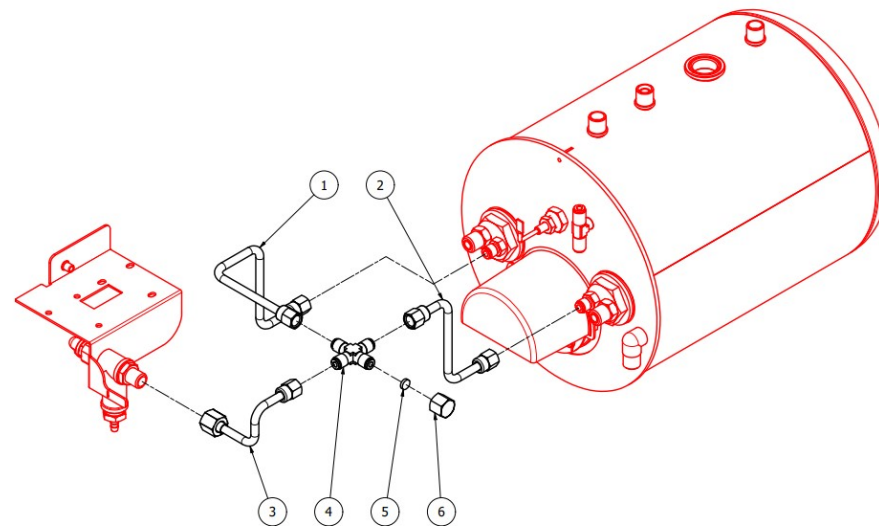

TABLE 6A
OTTO PM

POS	CODE	DESCRIPTION
1	5162534LL	EXCHANGER PIPE 2°GR FITTING 1/8
2	5162533LL	EXCHANGER PIPE 1°GR FITTING 1/8
3	5162532LL	SURPRESSION VALVE PIPE FITTING 1/8
4	7304001AL	FITTING 1/8
5	5492019	GASKET D8 X 2 ASBESTOS FREE
6	5221835	CAP NUT 1/8

TABLE 6A
OTTO PM