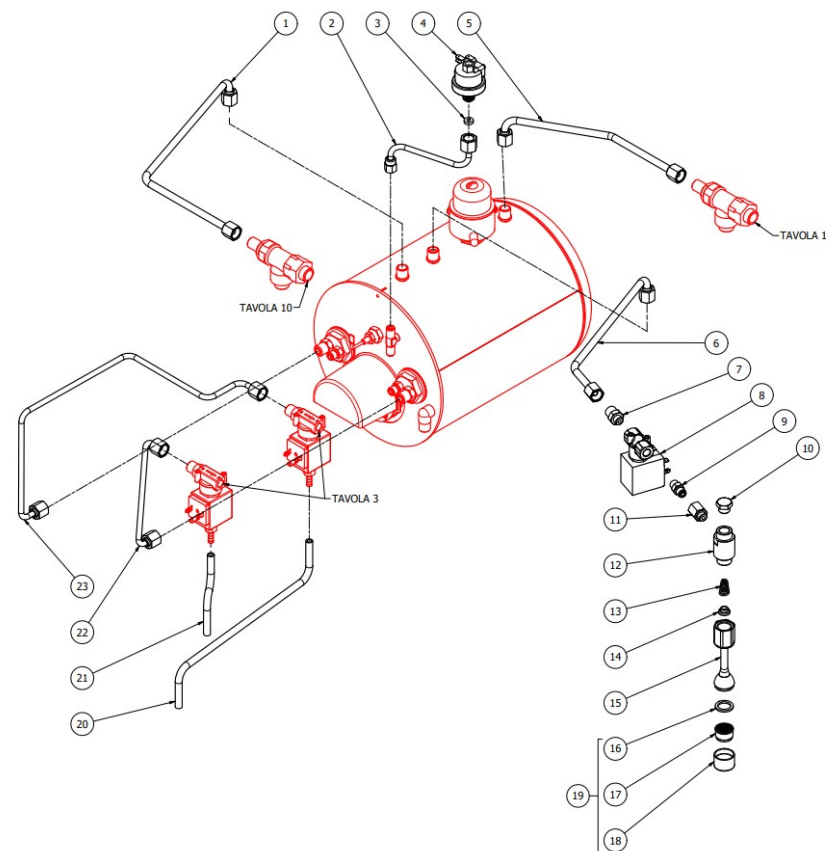

TABLE 7A
OTTO DE/PM

TABLE 7B
OTTO DE - With automatic steam

POS	CODE	DESCRIPTION
1	5163401LL	WATER COPPER PIPE
2	5302014AL	FITTING M13X1/8
3	7702414.01	EV.2 WAYS OLAB 240V BIG COIL
3	7701121.01	SOLENOID VALVE 2WAY OLAB 110V BIG COIL
3	7702320.01	EV.2 WAY 220/230V BIG COIL
4	7304502TR	STRAIGHT FITTING 1/8
5	5225310AL	FITTING MF 1/8
6	5226405AL	PLUG 1/4
7	5222228AL	SPARKLING WATER ARCADIA SHORT
8	5471532.01	SPRING FOR ARTICULATION
9	5190501	CUP FOR FITTING PTFE/GLASS
10	5966570	WATER PIPE 14,3 H85 WITHOUT AIR FILTER
11	5493003	GASKET D20.5X15 H1.5 NBR 70SH
12	5471037	ACETALIC AIR FILTER
13	7305020TW	WATER TERMINAL
14	5226601TW	WATER HOSE TERMINAL
15	5194699	SILICON PIPE 8X5X120
16	5194540	SILICON PIPE D8X5X1.5 L=300
17	5162519LL	EXCHANGER/SOLENOID VALVE PIPE 1°GR
18	5162520LL	EXCHANGER/SOLENOID VALVE PIPE 2°GR
19	7479987	NOZZLE STEAM WITH TIMER PROBE 011
20	5225414AL	REDUCTION M12X1/8
21	5162528LL	STEAM SPEAR SOLENOID PIPE
22	5162527LL	STEAM BOILER/SOLENOID VALVE PIPE
23	7402402	REGULATOR
24	5222223	SPACER
25	5162317.01LL	PRESSOSTAT PIPE
26	5492028	GASKET D10.5X4X3
27	7433025	PRESSOSTAT XP100 1/4
28	5163400LL	RIGHT STEAM COPPER PIPE

TABLE 7B
OTTO DE - With automatic steam

TABLE 8
OTTO DE/PM

POS	CODE	DESCRIPTION
1	5302077AL	FITTING PORT.M14X1 OTXTUBO6X4 OT57USA
2	7496052	OR GASKET 114 VITON
3	5471539	CALIBRATED SPRING D.1,6
4	5224620AL	GASKET-HOLDER ES.12X6.8 OT57USA
5	5493042	GASKET D.11X3
6	5283053TP	SURPRESSION VALVE BODY
7	7496018	OR GASKET 105
8	5224615AL	GASKET-HOLDER SURP.VALVE OT57USA
9	5471505	CALIBRATED SPRING D0.45 H22 AISI302
10	5302017AL	FITTING M12 ES16 H26.5 OT57USA
11	5471019	FILTER D8,5X5 AISI304
12	7304536TR	UNION ELBOW D6 1/8"G RUVECO
13	7611516	CLAMP 10086
14	5194554	SURPRESSION VALVE DRAIN HOSE