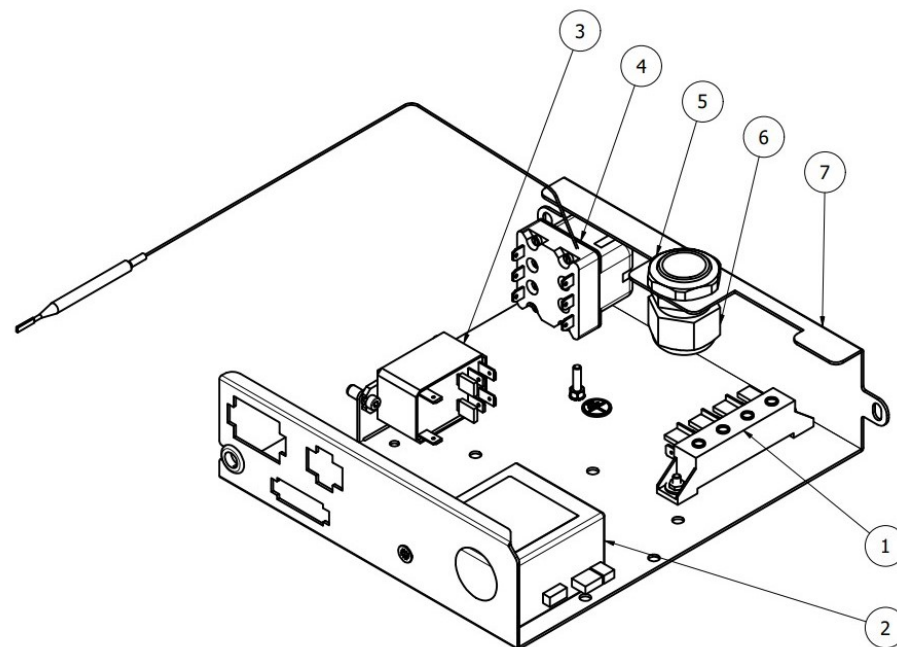

TABLE 11A
OTTO PM

POS	CODE	DESCRIPTION
1	7612514	VICE FV173 4 CONTACS
2	7661007R	LEVEL REGULATOR 220/240V 50/60HZ
2	7661006R	LEVEL REGULATOR 100/120V 50/60HZ
3	7635423	RELAY 30A 110V
3	7635422	RELAY 30A 220/240V
4	7434001	THERMOSTAT MANUAL
5	7614004	NUT PG21 ES.30 H6 POLYAMIDE
6	7614002	CABLE-PRESS PG21 POLYAMIDE
7	5052405LL	ELECTRIC BOX W/COMPASSES

TABLE 11A
OTTO PM