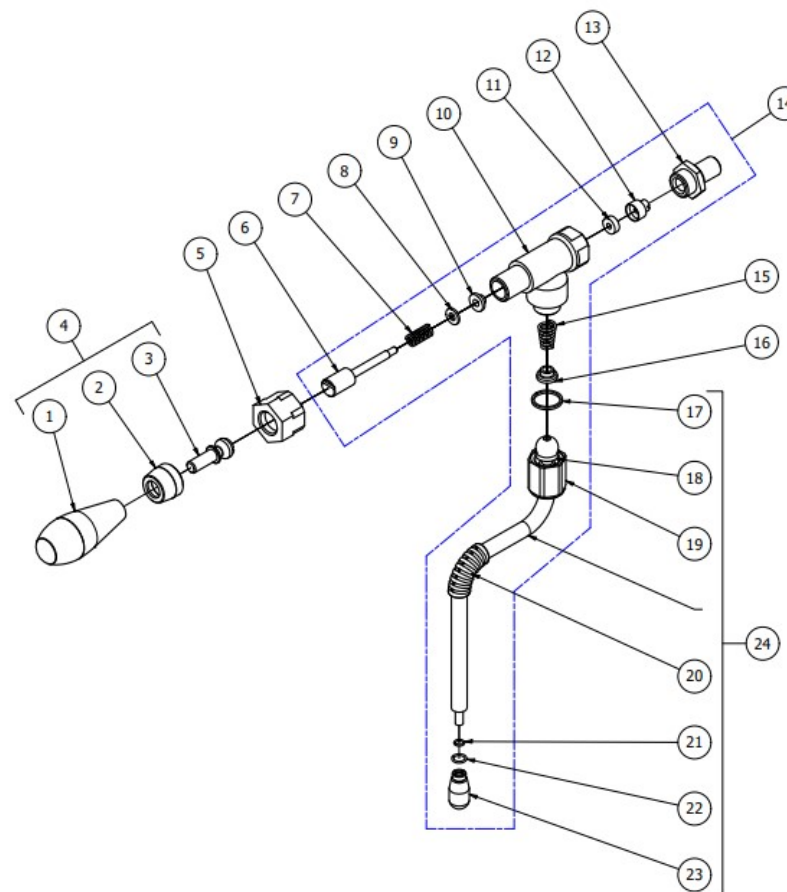

TABLE 9
OTTO DE/PM

TABLE 10
OTTO DE/PM

POS	CODE	DESCRIPTION
1	7371522	BLACK KNOB 137/70-M8
2	5222823CM	FERRULE 3/8
3	5225610	ARTICULATED JOINT M8
4	5964121	ASSY KNOB TAP FOR STEAM PIPE
5	5221892	NUT 3/8 STEAM TAP
6	5260207DL	TREE D12X60,5 AISI303
7	5471513	SPRING D8 H17 AISI302
8	5261801	WASHER D11
9	5494004	GASKET D12 X 6 PTFE GRAPHITIZED
10	5283058AL	TAP BODY 3/8
11	5496042	GASKET D11X4X4 EPT 70
12	5224603AL	GASKET HOLDER D12X12 OT57USA
13	5225309.01AL	FITTING M13X3/8
14	5964120	ASSY STEAM TAP + PIPE WITHOUT KNOB
15	5471532.01	SPRING FOR ARTICULATION
16	5190501	CUP FOR FITTING PTFE/GLASS
17	5494021	NUT GASKET PTFE H=1,5
18	5494020	GLOBE GASKET 14.3 PTFE
19	5221872.01	LOOSEN NUT 3/8
20	7371004	STEAM PIPE PROTECTION
21	7496096	GASKET OR. RED SILICONE
22	7496095	OR GASKET 6X1.2 EPDM70
23	5266610	4-HOLES STEAM TERMINAL AISI303
24	7479994.01	STEAM TUBE 4 HOLES

TABLE 10
OTTO DE/PM

TABLE 11A
OTTO PM

POS	CODE	DESCRIPTION
1	7612514	VICE FV173 4 CONTACS
2	7661007R	LEVEL REGULATOR 220/240V 50/60HZ
2	7661006R	LEVEL REGULATOR 100/120V 50/60HZ
3	7635423	RELAY 30A 110V
3	7635422	RELAY 30A 220/240V
4	7434001	THERMOSTAT MANUAL
5	7614004	NUT PG21 ES.30 H6 POLYAMIDE
6	7614002	CABLE-PRESS PG21 POLYAMIDE
7	5052405LL	ELECTRIC BOX W/COMPASSES