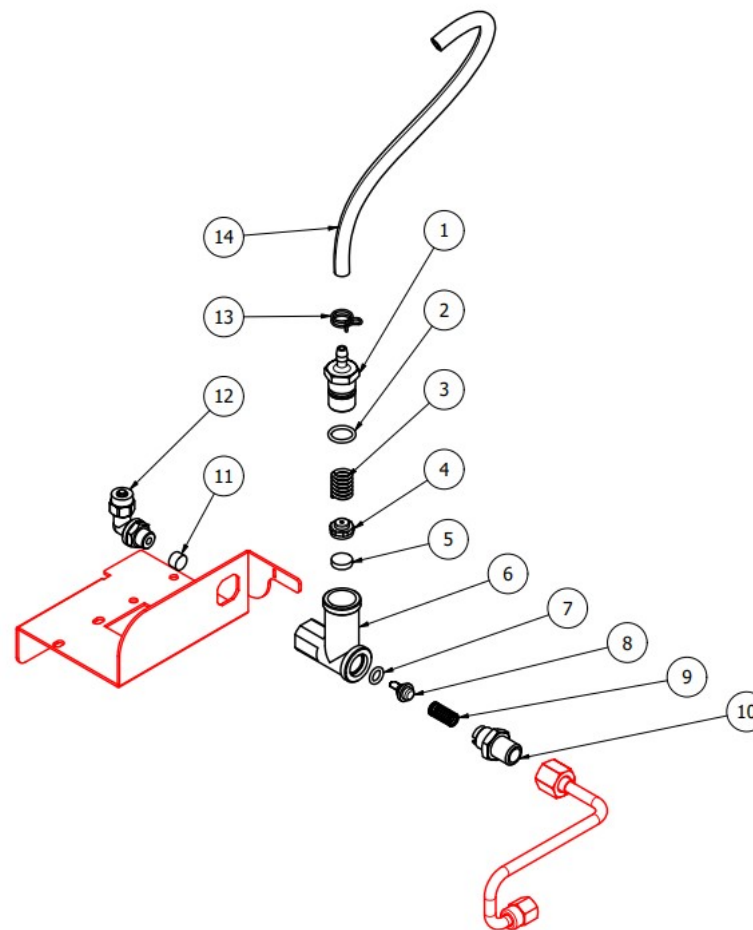

TABLE 7B
OTTO DE - With automatic steam

TABLE 8
OTTO DE/PM

POS	CODE	DESCRIPTION
1	5302077AL	FITTING PORT.M14X1 OTXTUBO6X4 OT57USA
2	7496052	OR GASKET 114 VITON
3	5471539	CALIBRATED SPRING D.1,6
4	5224620AL	GASKET-HOLDER ES.12X6.8 OT57USA
5	5493042	GASKET D.11X3
6	5283053TP	SURPRESSION VALVE BODY
7	7496018	OR GASKET 105
8	5224615AL	GASKET-HOLDER SURP.VALVE OT57USA
9	5471505	CALIBRATED SPRING D0.45 H22 AISI302
10	5302017AL	FITTING M12 ES16 H26.5 OT57USA
11	5471019	FILTER D8,5X5 AISI304
12	7304536TR	UNION ELBOW D6 1/8"G RUVECO
13	7611516	CLAMP 10086
14	5194554	SURPRESSION VALVE DRAIN HOSE

TABLE 8
OTTO DE/PM

TABLE 9
OTTO DE/PM

POS	CODE	DESCRIPTION
1	7432524.01	PRESSURE GAUGE D60
2	7451504	BALL VALVE MINIBALL 1/4
3	5221869	WASHER D14 X 20 X 1.5 COPPER
4	5302078AL	FITTING 3/8
5	5492011	GASKET D15X3 ASBESTOS FREE
6	5221819	CAP NUT 3/8
7	5225294	FITTING M/F 3/4X3/8
8	5013005LW	DRAIN BOWL COVERING
9	5963038.01	ASSY DISCHARGE TANK
10	7633355SG	SWITCH 110V ON/OFF
10	7633354SG	SWITCH 230V ON/OFF
11	7633628	WHITE LAMP
12	5194671	SILICON TUBE 18X24L85

TABLE 9
OTTO DE/PM

TABLE 10
OTTO DE/PM

POS	CODE	DESCRIPTION
1	7371522	BLACK KNOB 137/70-M8
2	5222823CM	FERRULE 3/8
3	5225610	ARTICULATED JOINT M8
4	5964121	ASSY KNOB TAP FOR STEAM PIPE
5	5221892	NUT 3/8 STEAM TAP
6	5260207DL	TREE D12X60,5 AISI303
7	5471513	SPRING D8 H17 AISI302
8	5261801	WASHER D11
9	5494004	GASKET D12 X 6 PTFE GRAPHITIZED
10	5283058AL	TAP BODY 3/8
11	5496042	GASKET D11X4X4 EPT 70
12	5224603AL	GASKET HOLDER D12X12 OT57USA
13	5225309.01AL	FITTING M13X3/8
14	5964120	ASSY STEAM TAP + PIPE WITHOUT KNOB
15	5471532.01	SPRING FOR ARTICULATION
16	5190501	CUP FOR FITTING PTFE/GLASS
17	5494021	NUT GASKET PTFE H=1,5
18	5494020	GLOBE GASKET 14.3 PTFE
19	5221872.01	LOOSEN NUT 3/8
20	7371004	STEAM PIPE PROTECTION
21	7496096	GASKET OR. RED SILICONE
22	7496095	OR GASKET 6X1.2 EPDM70
23	5266610	4-HOLES STEAM TERMINAL AISI303
24	7479994.01	STEAM TUBE 4 HOLES