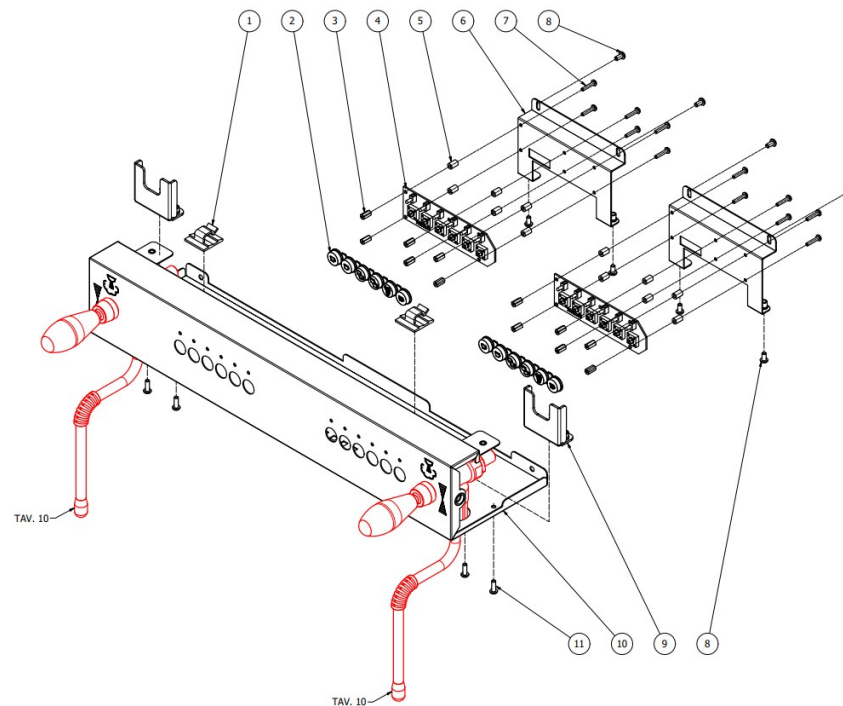

TABLE 2B
OTTO DE

TABLE 2C
OTTO DE - With automatic steam

POS	CODE	DESCRIPTION
1	7611517	CLAMP
2	5661502.01NX	6 BLACK KEYS SERIES
3	5191511	SPACER
4	7665524.02PR	CARD KEYS.6KEYS 6LED WHITE PRESSURE(CARD ONLY KEYBOARD NOT INCLUDED)
5	5191506	SPACER D6X8.8
6	5058461LL	B2016 PUSHBUTTON SUPPORT
7	7809811	PLASTIC SCREW TCI M3X16 DIN85
8	7819908	SCREW TTEI M4X8
9	5058479LL	STEAM TAP SUPPORT W/COMPASSES
10	5094923SG	FRONTAL WORK DE
11	7819901	SCREW TTEI M4X12 ISO 7380 A2 INOX

TABLE 2C
OTTO DE - With automatic steam

TABLE 3
OTTO DE/PM

POS	CODE	DESCRIPTION
1	7809903	SCREWS POLIERS M5X16 A4 AISI316
2	5470501	SHOWER D57 AISI 304
3	5285501AL	SHOWER-HOLDER D57 H7.5 OT60LF
4	7493008	CONICAL GASKET H9.3 NBR 90SH PEROS
5	5280502TW-AL	COUPLING RING DENICROMAL
6	7496004.01	GASKET OR 139 VITON FDA
7	5283520.02AL	CARTRIDGE FLANGE D60X14,5 OT60LF
8	5018460.01CT	SUPPORT COUPLING RING
9	7814002	NOTCHED WASHER D4
10	7816021	SCREW TCEI M5X25 UNI 5931 A2
11	5301504AL	ELBOW FITTING M12X1/8
12	7634808	THERMAL SAFETY DEVICE 250V 95°C
13	5162495LL	SOLENOID VALVE PIPE
14	5302004AL	FITTING M12X1/8
15	5302014AL	FITTING M13X1/8
16	5223003	JET M6 X 6 HOLE D0.8 OT
17	7702419R	SOLENOID VALVE ODE 3 WAYS 110/120V
17	7702418R	SOLENOID VALVE 3 WAYS ODE 230/240V 50/60HZ
18	5370313	GROUP E.VALVE DRAIN RUBBER HOLDER
19	7611516	CLAMP 10086
20	7816014	SCREW M8X20 UNI5931 A2
21	5963222	ASSY HEATING ELEMENT CARTRIDGE 110/120V
21	5963221.01	ASSY CARTRIDGE HEATING ELEMENT220/240V 100W