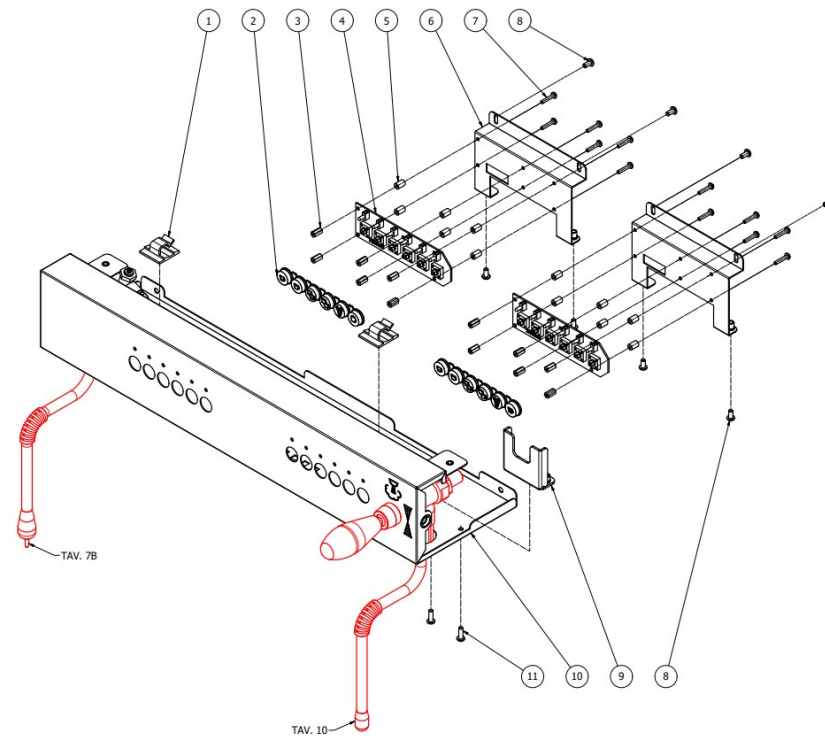

TABLE 2C
OTTO DE - With automatic steam

TABLE 3
OTTO DE/PM

POS	CODE	DESCRIPTION
1	7809903	SCREWS POLIERS M5X16 A4 AISI316
2	5470501	SHOWER D57 AISI 304
3	5285501AL	SHOWER-HOLDER D57 H7.5 OT60LF
4	7493008	CONICAL GASKET H9.3 NBR 90SH PEROS
5	5280502TW-AL	COUPLING RING DENICROMAL
6	7496004.01	GASKET OR 139 VITON FDA
7	5283520.02AL	CARTRIDGE FLANGE D60X14,5 OT60LF
8	5018460.01CT	SUPPORT COUPLING RING
9	7814002	NOTCHED WASHER D4
10	7816021	SCREW TCEI M5X25 UNI 5931 A2
11	5301504AL	ELBOW FITTING M12X1/8
12	7634808	THERMAL SAFETY DEVICE 250V 95°C
13	5162495LL	SOLENOID VALVE PIPE
14	5302004AL	FITTING M12X1/8
15	5302014AL	FITTING M13X1/8
16	5223003	JET M6 X 6 HOLE D0.8 OT
17	7702419R	SOLENOID VALVE ODE 3 WAYS 110/120V
17	7702418R	SOLENOID VALVE 3 WAYS ODE 230/240V 50/60HZ
18	5370313	GROUP E.VALVE DRAIN RUBBER HOLDER
19	7611516	CLAMP 10086
20	7816014	SCREW M8X20 UNI5931 A2
21	5963222	ASSY HEATING ELEMENT CARTRIDGE 110/120V
21	5963221.01	ASSY CARTRIDGE HEATING ELEMENT220/240V 100W