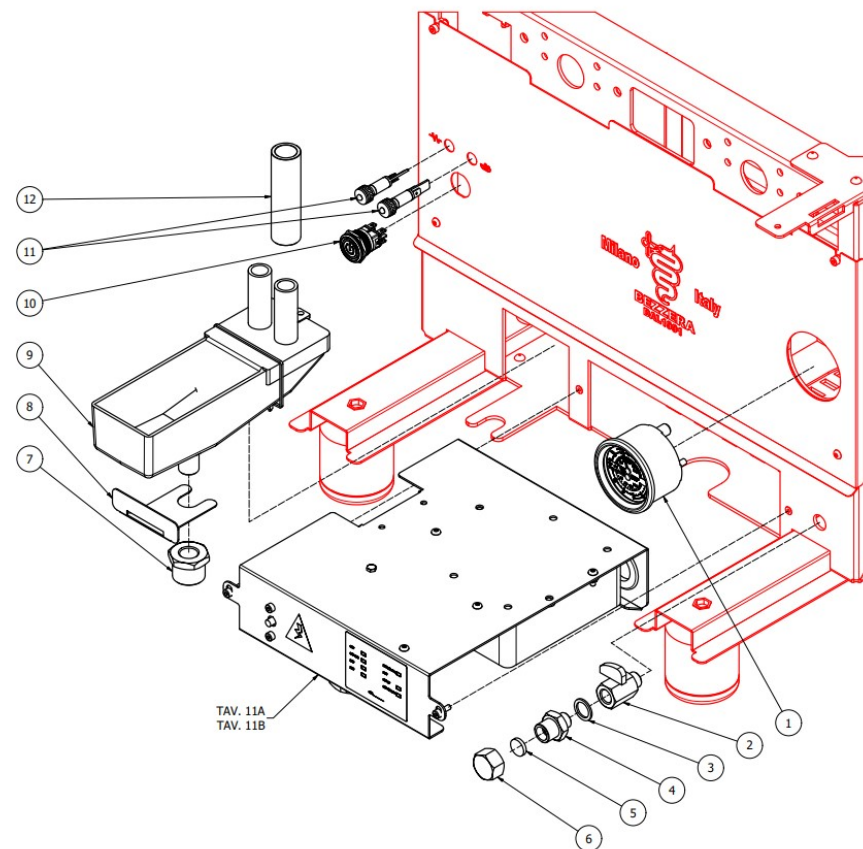

TABLE 9
OTTO DE/PM

TABLE 10
OTTO DE/PM

POS	CODE	DESCRIPTION
1	7371522	BLACK KNOB 137/70-M8
2	5222823CM	FERRULE 3/8
3	5225610	ARTICULATED JOINT M8
4	5964121	ASSY KNOB TAP FOR STEAM PIPE
5	5221892	NUT 3/8 STEAM TAP
6	5260207DL	TREE D12X60,5 AISI303
7	5471513	SPRING D8 H17 AISI302
8	5261801	WASHER D11
9	5494004	GASKET D12 X 6 PTFE GRAPHITIZED
10	5283058AL	TAP BODY 3/8
11	5496042	GASKET D11X4X4 EPT 70
12	5224603AL	GASKET HOLDER D12X12 OT57USA
13	5225309.01AL	FITTING M13X3/8
14	5964120	ASSY STEAM TAP + PIPE WITHOUT KNOB
15	5471532.01	SPRING FOR ARTICULATION
16	5190501	CUP FOR FITTING PTFE/GLASS
17	5494021	NUT GASKET PTFE H=1,5
18	5494020	GLOBE GASKET 14.3 PTFE
19	5221872.01	LOOSEN NUT 3/8
20	7371004	STEAM PIPE PROTECTION
21	7496096	GASKET OR. RED SILICONE
22	7496095	OR GASKET 6X1.2 EPDM70
23	5266610	4-HOLES STEAM TERMINAL AISI303
24	7479994.01	STEAM TUBE 4 HOLES