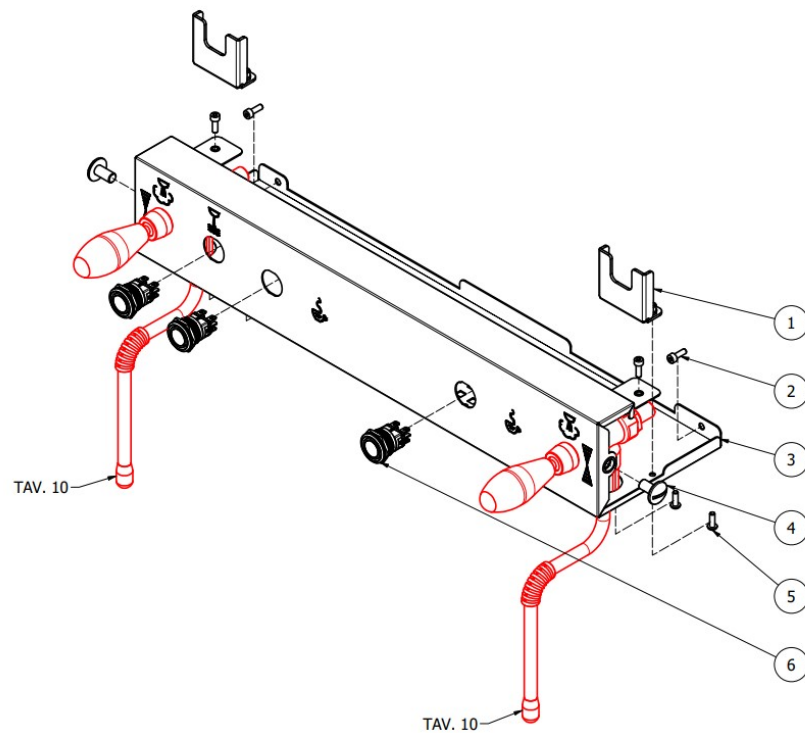

TABLE 2A
OTTO PM

TABLE 2B
OTTO DE

POS	CODE	DESCRIPTION
1	7611517	CLAMP
2	5661501.01NX	BLACK 6 NYLON KEYS
3	5191511	SPACER
4	7665524.02PR	CARD KEYS.6KEYS 6LED WHITE PRESSURE(CARD ONLY KEYBOARD NOT INCLUDED)
5	5191506	SPACER D6X8.8
6	5058461LL	B2016 PUSHBUTTON SUPPORT
7	7809811	PLASTIC SCREW TCI M3X16 DIN85
8	7819908	SCREW TTEI M4X8
9	5058479LL	STEAM TAP SUPPORT W/COMPASSES
10	5094919SG	FRONTAL WORK DE
11	7819901	SCREW TTEI M4X12 ISO 7380 A2 INOX

TABLE 2B
OTTO DE

TABLE 2C
OTTO DE - With automatic steam

POS	CODE	DESCRIPTION
1	7611517	CLAMP
2	5661502.01NX	6 BLACK KEYS SERIES
3	5191511	SPACER
4	7665524.02PR	CARD KEYS.6KEYS 6LED WHITE PRESSURE(CARD ONLY KEYBOARD NOT INCLUDED)
5	5191506	SPACER D6X8.8
6	5058461LL	B2016 PUSHBUTTON SUPPORT
7	7809811	PLASTIC SCREW TCI M3X16 DIN85
8	7819908	SCREW TTEI M4X8
9	5058479LL	STEAM TAP SUPPORT W/COMPASSES
10	5094923SG	FRONTAL WORK DE
11	7819901	SCREW TTEI M4X12 ISO 7380 A2 INOX

TABLE 2C
OTTO DE - With automatic steam

TABLE 3
OTTO DE/PM

POS	CODE	DESCRIPTION
1	7809903	SCREWS POLIERS M5X16 A4 AISI316
2	5470501	SHOWER D57 AISI 304
3	5285501AL	SHOWER-HOLDER D57 H7.5 OT60LF
4	7493008	CONICAL GASKET H9.3 NBR 90SH PEROS
5	5280502TW-AL	COUPLING RING DENICROMAL
6	7496004.01	GASKET OR 139 VITON FDA
7	5283520.02AL	CARTRIDGE FLANGE D60X14,5 OT60LF
8	5018460.01CT	SUPPORT COUPLING RING
9	7814002	NOTCHED WASHER D4
10	7816021	SCREW TCEI M5X25 UNI 5931 A2
11	5301504AL	ELBOW FITTING M12X1/8
12	7634808	THERMAL SAFETY DEVICE 250V 95°C
13	5162495LL	SOLENOID VALVE PIPE
14	5302004AL	FITTING M12X1/8
15	5302014AL	FITTING M13X1/8
16	5223003	JET M6 X 6 HOLE D0.8 OT
17	7702419R	SOLENOID VALVE ODE 3 WAYS 110/120V
17	7702418R	SOLENOID VALVE 3 WAYS ODE 230/240V 50/60HZ
18	5370313	GROUP E.VALVE DRAIN RUBBER HOLDER
19	7611516	CLAMP 10086
20	7816014	SCREW M8X20 UNI5931 A2
21	5963222	ASSY HEATING ELEMENT CARTRIDGE 110/120V
21	5963221.01	ASSY CARTRIDGE HEATING ELEMENT220/240V 100W