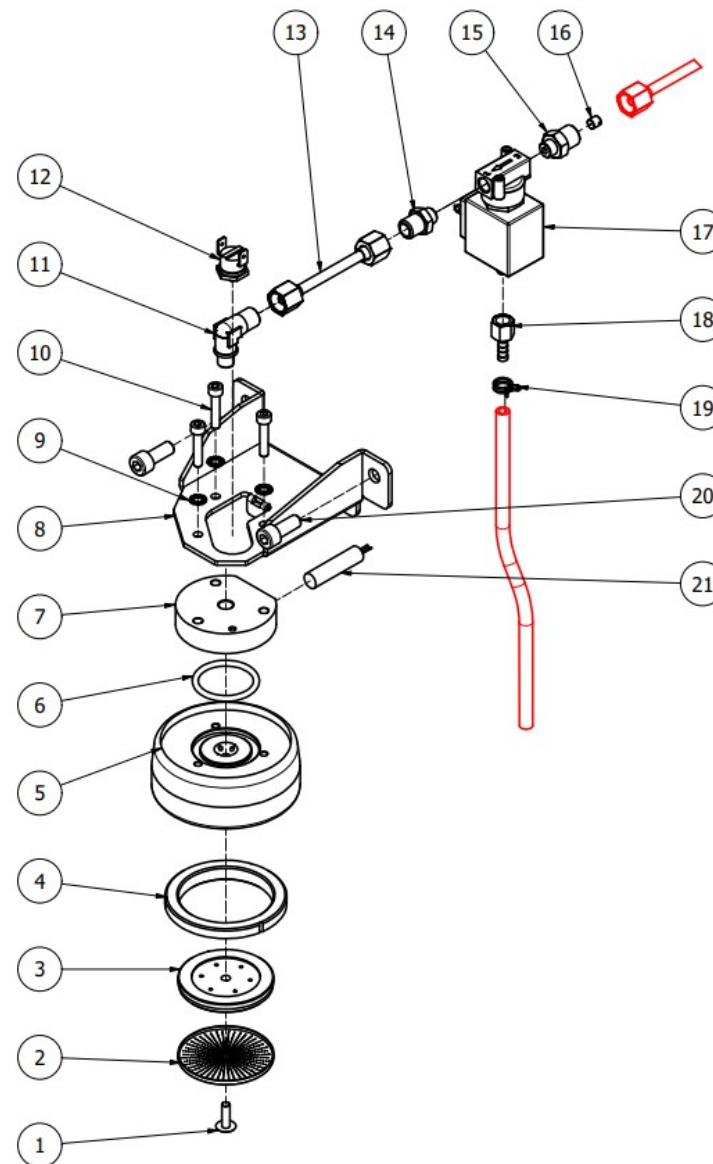

TABLE 3
OTTO DE/PM

POS	CODE	DESCRIPTION
1	7809903	SCREWS POLIERS M5X16 A4 AISI316
2	5470501	SHOWER D57 AISI 304
3	5285501AL	SHOWER-HOLDER D57 H7.5 OT60LF
4	7493008	CONICAL GASKET H9.3 NBR 90SH PEROS
5	5280502TW-AL	COUPLING RING DENICROMAL
6	7496004.01	GASKET OR 139 VITON FDA
7	5283520.02AL	CARTRIDGE FLANGE D60X14,5 OT60LF
8	5018460.01CT	SUPPORT COUPLING RING
9	7814002	NOTCHED WASHER D4
10	7816021	SCREW TCEI M5X25 UNI 5931 A2
11	5301504AL	ELBOW FITTING M12X1/8
12	7634808	THERMAL SAFETY DEVICE 250V 95°C
13	5162495LL	SOLENOID VALVE PIPE
14	5302004AL	FITTING M12X1/8
15	5302014AL	FITTING M13X1/8
16	5223003	JET M6 X 6 HOLE D0.8 OT
17	7702419R	SOLENOID VALVE ODE 3 WAYS 110/120V
17	7702418R	SOLENOID VALVE 3 WAYS ODE 230/240V 50/60HZ
18	5370313	GROUP E.VALVE DRAIN RUBBER HOLDER
19	7611516	CLAMP 10086
20	7816014	SCREW M8X20 UNI5931 A2
21	5963222	ASSY HEATING ELEMENT CARTRIDGE 110/120V
21	5963221.01	ASSY CARTRIDGE HEATING ELEMENT220/240V 100W

TABLE 3
OTTO DE/PM