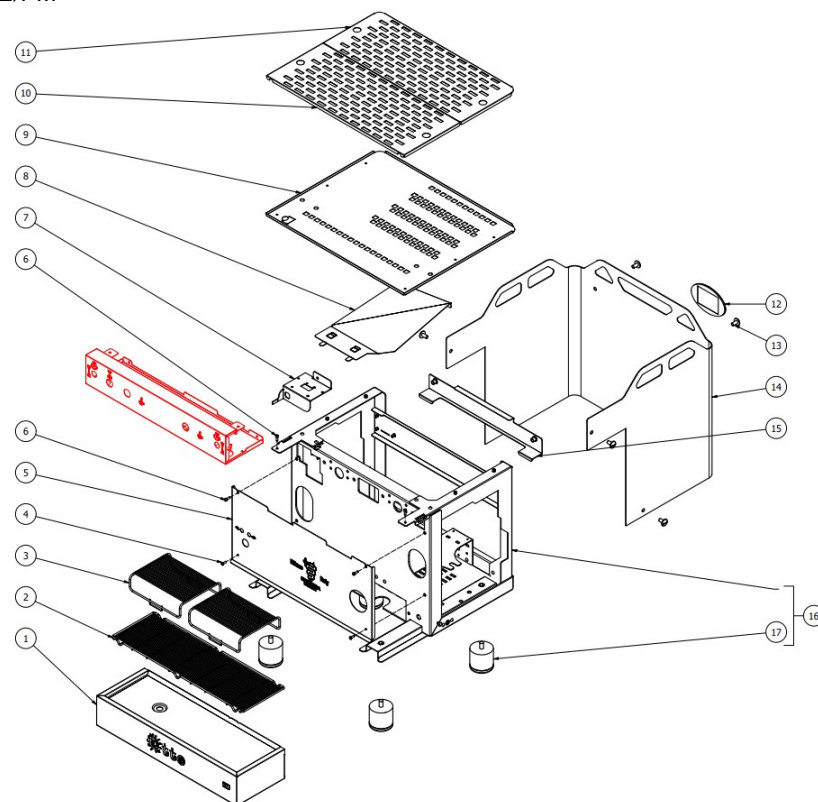

TABLE 1A
OTTO DE/PM

TABLE 1B
OTTO DE - With automatic steam

POS	CODE	DESCRIPTION
1	5968136	ASSY TRAY
2	5261020	WIRED DISCHARGE GRID
3	5261004	WIRED CUPS GRID
4	7819901	SCREW TTEI M4X12 ISO 7380 A2 INOX
5	5094921SG	FRONTAL GROUP
6	7816002	SCREW TCEI M4X12 UNI 5931 A2
7	5058503LL	VOLUMETRIC COUNTER SUPPORTW/COMPASSES
8	5056358LW	CUPS-HEATER SLIDE
9	5076325LW	CUPS-HEATER
10	5074683LW	CUPS-HEATER GRID
11	5074684LW	BACK CUPS-HEATER
12	5521512	BEZZERA LABEL
12	5521525	GOLDEN LABEL SNAKE MILANO ITALY
13	7809906	SCREWS POELIER M8X16 A2 AISI304
14	5011721LW-YE	WHITE BODY
14	5011721LW-VN	BLACK BODY
14	5011721LW-VX	RED BODY
14	5091732LW	STAINLESS STEEL BODY
15	5098407LL	BODY SUPPORT W/COMPASSES
16	5964750	ASSY FRAME
17	7474215	FEET

TABLE 1B
OTTO DE - With automatic steam

TABLE 2A
OTTO PM

POS	CODE	DESCRIPTION
1	5058479LL	STEAM TAP SUPPORT W/COMPASSES
2	7816002	SCREW TCEI M4X12 UNI 5931 A2
3	5094920SG	FRONTAL WORK PM
4	7809906	SCREWS POELIER M8X16 A2 AISI304
5	7819901	SCREW TTEI M4X12 ISO 7380 A2 INOX
6	7633355	SWITCH 110V
6	7633354	SWITCH 230V