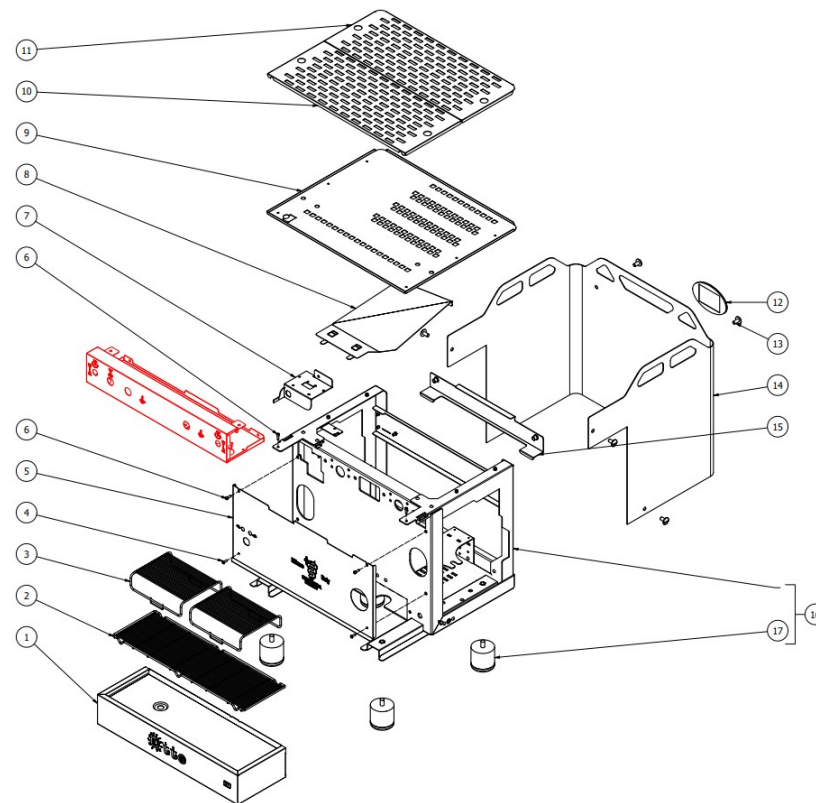

TABLE 1B
OTTO DE - With automatic steam

TABLE 2A
OTTO PM

POS	CODE	DESCRIPTION
1	5058479LL	STEAM TAP SUPPORT W/COMPASSES
2	7816002	SCREW TCEI M4X12 UNI 5931 A2
3	5094920SG	FRONTAL WORK PM
4	7809906	SCREWS POELIER M8X16 A2 AISI304
5	7819901	SCREW TTEI M4X12 ISO 7380 A2 INOX
6	7633355	SWITCH 110V
6	7633354	SWITCH 230V

TABLE 2C
OTTO DE - With automatic steam

TABLE 3
OTTO DE/PM

POS	CODE	DESCRIPTION
1	7809903	SCREWS POLIERS M5X16 A4 AISI316
2	5470501	SHOWER D57 AISI 304
3	5285501AL	SHOWER-HOLDER D57 H7.5 OT60LF
4	7493008	CONICAL GASKET H9.3 NBR 90SH PEROS
5	5280502TW-AL	COUPLING RING DENICROMAL
6	7496004.01	GASKET OR 139 VITON FDA
7	5283520.02AL	CARTRIDGE FLANGE D60X14,5 OT60LF
8	5018460.01CT	SUPPORT COUPLING RING
9	7814002	NOTCHED WASHER D4
10	7816021	SCREW TCEI M5X25 UNI 5931 A2
11	5301504AL	ELBOW FITTING M12X1/8
12	7634808	THERMAL SAFETY DEVICE 250V 95°C
13	5162495LL	SOLENOID VALVE PIPE
14	5302004AL	FITTING M12X1/8
15	5302014AL	FITTING M13X1/8
16	5223003	JET M6 X 6 HOLE D0.8 OT
17	7702419R	SOLENOID VALVE ODE 3 WAYS 110/120V
17	7702418R	SOLENOID VALVE 3 WAYS ODE 230/240V 50/60HZ
18	5370313	GROUP E.VALVE DRAIN RUBBER HOLDER
19	7611516	CLAMP 10086
20	7816014	SCREW M8X20 UNI5931 A2
21	5963222	ASSY HEATING ELEMENT CARTRIDGE 110/120V
21	5963221.01	ASSY CARTRIDGE HEATING ELEMENT220/240V 100W