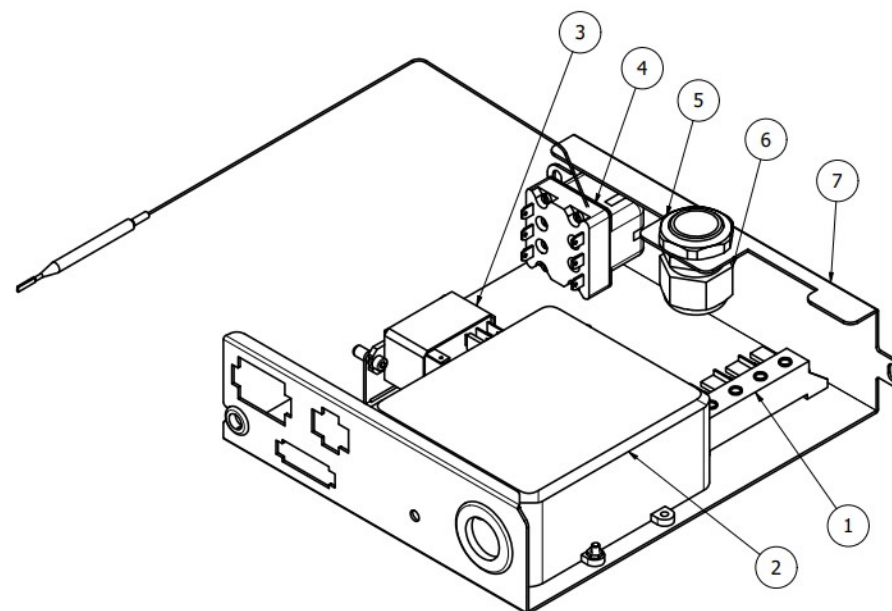

TABLE 11B
OTTO DE

TABLE 12
OTTO DE/PM

POS	CODE	DESCRIPTION
1	5373001	COFFEE-PRESS ABS
2	7990603	CLEANING BRUSH FOR COFFEE MACHINE
3	5372101	BLACK MEASURE
4	5471038	BLIND FILTER AISI304
5	5471031.01	FILTER 1 CUP 10 GRAMS
6	5471035	FILTER 2 CUPS 20 GRAMS
7	7305006TW	SPOUT 1 WAY S/PB+PWP
8	7305007TW	SPOUT 2 WAYS WITHOUT PB+PWP
9	5471527	FILTER-HOLDER SPRING D1.2 AISI 302
10	5286016TW	FILTER-HOLDER TILTED HANDLE BZ GROUP
11	5371203	HANDLE
12	7816026	SCREW TCEI M12X60
13	7809810	SCREW PLAS FIX 45 TC POZI D.3,5X10
14	7493021	GASKET FOR LOGO HANDLE
15	5371204.01	CHROMED PLUG
16	5371205	PLATE WITH LOGO
17	5978508.02	ASSY HANDLE WITH LOGO
18	5965587.02R	ASSY FILTER-HOLDER 2TZ BZ HANDLESPOUT W/LOGO
18	5965586.02R	ASSY FILTER-HOLDER 1TZ BZ SPOUT 50°W/LOGO