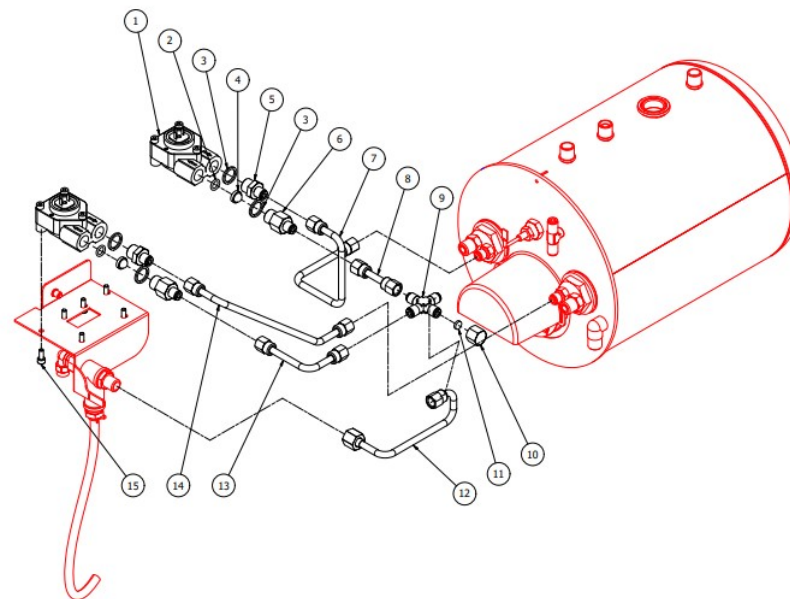

TABLE 6B
OTTO DE

TABLE 7A
OTTO DE/PM

POS	CODE	DESCRIPTION
1	5163399LL	LEFT STEAM COPPER PIPE
2	5162317.01LL	PRESSOSTAT PIPE
3	5492028	GASKET D10.5X4X3
4	7433025	PRESSOSTAT XP100 1/4
5	5163400LL	RIGHT STEAM COPPER PIPE
6	5163401LL	WATER COPPER PIPE
7	5302014AL	FITTING M13X1/8
8	7702320.01	EV.2 WAY 220/230V BIG COIL
8	7702414.01	EV.2 WAYS OLAB 240V BIG COIL
8	7701121.01	SOLENOID VALVE 2WAY OLAB 110V BIG COIL
9	7304502TR	STRAIGHT FITTING 1/8
10	5226405AL	PLUG 1/4
11	5225310AL	FITTING MF 1/8
12	5222228AL	SPARKLING WATER ARCADIA SHORT
13	5471532.01	SPRING FOR ARTICULATION
14	5190501	CUP FOR FITTING PTFE/GLASS
15	5966570	WATER PIPE 14,3 H85 WITHOUT AIR FILTER
16	5493003	GASKET D20.5X15 H1.5 NBR 70SH
17	5471037	ACETALIC AIR FILTER
18	7305020TW	WATER TERMINAL
19	5226601TW	WATER HOSE TERMINAL
20	5194540	SILICON PIPE D8X5X1.5 L=300
21	5194699	SILICON PIPE 8X5X120
22	5162519LL	EXCHANGER/SOLENOID VALVE PIPE 1°GR
23	5162520LL	EXCHANGER/SOLENOID VALVE PIPE 2°GR