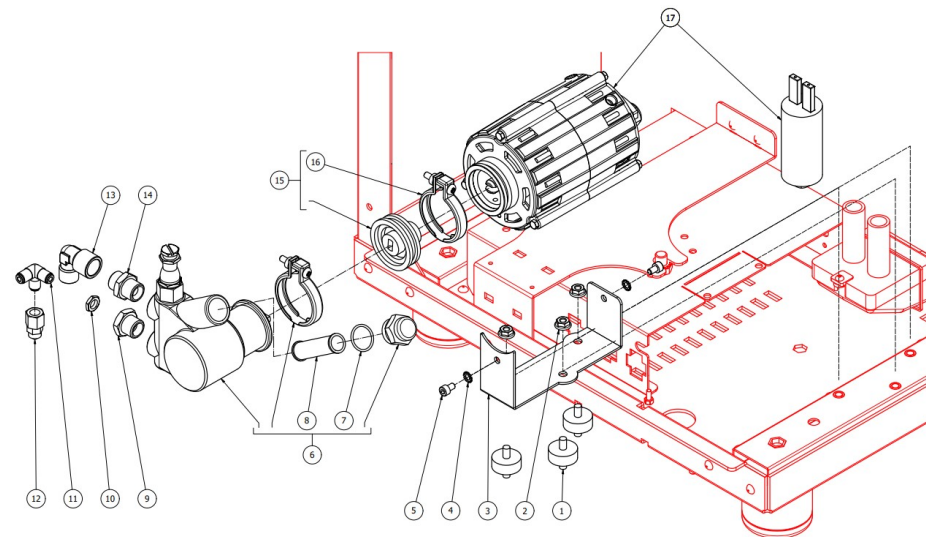

TABLE 4
OTTO DE/PM

TABLE 5
OTTO DE/PM

POS	CODE	DESCRIPTION
1	5301506TR	UNION ELBOW M13X1/4
2	7304542TR	FITTING/CONIC TEE 1/8
3	5721130.01AL	HEATING ELEMENT 110V 1800W
3	5722252.01AL	HEATING ELEMENT 220/240V-2600/3050W
4	5492006	GASKET D76 X 39 X 2 ASBESTOS FREE
5	7615003	FASTON 45° HOLE D4.3
6	7814001	WASHER D4 DIN 6798A A2
7	7826212	SCREW TCI M4X6 UNI 6107 OT
8	5058478	SUPPORT COVER HEATING ELEMENT CONTACTS
9	7816423	SCREW TE M8X18 UNI5739 A2
10	5373109	COVER HEATING ELEMENT CONTACTS
11	5192314	SUCTION HOSE D6 L=180MM PTFE
12	5302075AL	FITTING M13-1/8"G
13	7304502TR	STRAIGHT FITTING 1/8
14	5329021DC-AL	EXCHANGER 2 HOLES L=235
15	5495007	COPPER GASKET D32X40
16	5973128LL	L/A PROBE COMPLETE
17	5321026BL	BOILER 2GR COMPACT
18	5192324	DRAW OUT D6X1 L=100 PTFE
19	5963047.01	ASSY CUP+O RING+VALVE PLUG
20	5965015.07	ASSY SECURITY VALVE 1,65 BAR VITON
21	7496094	O-RING GASKET 102 VITON 70SH
22	5264017.02	SECURITY VALVE PIN
23	5226417.01	SECURITY VALVE 1/8"G PLUG
24	9991029	BOILER COVER OTTO 690X245 SP10