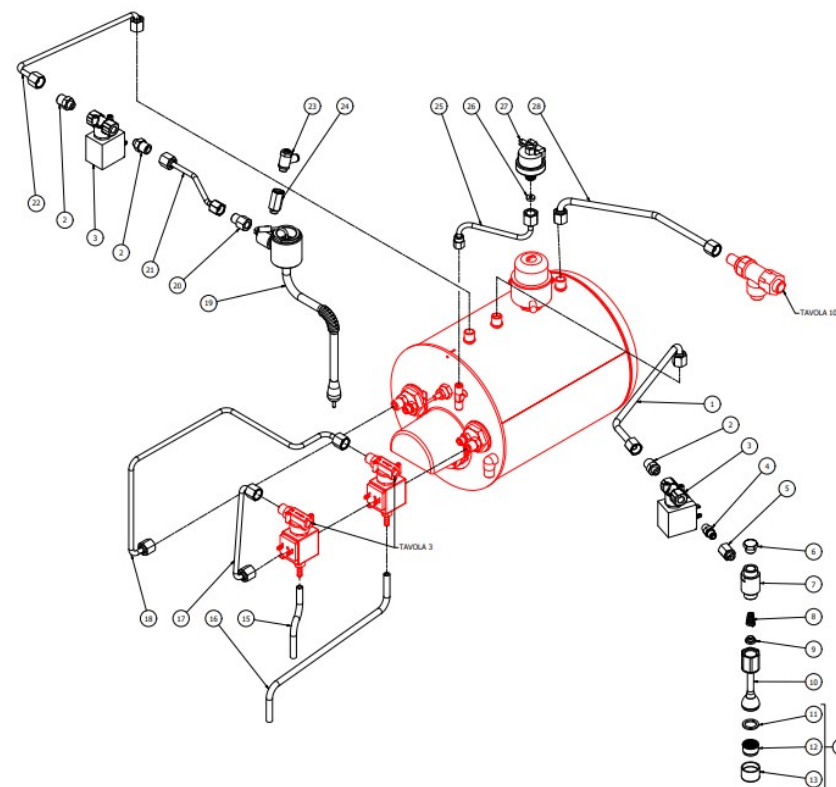

TABLE 7B
OTTO DE - With automatic steam

TABLE 8
OTTO DE/PM

POS	CODE	DESCRIPTION
1	5302077AL	FITTING PORT.M14X1 OTXTUBO6X4 OT57USA
2	7496052	OR GASKET 114 VITON
3	5471539	CALIBRATED SPRING D.1,6
4	5224620AL	GASKET-HOLDER ES.12X6.8 OT57USA
5	5493042	GASKET D.11X3
6	5283053TP	SURPRESSION VALVE BODY
7	7496018	OR GASKET 105
8	5224615AL	GASKET-HOLDER SURP.VALVE OT57USA
9	5471505	CALIBRATED SPRING D0.45 H22 AISI302
10	5302017AL	FITTING M12 ES16 H26.5 OT57USA
11	5471019	FILTER D8,5X5 AISI304
12	7304536TR	UNION ELBOW D6 1/8"G RUVECO
13	7611516	CLAMP 10086
14	5194554	SURPRESSION VALVE DRAIN HOSE

TABLE 9
OTTO DE/PM

TABLE 10
OTTO DE/PM

POS	CODE	DESCRIPTION
1	7371522	BLACK KNOB 137/70-M8
2	5222823CM	FERRULE 3/8
3	5225610	ARTICULATED JOINT M8
4	5964121	ASSY KNOB TAP FOR STEAM PIPE
5	5221892	NUT 3/8 STEAM TAP
6	5260207DL	TREE D12X60,5 AISI303
7	5471513	SPRING D8 H17 AISI302
8	5261801	WASHER D11
9	5494004	GASKET D12 X 6 PTFE GRAPHITIZED
10	5283058AL	TAP BODY 3/8
11	5496042	GASKET D11X4X4 EPT 70
12	5224603AL	GASKET HOLDER D12X12 OT57USA
13	5225309.01AL	FITTING M13X3/8
14	5964120	ASSY STEAM TAP + PIPE WITHOUT KNOB
15	5471532.01	SPRING FOR ARTICULATION
16	5190501	CUP FOR FITTING PTFE/GLASS
17	5494021	NUT GASKET PTFE H=1,5
18	5494020	GLOBE GASKET 14.3 PTFE
19	5221872.01	LOOSEN NUT 3/8
20	7371004	STEAM PIPE PROTECTION
21	7496096	GASKET OR. RED SILICONE
22	7496095	OR GASKET 6X1.2 EPDM70
23	5266610	4-HOLES STEAM TERMINAL AISI303
24	7479994.01	STEAM TUBE 4 HOLES