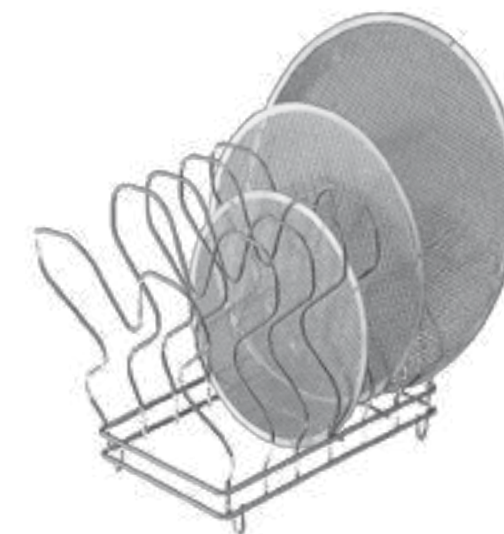

490 : Supporto per retine orizzontale 40x30cm - h 33cm
Horizontales Gestell für Netze 40x30cm - h 33cm
Horizontal rack for screens 40x30cm - h 33cm
Support pour plateau et grilles horizontal 40x30cm - h 33cm
Soporte para redcillas horizontal 40x30 - h 33cm

190/25 : Pinza per teglie 25cm, inox
Greifer für Backform 25cm, rostfreier Stahl
Stainless steel baking pans gripper 25cm
Pince pour plaques 25cm, inox
Pinza para placas 25cm, inox

190/50 : Pinza per teglie 50cm, inox

190/75 : Pinza per teglie 75cm, inox

190/135 : Pinza per teglie 135cm, inox