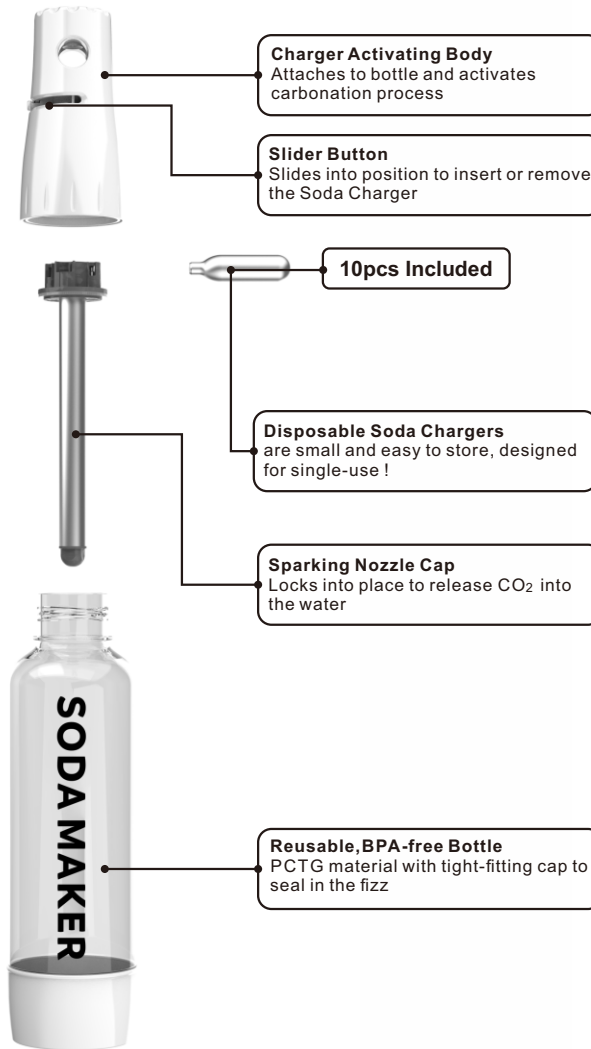

Wifi

APP

7inch TFT

MTC-2

MULTIED-FUNCTIONAL
Cooking Machine

MULTIED
FUNCTIONAL
Cooking Machine

Voltage	AC 100-120V 50/60Hz AC 220-240V 50/60Hz
Motor Power	500W
Heating Power	1000W
Rotate	40-5000 r/min
Max heat Temperature	160 °C
Bowl capacity	5L
Steamer capacity	2.5L
Weight	9.3kg
Machine size	44.3*28*29CM
Packing	54.5*37.8*35.5cm(outer box)

Wifi

APP

7inch TFT

Soda
Maker

STAY BUBBLE
NEVER LEAKAGE

You can take to anywhere
Portable SODA Maker

Do not freeze

No Dishwasher

Storage
Temperature

Food Standard

Satisfy Carbonic

Acid desire and develop a good body

MULTI FUNCTIONAL Milk Frother

One Click Whipping
Of Milk Foam
Smooth Taste

DENSE AND FRAGRANT

Both Hot And Cold Workable
Easy To Operate

Multiple Modes Switch Freely

304 stainless steel material, detachable cup body,
dishwasher safe, easy to clean

Model No.	MF01
Heating capacity (max.)	400ml
Bubble capacity (max.)	220ml
Cup capacity (max.)	1000ml
Temperature	60-70°C
Speed	800-3500 rpm
Power	550W
Voltage	110-120v 60Hz, 220-240V 50Hz (customizable)