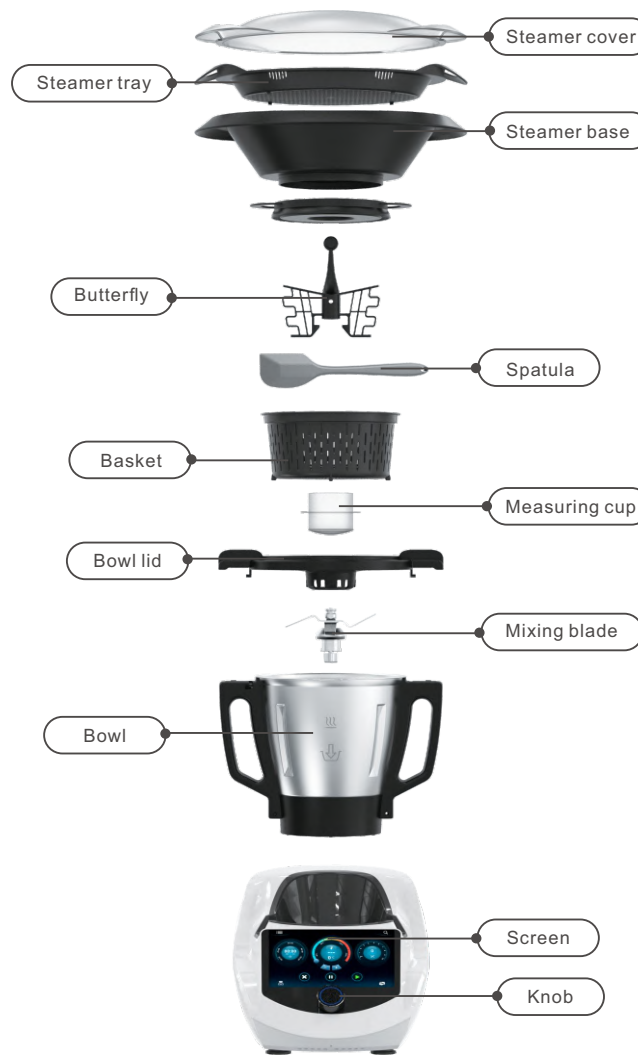

TS-1

THERMO COOKER Multi-level Cooking

Create And Share Your Own Recipes

FUNCTION Display

Wifi

APP

7inch TFT

Voltage:	AC 100-120V 50/60Hz AC 220-240V 50/60Hz
Motor Power	500W
Heating Power	1000W
Rotate	50-6000 r/min
Max heat Temperature	160 °C
Bowl capacity	3L
Steamer capacity	3L
Weight	13.5kg
Packing	505*375*550mm(outer box)

TC-7B

FUNCTION Display

AUTOMATIC Cooking Machine

As long as the ingredients are added

- 
Wifi
- 
APP
- 
7inch TFT

Voltage	AC/110V 60Hz/220V-240 50Hz
Motor Power	500W
Heating Power	1000W
Max heat Temperature	160 degrees
Rotate	35-11000 r/min
Bowl capacity	2L
Steamer	3L
Torque	2Nm
Four	480seconds defout time
Packing size	40*39*58CM(outer boxes)
Machine size	30*25*43CM
GW.	12.1 KG

MTC-1

MULTIED-FUNCTIONAL
Cooking Machine

Voltage	AC 100-120V 50/60Hz AC 220-240V 50/60Hz
Motor Power	500W
Heating Power	1000W
Rotate	40-5000 r/min
Max heat Temperature	160 °C
Bowl capacity	5L
Steamer capacity	2.5L
Weight	9.3kg
Machine size	44.3*28*29CM
Packing	54.5*37.8*35.5cm(outer box)

Wifi

APP

7inch TFT

MTC-2

MULTIED-FUNCTIONAL
Cooking Machine

MULTIED
FUNCTIONAL
Cooking Machine

Voltage	AC 100-120V 50/60Hz AC 220-240V 50/60Hz
Motor Power	500W
Heating Power	1000W
Rotate	40-5000 r/min
Max heat Temperature	160 °C
Bowl capacity	5L
Steamer capacity	2.5L
Weight	9.3kg
Machine size	44.3*28*29CM
Packing	54.5*37.8*35.5cm(outer box)