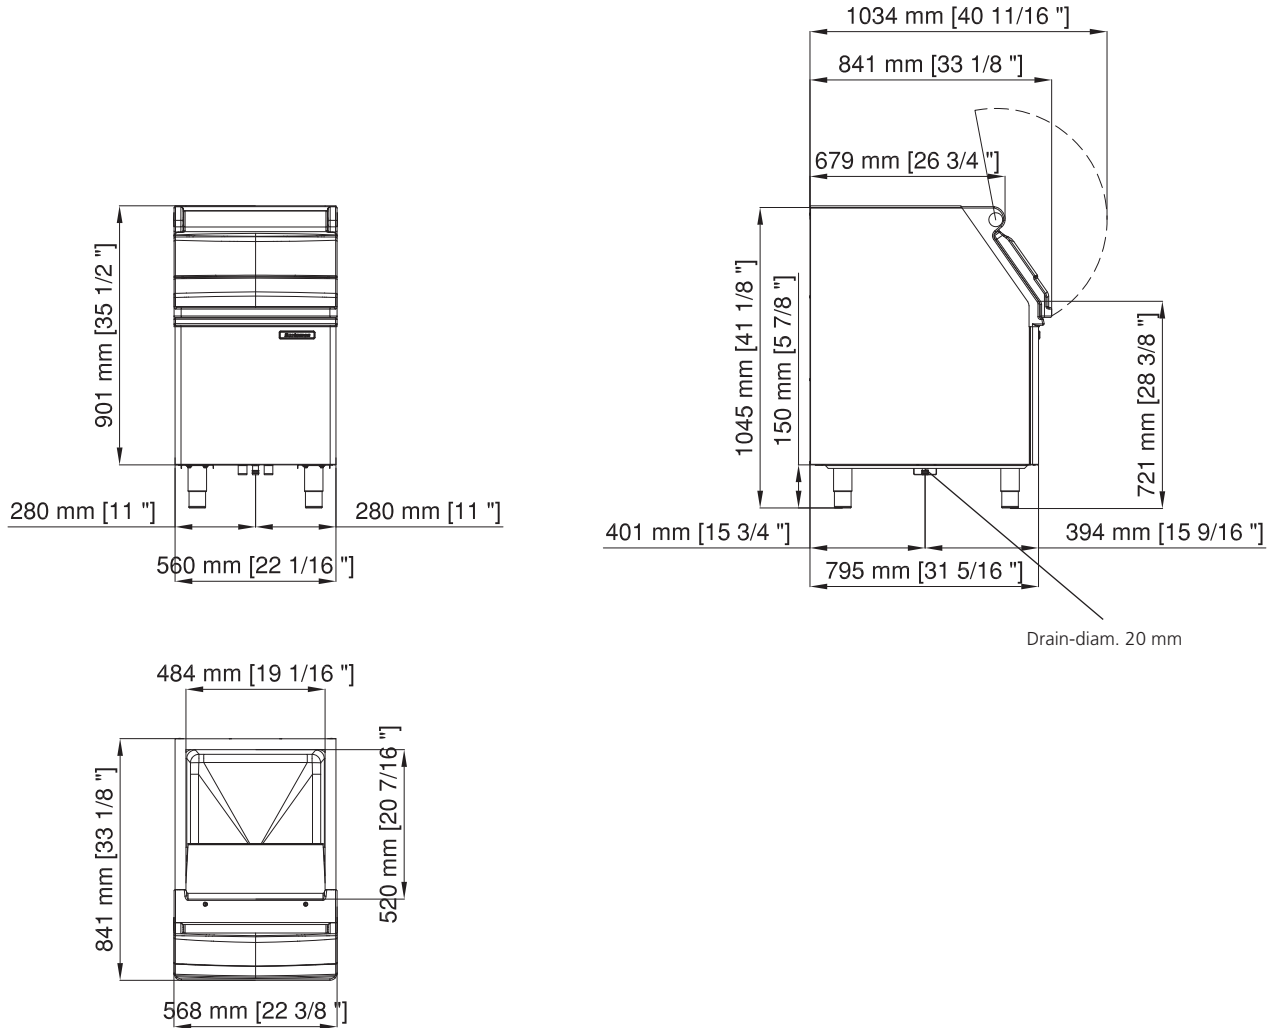

Slope Bin 129 kg

Features

- Slope front ice storage bin, for Dice Cubes, Flake, Nugget and Cubelet ice.
- New sleek, contemporary styling. A perfect match to MF, MV and Prodigy Scotsman modular cube ice machines in 56cm / 22" width.
- Convenient & hygienic internal ice scoop holder.
- Exterior panels in durable stainless steel.
- Polyurethane Insulation.
- High density, non-corroding Polyethylene bin liner, is designed with easy-to-clean rounded corners, and resists scratches and scuffs from ice scoops.
- Robust door frame will resist operational abuse.
- Rounded door-lip profile allows an easy reach for enhanced ease of operation.
- Fully removable door gasket seals door opening to reduce ice melt, easily disassembled for manual cleaning.
- Internal ice deflector enhances ice distribution to maximize bin storage capacity.
- Load resistant, stainless steel adjustable legs.
- Bin Caster available on request for selected models.
- Storage bin base drain tube conveniently rotates at 360° radius to allow ease-of-connection with any floor water drain position.

(Application) capacity is calculated on 90% of total volume in the cubic feet x 34 lb/ft³ - 545 kg/m³.

(AHR) capacity is calculated on 80% of total volume in the cubic feet x 30 lb/ft³ - 481 kg/m³.

	Ice Capacity (Application)		Ice Capacity (AHR)		Internal Volume	 [WxDxH mm] 560x841x1045 [WxDxH inches] 22 1/16" x 33 1/8" x 41 1/8"
	[kg]	[lbs]	[kg]	[lbs]	m ³	
SB 193	129	284	101	222	0.264	

Slope Bin 129 kg

				
	[kg]	[lbs]	[kg]	[lbs]
SB 193	36	80	50	110

IMPORTANT NOTICE:
Models and specifications are subject to change without notice.
This spec sheet is meant for commercial purpose only.
For technical documentation please refer to our service manuals.