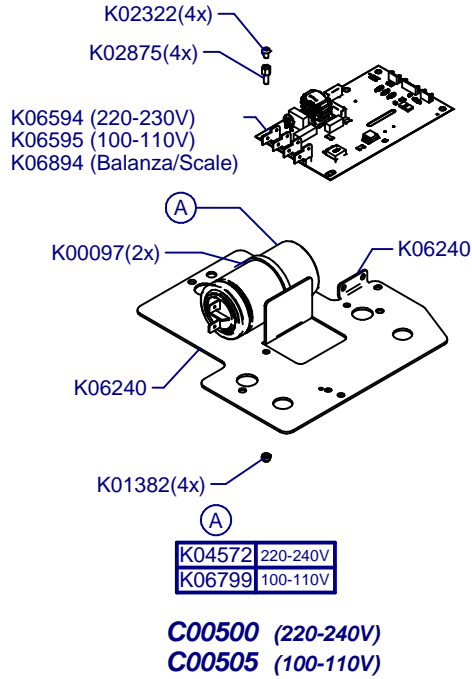

K03812C Standard
K03412C White
K01483C Red Speed

Transport Support Option
K08718E

C00631
= C00605 + C00600 Alum

C00630
= C0610 + C00600 Bras

C00631N
= C0605N + C00600 Ni

Placa Base / Mother Board

Portafilter Detector

Prensa Regulable / Adjustable Tamper
Sólo sin balanza/ Only without scale

C06756 Ø53 Right
C06757 Ø53 Left
C06758 Ø54 Right
C06759 Ø54 Left
C06760 Ø57 Right
C06761 Ø57 Left

C06746 Left
C06745 Right

C06743 Ø57
C06744 Ø54
C06755 Ø53

F8 Fresh On Demand

Updated 13/04/2021

Balanza / Scale

(*) Porta Filters with Diagonal Fixing

C07434