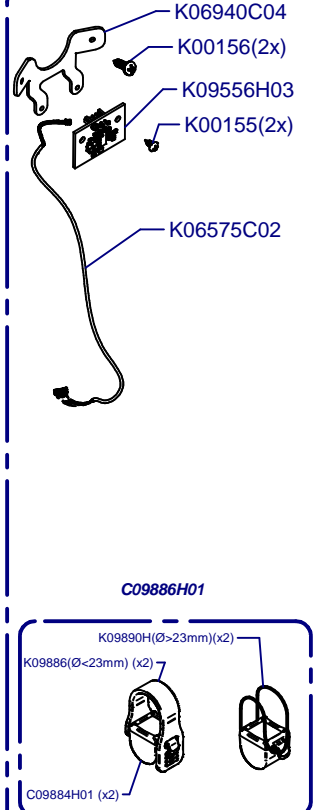

F8 Fresh On Demand

Updated 13/04/2021

Tolva / Hopper

Horquilla / Fork

Cover / Cover

Regulador / Regulator

Molienda / Grind

C00605 Aluminium
C00610 Brass
C00605N Niquel

K03812C Standard
K03412C White
K01483C Red Speed

Transport Support Option
K08718E

C00631
= C00605 + C00600 Alum

C00630
= C0610 + C00600 Bras

C00631N
= C0605N + C00600 Ni

Placa Base / Mother Board

Portafilter Detector

Prensa Regulable / Adjustable Tamper
Sólo sin balanza/ Only without scale

C06756 Ø53 Right
C06757 Ø53 Left
C06758 Ø54 Right
C06759 Ø54 Left
C06760 Ø57 Right
C06761 Ø57 Left

C06746 Left
C06745 Right

C06743 Ø57
C06744 Ø54
C06755 Ø53

F8 Fresh On Demand

Updated 13/04/2021

Balanza / Scale

(*) Porta Filters with Diagonal Fixing

C07434