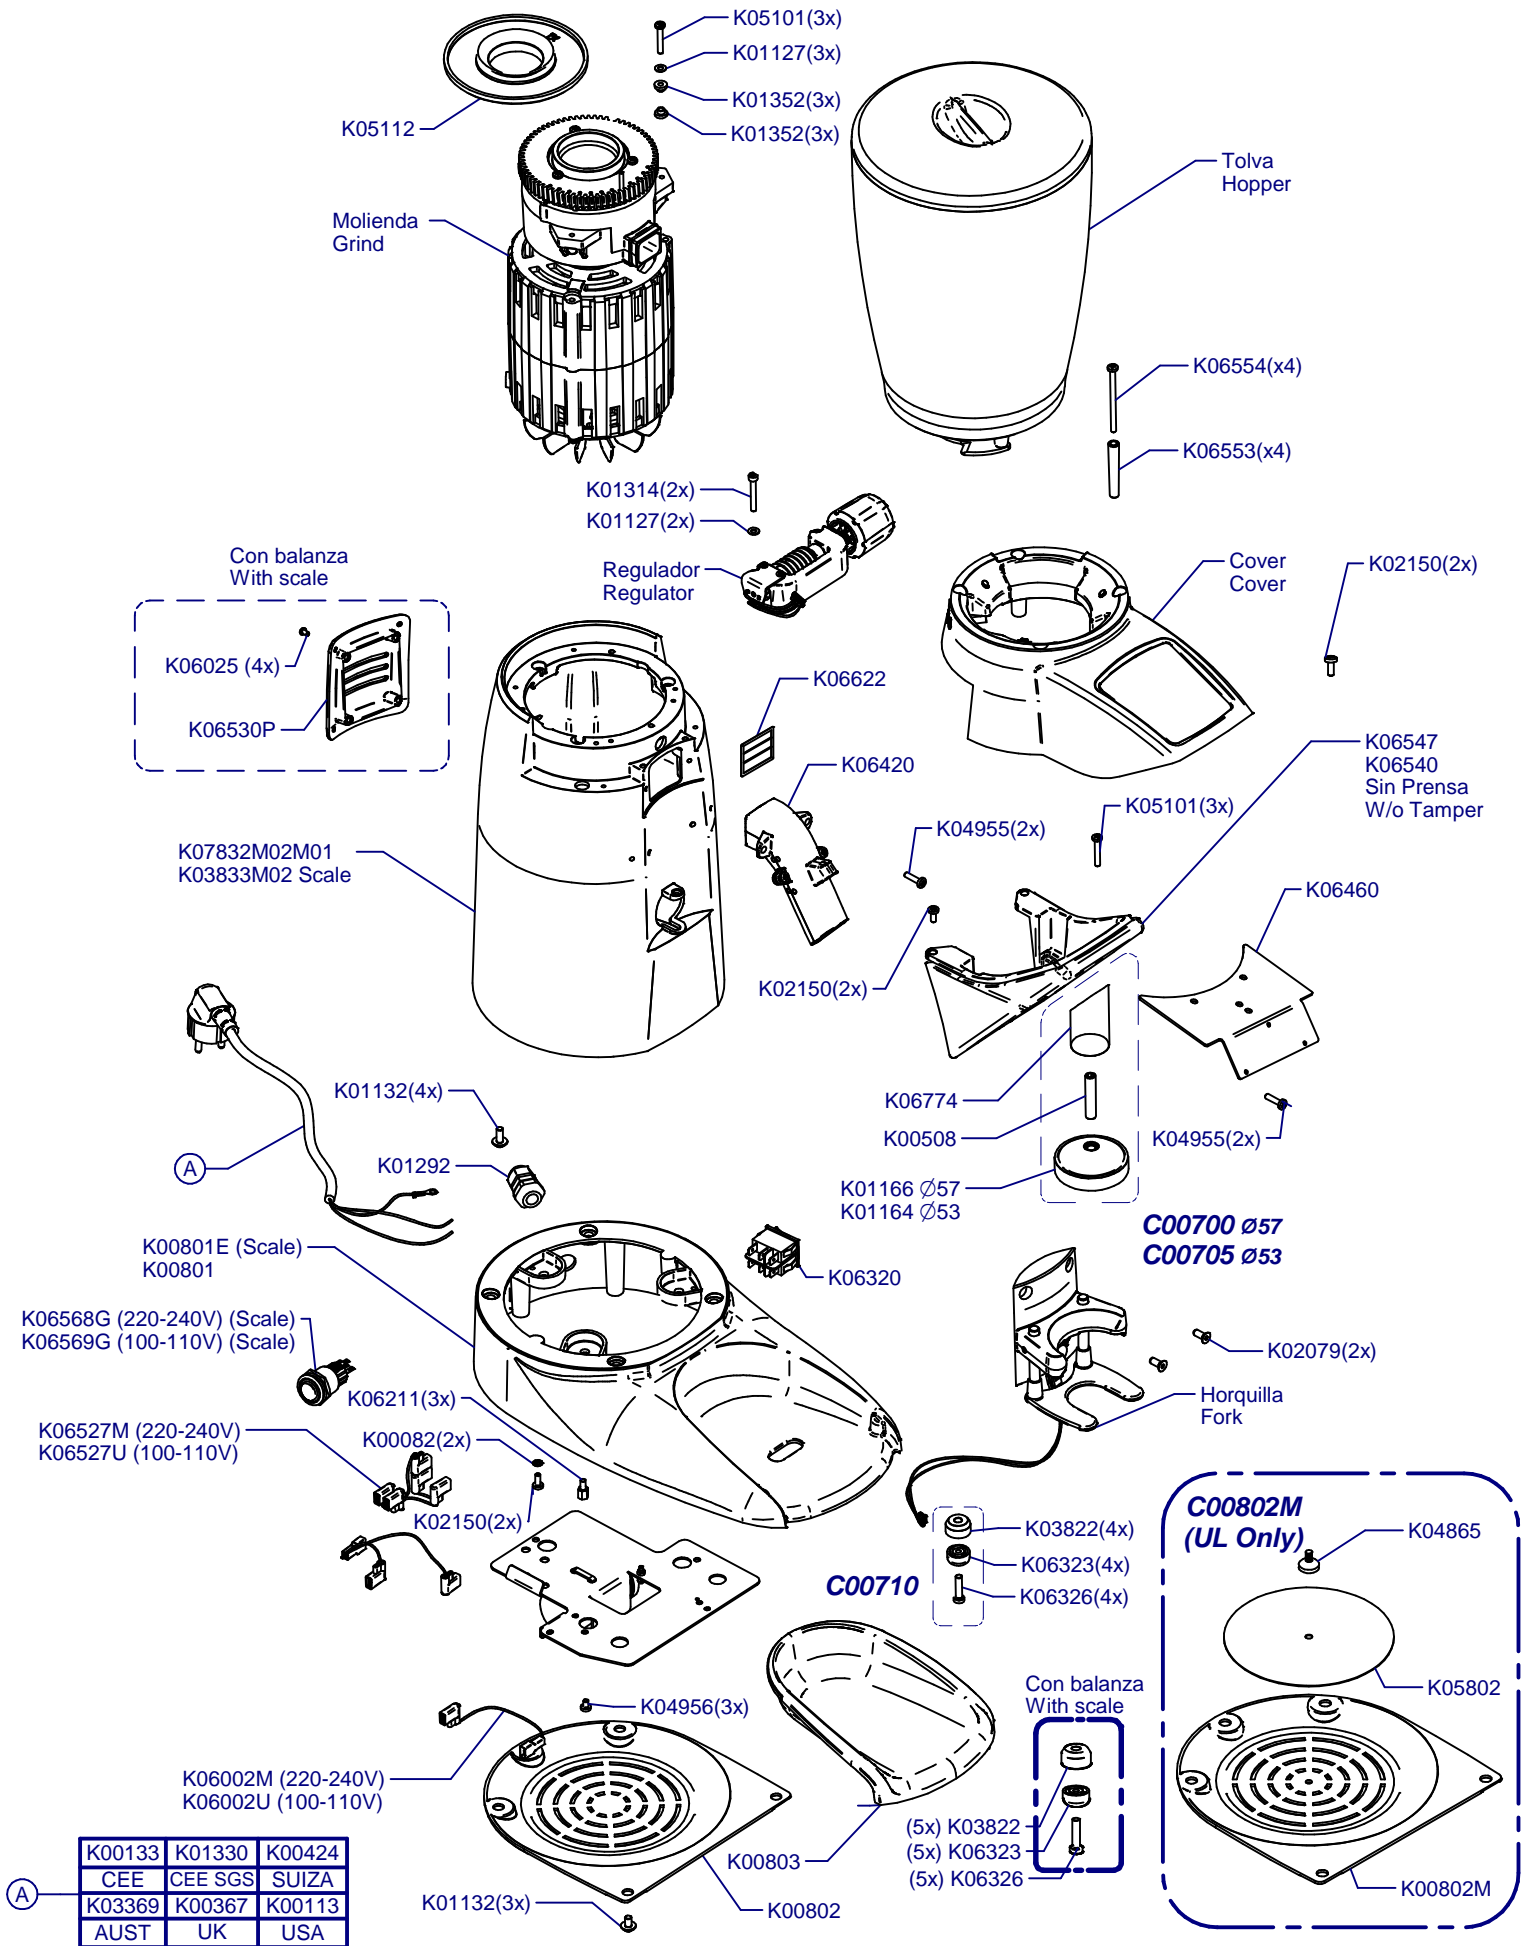

F8 Fresh On Demand

Updated 13/04/2021

Tolva / Hopper

Horquilla / Fork

Cover / Cover

Regulador / Regulator

Molienda / Grind

C00605 Aluminium
C00610 Brass
C00605N Niquel

K03812C Standard
K03412C White
K01483C Red Speed

Transport Support Option
K08718E

C00631
= C00605 + C00600 Alum

C00630
= C0610 + C00600 Bras

C00631N
= C0605N + C00600 Ni

Placa Base / Mother Board

Portafilter Detector

Prensa Regulable / Adjustable Tamper
Sólo sin balanza/ Only without scale

C06756 Ø53 Right
C06757 Ø53 Left
C06758 Ø54 Right
C06759 Ø54 Left
C06760 Ø57 Right
C06761 Ø57 Left

C06746 Left
C06745 Right

C06743 Ø57
C06744 Ø54
C06755 Ø53

F8 Fresh On Demand

Updated 13/04/2021

Balanza / Scale

(*) Porta Filters with Diagonal Fixing

C07434