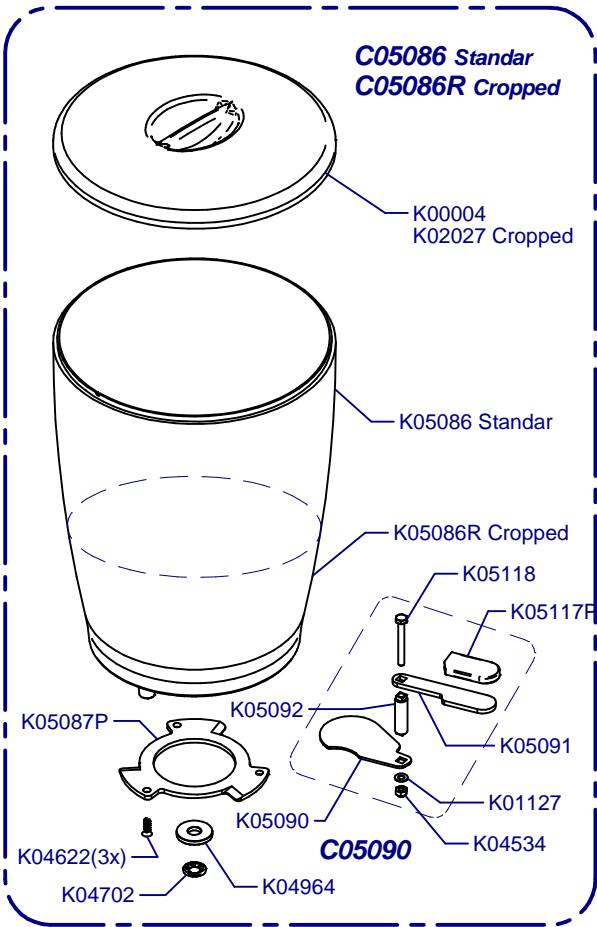

F8 Fresh On Demand

Updated 13/04/2021

Tolva / Hopper

Horquilla / Fork

Cover / Cover

Regulador / Regulator

Molienda / Grind

C00605 Aluminium
C00610 Brass
C00605N Niquel

K03812C Standard
K03412C White
K01483C Red Speed

Transport Support Option
K08718E

C00631
= C00605 + C00600 Alum

C00630
= C0610 + C00600 Bras

C00631N
= C0605N + C00600 Ni

Placa Base / Mother Board

Portafilter Detector

Prensa Regulable / Adjustable Tamper
Sólo sin balanza/ Only without scale

C06756 Ø53 Right
C06757 Ø53 Left
C06758 Ø54 Right
C06759 Ø54 Left
C06760 Ø57 Right
C06761 Ø57 Left

C06746 Left
C06745 Right

C06743 Ø57
C06744 Ø54
C06755 Ø53

F8 Fresh On Demand

Updated 13/04/2021

Balanza / Scale

(*) Porta Filters with Diagonal Fixing

C07434