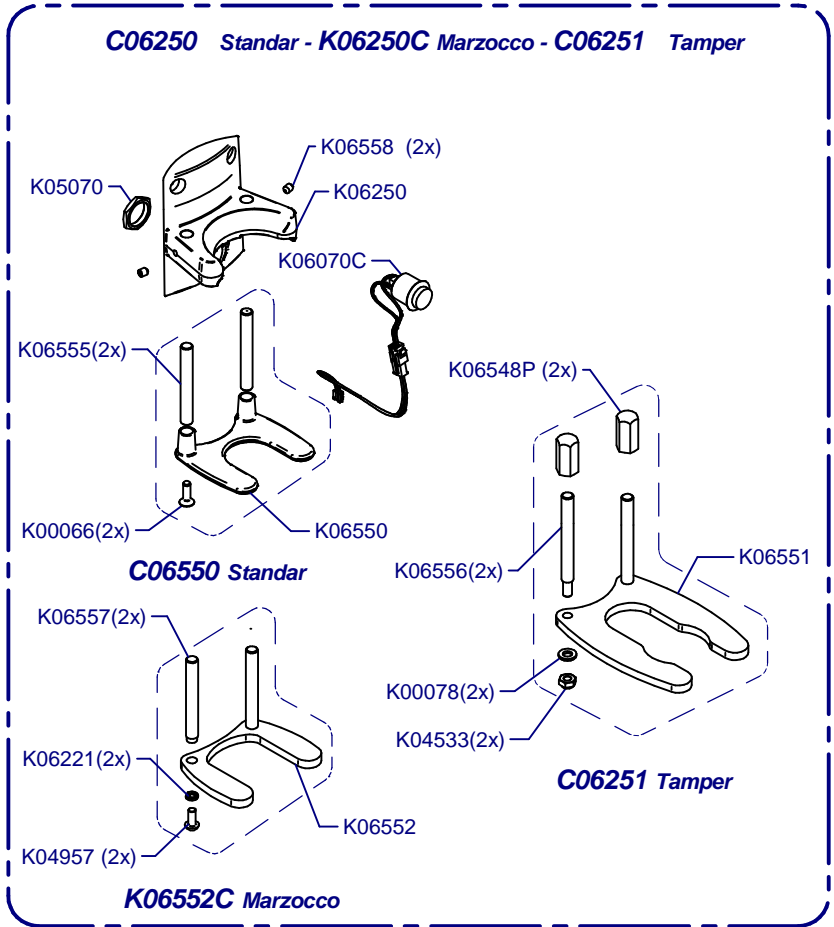

F8 Fresh On Demand

Updated 13/04/2021

Tolva / Hopper

Horquilla / Fork

Cover / Cover

Regulador / Regulator

Molienda / Grind

C00605 Aluminium
C00610 Brass
C00605N Niquel

K03812C Standard
K03412C White
K01483C Red Speed

Transport Support Option
K08718E

C00631
= C00605 + C00600 Alum

C00630
= C0610 + C00600 Bras

C00631N
= C0605N + C00600 Ni

Placa Base / Mother Board

Portafilter Detector

Prensa Regulable / Adjustable Tamper
Sólo sin balanza/ Only without scale

C06756 Ø53 Right
C06757 Ø53 Left
C06758 Ø54 Right
C06759 Ø54 Left
C06760 Ø57 Right
C06761 Ø57 Left

C06746 Left
C06745 Right

C06743 Ø57
C06744 Ø54
C06755 Ø53

F8 Fresh On Demand

Updated 13/04/2021

Balanza / Scale

(*) Porta Filters with Diagonal Fixing

C07434