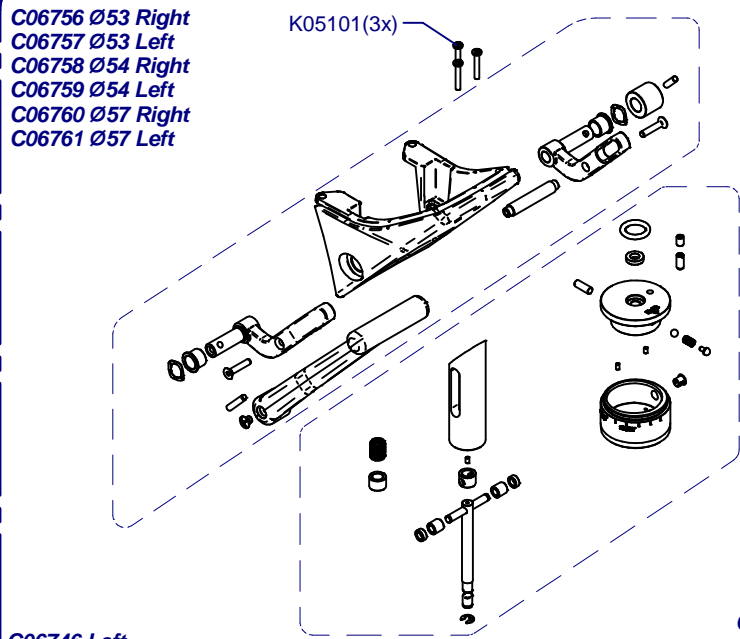

K03812C Standard
K03412C White
K01483C Red Speed

Transport Support Option
K08718E

C00631
= C00605 + C00600 Alum

C00630
= C0610 + C00600 Bras

C00631N
= C0605N + C00600 Ni

Placa Base / Mother Board

Portafilter Detector

Prensa Regulable / Adjustable Tamper
Sólo sin balanza/ Only without scale

C06756 Ø53 Right
C06757 Ø53 Left
C06758 Ø54 Right
C06759 Ø54 Left
C06760 Ø57 Right
C06761 Ø57 Left

C06746 Left
C06745 Right

C06743 Ø57
C06744 Ø54
C06755 Ø53

F8 Fresh On Demand

Updated 13/04/2021

Balanza / Scale

(*) Porta Filters with Diagonal Fixing

C07434