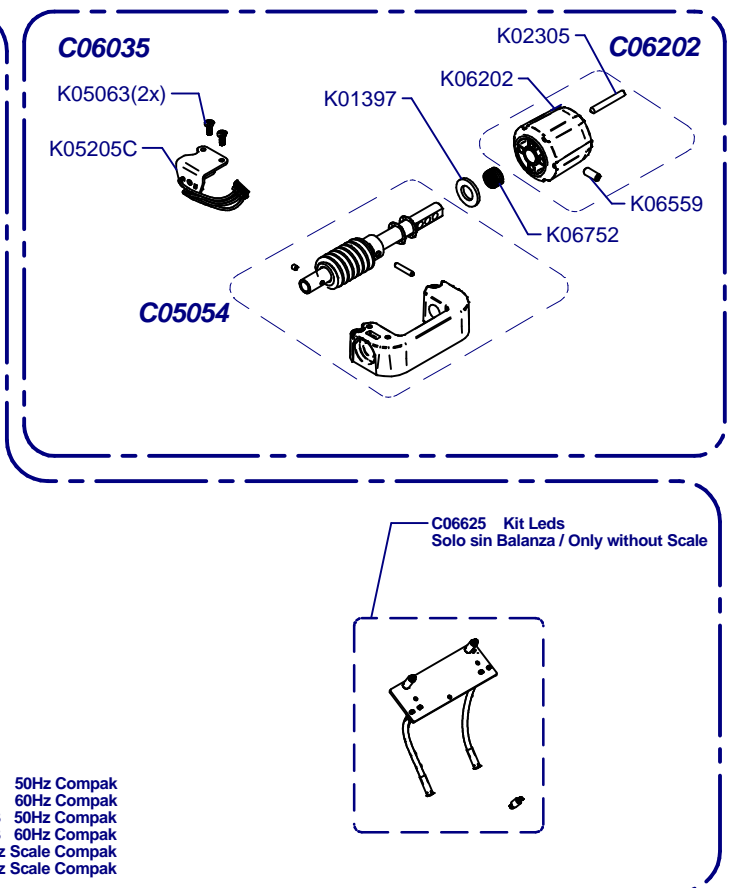

F8 Fresh On Demand

Updated 13/04/2021

Tolva / Hopper

Horquilla / Fork

Cover / Cover

Regulador / Regulator

Molienda / Grind

C00605 Aluminium
C00610 Brass
C00605N Niquel

K03812C Standard
K03412C White
K01483C Red Speed

Transport Support Option
K08718E

C00631
= C00605 + C00600 Alum

C00630
= C0610 + C00600 Bras

C00631N
= C0605N + C00600 Ni

Placa Base / Mother Board

Portafilter Detector

Prensa Regulable / Adjustable Tamper
Sólo sin balanza/ Only without scale

C06756 Ø53 Right
C06757 Ø53 Left
C06758 Ø54 Right
C06759 Ø54 Left
C06760 Ø57 Right
C06761 Ø57 Left

C06746 Left
C06745 Right

C06743 Ø57
C06744 Ø54
C06755 Ø53

F8 Fresh On Demand

Updated 13/04/2021

Balanza / Scale

(*) Porta Filters with Diagonal Fixing

C07434