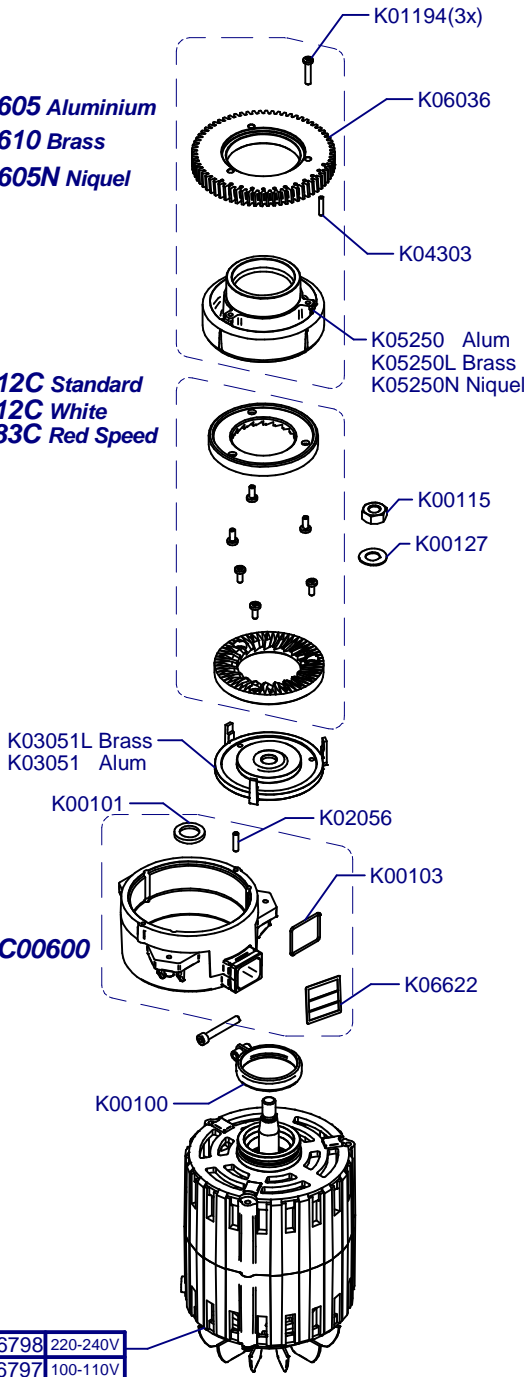

F8 Fresh On Demand

Updated 13/04/2021

Tolva / Hopper

Horquilla / Fork

Cover / Cover

Regulador / Regulator

Molienda / Grind

C00605 Aluminium
C00610 Brass
C00605N Niquel

K03812C Standard
K03412C White
K01483C Red Speed

Transport Support Option
K08718E

C00631
= C00605 + C00600 Alum

C00630
= C0610 + C00600 Bras

C00631N
= C0605N + C00600 Ni

Placa Base / Mother Board

Portafilter Detector

Prensa Regulable / Adjustable Tamper
Sólo sin balanza/ Only without scale

C06756 Ø53 Right
C06757 Ø53 Left
C06758 Ø54 Right
C06759 Ø54 Left
C06760 Ø57 Right
C06761 Ø57 Left

C06746 Left
C06745 Right

C06743 Ø57
C06744 Ø54
C06755 Ø53

F8 Fresh On Demand

Updated 13/04/2021

Balanza / Scale

(*) Porta Filters with Diagonal Fixing

C07434