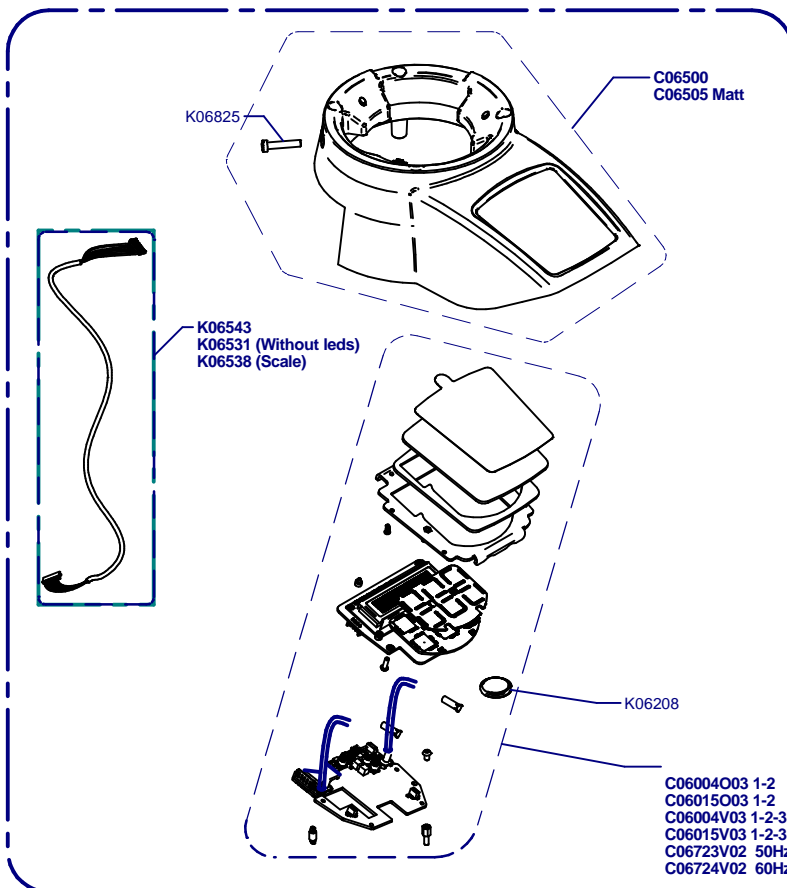

F8 Fresh On Demand

Updated 13/04/2021

Tolva / Hopper

Horquilla / Fork

Cover / Cover

Regulador / Regulator

Molienda / Grind

C00605 Aluminium
C00610 Brass
C00605N Niquel

K03812C Standard
K03412C White
K01483C Red Speed

Transport Support Option
K08718E

C00631
= C00605 + C00600 Alum

C00630
= C0610 + C00600 Bras

C00631N
= C0605N + C00600 Ni

Placa Base / Mother Board

Portafilter Detector

Prensa Regulable / Adjustable Tamper
Sólo sin balanza/ Only without scale

C06756 Ø53 Right
C06757 Ø53 Left
C06758 Ø54 Right
C06759 Ø54 Left
C06760 Ø57 Right
C06761 Ø57 Left

C06746 Left
C06745 Right

C06743 Ø57
C06744 Ø54
C06755 Ø53

F8 Fresh On Demand

Updated 13/04/2021

Balanza / Scale

(*) Porta Filters with Diagonal Fixing

C07434