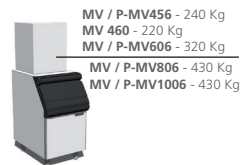

Slope Bin 181 kg

Features

- Slope front ice storage bin, for Gourmet & Dice Cubes, Flake, Superflake, Nugget, Cubelet ice.
- New sleek, contemporary styling. A perfect match to MC, MF, MV, PMV and Prodigy Scotsman modular cube ice machines in 76cm / 30" width.
- Convenient & hygienic internal ice scoop holder.
- Exterior panels in durable stainless steel.
- Polyurethane Insulation,
- High density, non-corroding Polyethylene bin liner, is designed with easy-to-clean rounded corners, and resists scratches and scuffs from ice scoops.
- Robust door frame will resist operational abuse.
- Rounded door-lip profile allows an easy reach for enhanced ease of operation.
- Fully removable door gasket seals door opening to reduce ice melt, easily disassembled for manual cleaning.
- Internal ice deflector enhances ice distribution to maximize bin storage capacity.
- Load resistant, stainless steel adjustable legs.
- Bin Caster available on request for selected models.
- Storage bin base drain tube conveniently rotates at 360° radius to allow ease-of-connection with any floor water drain position

(Application) capacity is calculated on 90% of total volume in the cubic feet x 34 lb/ft³ - 545 kg/m³.

(AHRI) capacity is calculated on 80% of total volume in the cubic feet x 30 lb/ft³ - 481 kg/m³.

Model	Ice Capacity (Application)		Ice Capacity (AHRI)		Internal Volume	[WxDxH mm] 762x843x1045
	[kg]	[lbs]	[kg]	[lbs]		
SB 393	181	399	141	310	0.368	[WxDxH inches] 30"x 33 3/16"x 41 1/8"