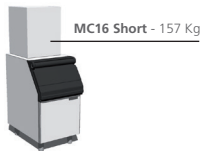

Slope Bin 181 kg

Features

- Slope front ice storage bin, for Gourmet & Dice Cubes, Flake, Superflake, Nugget, Cubelet ice.
- New sleek, contemporary styling. A perfect match to MC, MF, MV, PMV and Prodigy Scotsman modular cube ice machines in 76cm / 30" width.
- Convenient & hygienic internal ice scoop holder.
- Exterior panels in durable stainless steel.
- Polyurethane Insulation,
- High density, non-corroding Polyethylene bin liner, is designed with easy-to-clean rounded corners, and resists scratches and scuffs from ice scoops.
- Robust door frame will resist operational abuse.
- Rounded door-lip profile allows an easy reach for enhanced ease of operation.
- Fully removable door gasket seals door opening to reduce ice melt, easily disassembled for manual cleaning.
- Internal ice deflector enhances ice distribution to maximize bin storage capacity.
- Load resistant, stainless steel adjustable legs.
- Bin Caster available on request for selected models.
- Storage bin base drain tube conveniently rotates at 360° radius to allow ease-of-connection with any floor water drain position

(Application) capacity is calculated on 90% of total volume in the cubic feet x 34 lb/ft³ - 545 kg/m³.

(AHRI) capacity is calculated on 80% of total volume in the cubic feet x 30 lb/ft³ - 481 kg/m³.

Model	Ice Capacity (Application)		Ice Capacity (AHRI)		Internal Volume	[WxDxH mm] 762x843x1045
	[kg]	[lbs]	[kg]	[lbs]		
SB 393	181	399	141	310	0.368	[WxDxH inches] 30"x 33 3/16"x 41 1/8"