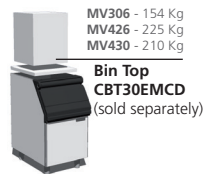

Slope Bin 181 kg

Features

- Slope front ice storage bin, for Gourmet & Dice Cubes, Flake, Superflake, Nugget, Cubelet ice.
- New sleek, contemporary styling. A perfect match to MC, MF, MV, PMV and Prodigy Scotsman modular cube ice machines in 76cm / 30" width.
- Convenient & hygienic internal ice scoop holder.
- Exterior panels in durable stainless steel.
- Polyurethane Insulation,
- High density, non-corroding Polyethylene bin liner, is designed with easy-to-clean rounded corners, and resists scratches and scuffs from ice scoops.
- Robust door frame will resist operational abuse.
- Rounded door-lip profile allows an easy reach for enhanced ease of operation.
- Fully removable door gasket seals door opening to reduce ice melt, easily disassembled for manual cleaning.
- Internal ice deflector enhances ice distribution to maximize bin storage capacity.
- Load resistant, stainless steel adjustable legs.
- Bin Caster available on request for selected models.
- Storage bin base drain tube conveniently rotates at 360° radius to allow ease-of-connection with any floor water drain position

(Application) capacity is calculated on 90% of total volume in the cubic feet x 34 lb/ft³ - 545 kg/m³.

(AHRI) capacity is calculated on 80% of total volume in the cubic feet x 30 lb/ft³ - 481 kg/m³.

Model	Ice Capacity (Application)		Ice Capacity (AHRI)		Internal Volume	[WxDxH mm] 762x843x1045
	[kg]	[lbs]	[kg]	[lbs]		
SB 393	181	399	141	310	0.368	[WxDxH inches] 30"x 33 3/16"x 41 1/8"