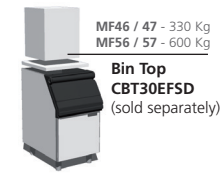

Slope Bin 181 kg

Features

- Slope front ice storage bin, for Gourmet & Dice Cubes, Flake, Superflake, Nugget, Cubelet ice.
- New sleek, contemporary styling. A perfect match to MC, MF, MV, PMV and Prodigy Scotsman modular cube ice machines in 76cm / 30" width.
- Convenient & hygienic internal ice scoop holder.
- Exterior panels in durable stainless steel.
- Polyurethane Insulation,
- High density, non-corroding Polyethylene bin liner, is designed with easy-to-clean rounded corners, and resists scratches and scuffs from ice scoops.
- Robust door frame will resist operational abuse.
- Rounded door-lip profile allows an easy reach for enhanced ease of operation.
- Fully removable door gasket seals door opening to reduce ice melt, easily disassembled for manual cleaning.
- Internal ice deflector enhances ice distribution to maximize bin storage capacity.
- Load resistant, stainless steel adjustable legs.
- Bin Caster available on request for selected models.
- Storage bin base drain tube conveniently rotates at 360° radius to allow ease-of-connection with any floor water drain position

(Application) capacity is calculated on 90% of total volume in the cubic feet x 34 lb/ft³ - 545 kg/m³.

(AHRI) capacity is calculated on 80% of total volume in the cubic feet x 30 lb/ft³ - 481 kg/m³.

Model	Ice Capacity (Application)		Ice Capacity (AHRI)		Internal Volume	[WxDxH mm] 762x843x1045
	[kg]	[lbs]	[kg]	[lbs]		
SB 393	181	399	141	310	0.368	[WxDxH inches] 30"x 33 3/16"x 41 1/8"