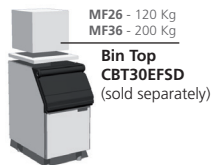

Slope Bin 181 kg

Features

- Slope front ice storage bin, for Gourmet & Dice Cubes, Flake, Superflake, Nugget, Cubelet ice.
- New sleek, contemporary styling. A perfect match to MC, MF, MV, PMV and Prodigy Scotsman modular cube ice machines in 76cm / 30" width.
- Convenient & hygienic internal ice scoop holder.
- Exterior panels in durable stainless steel.
- Polyurethane Insulation,
- High density, non-corroding Polyethylene bin liner, is designed with easy-to-clean rounded corners, and resists scratches and scuffs from ice scoops.
- Robust door frame will resist operational abuse.
- Rounded door-lip profile allows an easy reach for enhanced ease of operation.
- Fully removable door gasket seals door opening to reduce ice melt, easily disassembled for manual cleaning.
- Internal ice deflector enhances ice distribution to maximize bin storage capacity.
- Load resistant, stainless steel adjustable legs.
- Bin Caster available on request for selected models.
- Storage bin base drain tube conveniently rotates at 360° radius to allow ease-of-connection with any floor water drain position

(Application) capacity is calculated on 90% of total volume in the cubic feet x 34 lb/ft³ - 545 kg/m³.

(AHRI) capacity is calculated on 80% of total volume in the cubic feet x 30 lb/ft³ - 481 kg/m³.

Model	Ice Capacity (Application)		Ice Capacity (AHRI)		Internal Volume	[WxDxH mm] 762x843x1045
	[kg]	[lbs]	[kg]	[lbs]		
SB 393	181	399	141	310	0.368	[WxDxH inches] 30"x 33 3/16"x 41 1/8"