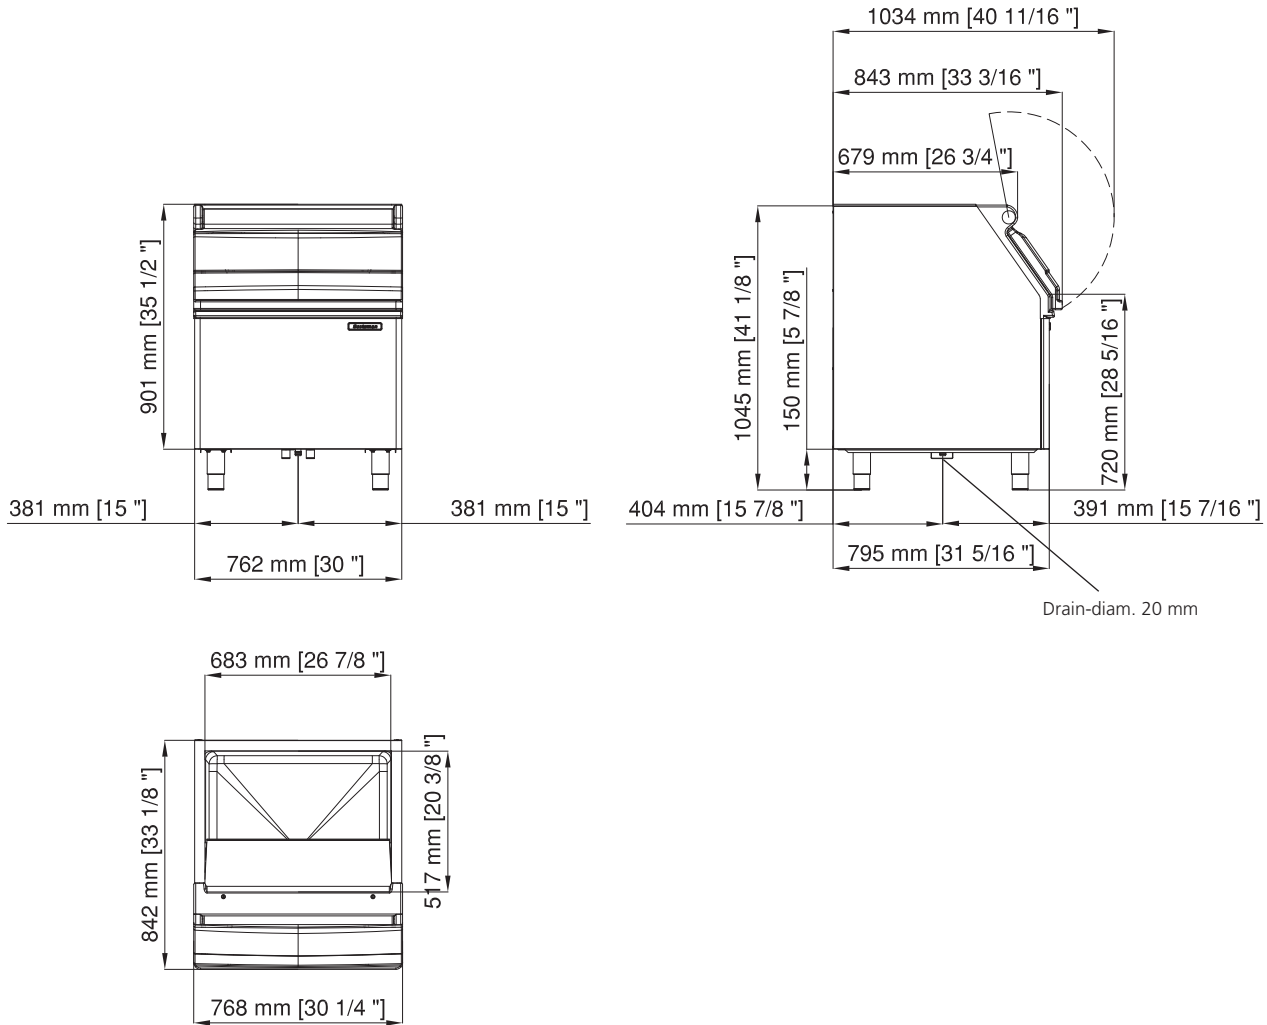

Slope Bin 181 kg

Features

- Slope front ice storage bin, for Gourmet & Dice Cubes, Flake, Superflake, Nugget, Cubelet ice.
- New sleek, contemporary styling. A perfect match to MC, MF, MV, PMV and Prodigy Scotsman modular cube ice machines in 76cm / 30" width.
- Convenient & hygienic internal ice scoop holder.
- Exterior panels in durable stainless steel.
- Polyurethane Insulation,
- High density, non-corroding Polyethylene bin liner, is designed with easy-to-clean rounded corners, and resists scratches and scuffs from ice scoops.
- Robust door frame will resist operational abuse.
- Rounded door-lip profile allows an easy reach for enhanced ease of operation.
- Fully removable door gasket seals door opening to reduce ice melt, easily disassembled for manual cleaning.
- Internal ice deflector enhances ice distribution to maximize bin storage capacity.
- Load resistant, stainless steel adjustable legs.
- Bin Caster available on request for selected models.
- Storage bin base drain tube conveniently rotates at 360° radius to allow ease-of-connection with any floor water drain position

(Application) capacity is calculated on 90% of total volume in the cubic feet x 34 lb/ft³ - 545 kg/m³.

(AHRI) capacity is calculated on 80% of total volume in the cubic feet x 30 lb/ft³ - 481 kg/m³.

Model	Ice Capacity (Application)		Ice Capacity (AHRI)		Internal Volume	[WxDxH mm] 762x843x1045
	[kg]	[lbs]	[kg]	[lbs]		
SB 393	181	399	141	310	0.368	[WxDxH inches] 30"x 33 3/16"x 41 1/8"

Storage capacity 181 Kg

	 [kg] [lbs]		 [kg] [lbs]	
SB 393	43	95	56	123

IMPORTANT NOTICE:
Models and specifications are subject to change without notice.
This spec sheet is meant for commercial purpose only.
For technical documentation please refer to our service manuals.