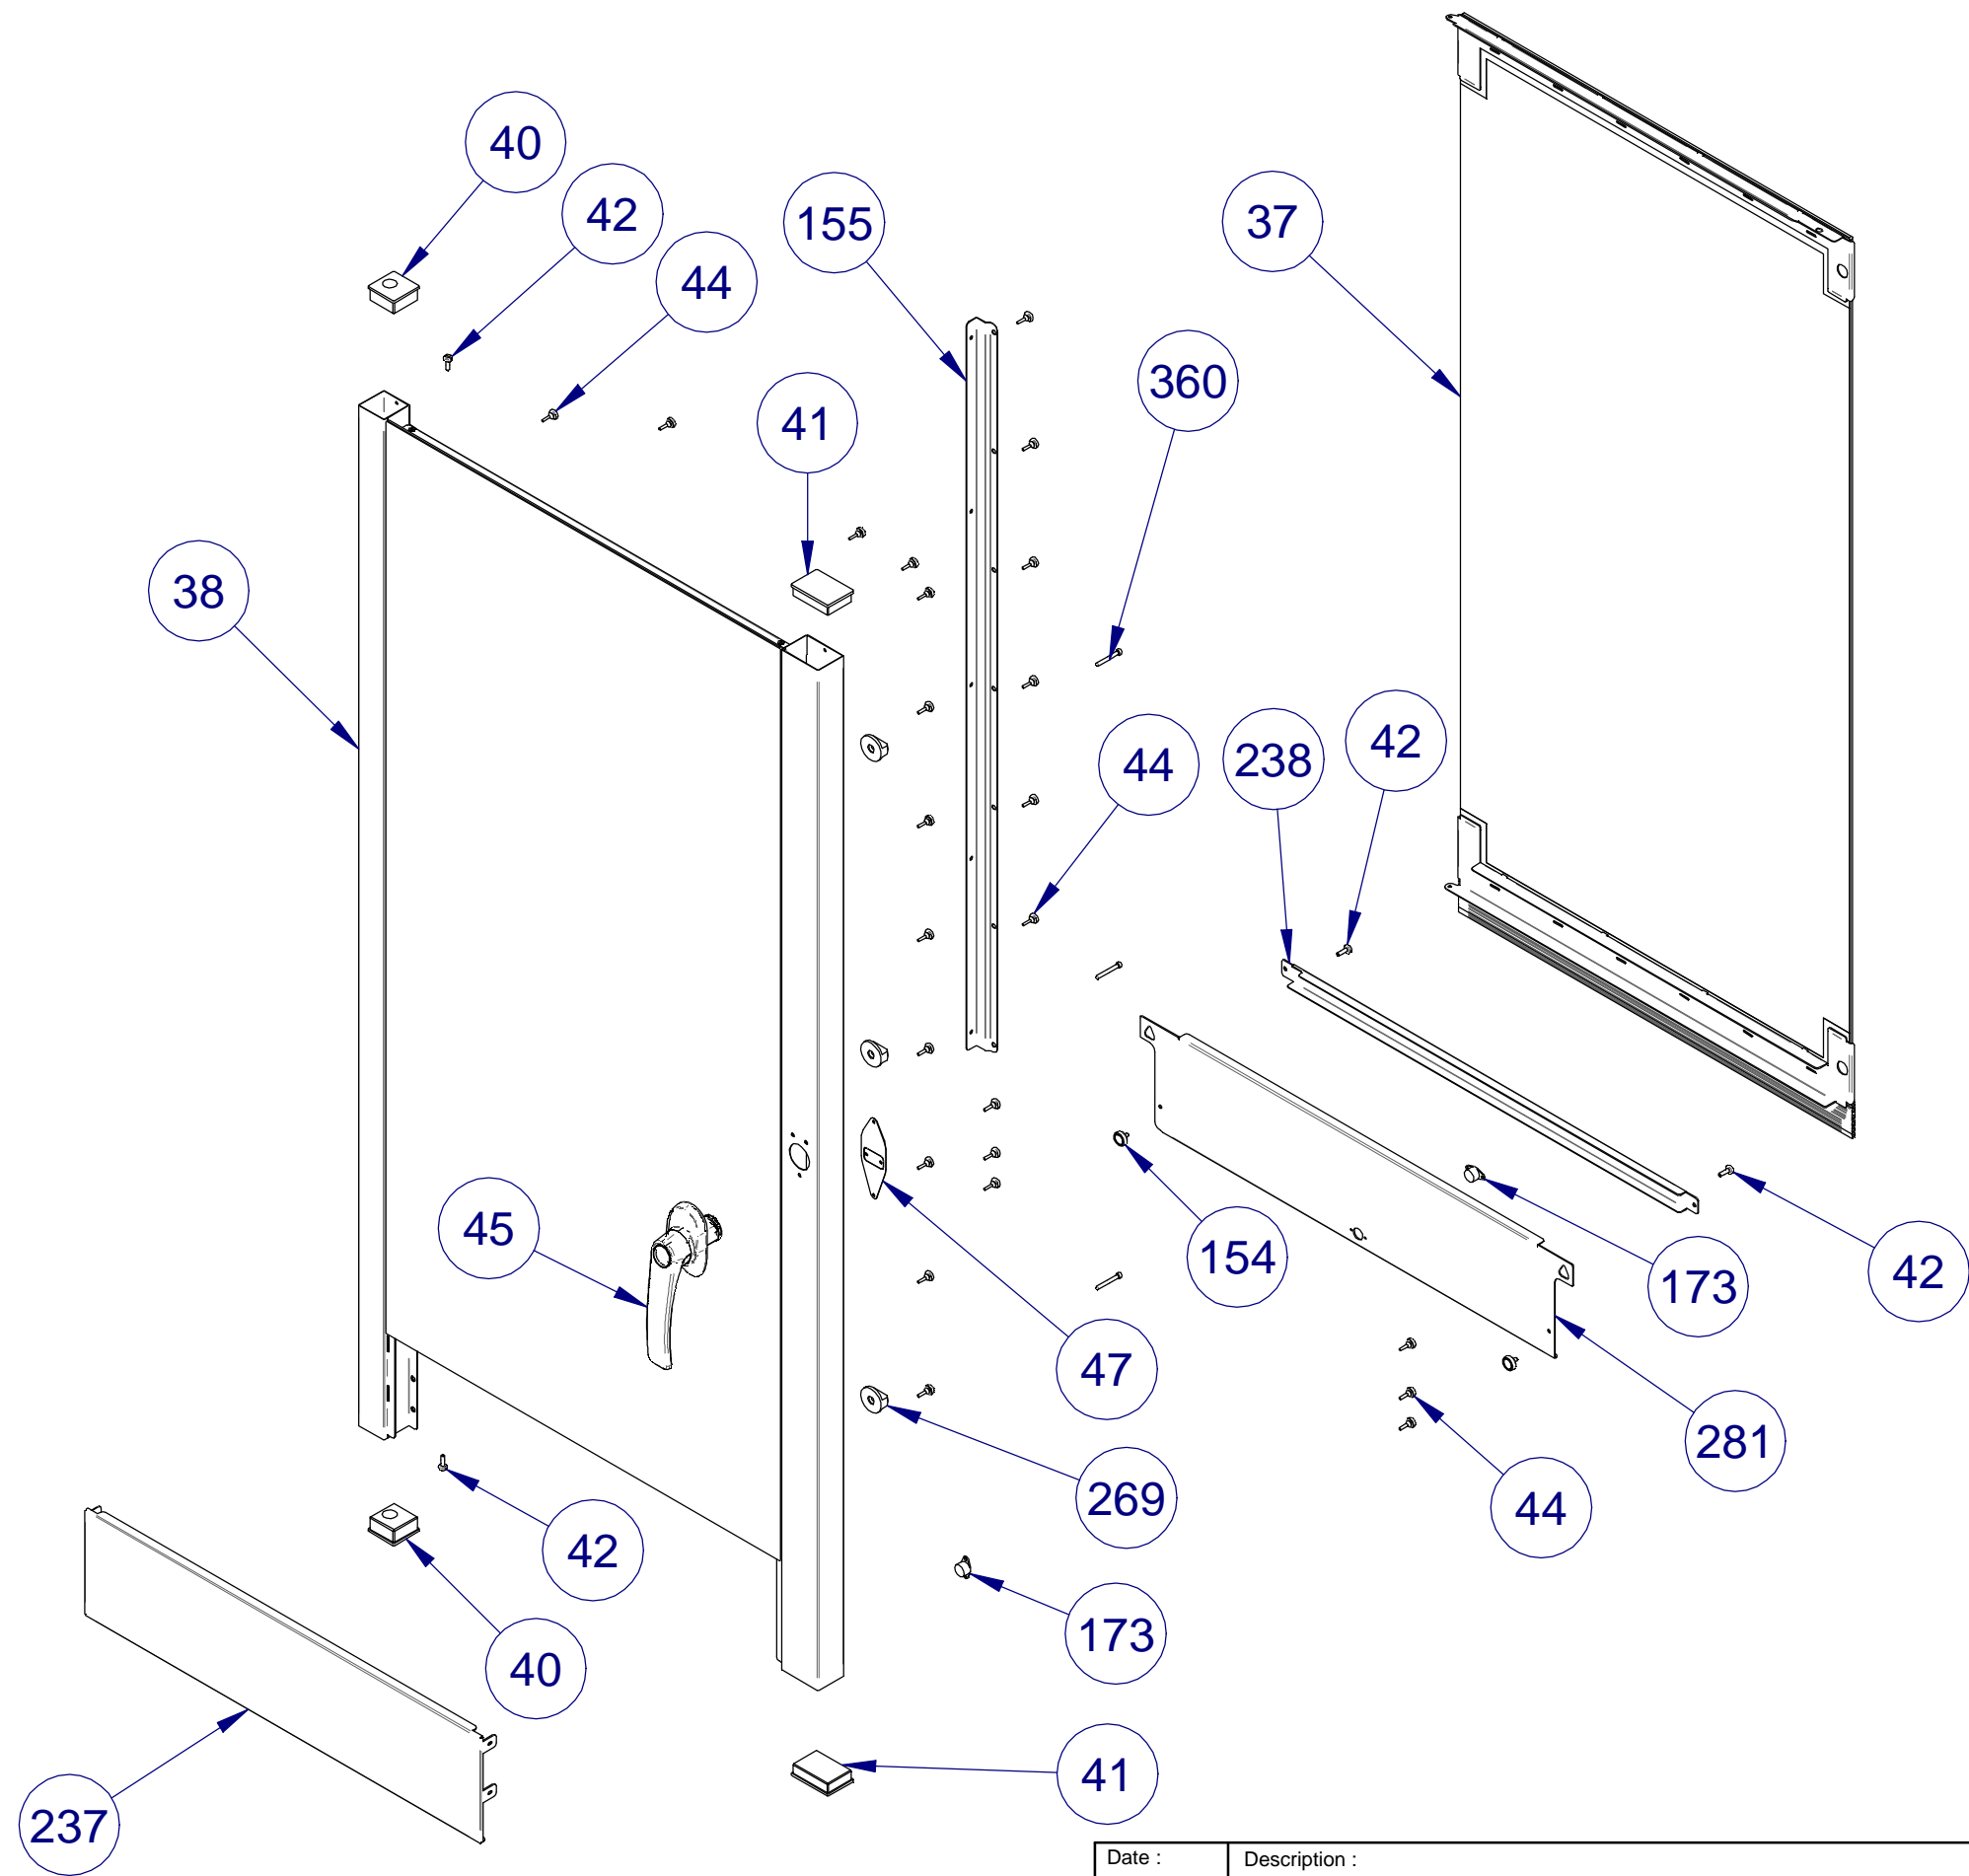

Scale : 1:22
 A3
 mm

Reserved property :
 Drawing by: PREVEDELLO M.

Date : 22/01/2021	Description
Model :	Name :

Scale :
1:10

Drawing by:
PREVEDELLO M.

Date : 22/01/2021	Description :
Model :	Name: