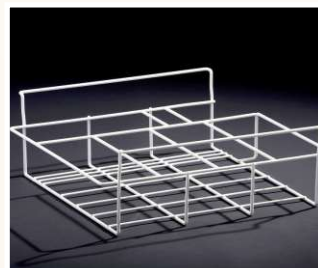

**F68**

Item 967 201 05

Features:

- Outside thermometer
- Lock
- No baskets

Height: 875 mm  
 Depth: 650 mm  
 Width: 1770 mm

EK26, EK36, EK46, EK56, EK66

Standard basket, 225 mm wide - item 280.398

Standard basket, 270 mm wide - item 280.400

Divider for basket 280.398  
Item 280.442

Divider for basket 280.400  
Item 280.443

Scoop Ice Basket, 4 rooms - item 280.617

Scoop Ice Basket, 5 rooms, item 280.618

Basket for ice buckets, 11 rooms total  
Item 280.601 Left side / Item 280.602 Right side

Scoop Ice Basket, item 280.567

Plastic top for basket 280.567  
Item 280.496

EK26, EK36, EK46, EK56, EK66

Light Canopy neutral, fit all models, branding optional

For 200 ltr:	115V - 760.575	ltr: 230V - 760.556
For 300 ltr:	115V - 760.576	ltr: 230V - 760.557
For 400 ltr:	115V - 760.577	ltr: 230V - 760.558
For 500 ltr:	115V - 760.578	ltr: 230V - 760.559
For 600 ltr:	115V - 760.579	ltr: 230V - 760.560