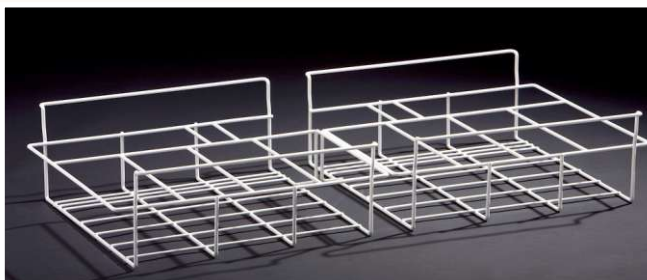

**F68**

Item 967 201 05

Features:

- Outside thermometer
- Lock
- No baskets

Height: 875 mm  
 Depth: 650 mm  
 Width: 1770 mm

EK26, EK36, EK46, EK56, EK66

Standard basket, 225 mm wide - item 280.398

Standard basket, 270 mm wide - item 280.400

Divider for basket 280.398  
Item 280.442

Divider for basket 280.400  
Item 280.443

Scoop Ice Basket, 4 rooms - item 280.617

Scoop Ice Basket, 5 rooms, item 280.618

Basket for ice buckets, 11 rooms total  
Item 280.601 Left side / Item 280.602 Right side

Scoop Ice Basket, item 280.567

Plastic top for basket 280.567  
Item 280.496

EK26, EK36, EK46, EK56, EK66

Light Canopy neutral, fit all models, branding optional

For 200 ltr:	115V - 760.575	ltr: 230V - 760.556
For 300 ltr:	115V - 760.576	ltr: 230V - 760.557
For 400 ltr:	115V - 760.577	ltr: 230V - 760.558
For 500 ltr:	115V - 760.578	ltr: 230V - 760.559
For 600 ltr:	115V - 760.579	ltr: 230V - 760.560