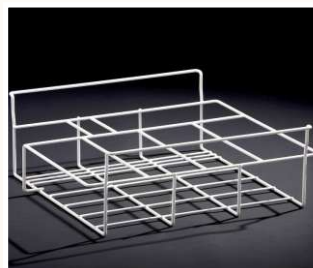

**F68**

Item 967 201 05

Features:

- Outside thermometer
- Lock
- No baskets

Height: 875 mm  
 Depth: 650 mm  
 Width: 1770 mm

EK26, EK36, EK46, EK56, EK66

Standard basket, 225 mm wide - item 280.398

Standard basket, 270 mm wide - item 280.400

Divider for basket 280.398  
Item 280.442

Divider for basket 280.400  
Item 280.443

Scoop Ice Basket, 4 rooms - item 280.617

Scoop Ice Basket, 5 rooms, item 280.618

Basket for ice buckets, 11 rooms total  
Item 280.601 Left side / Item 280.602 Right side

Scoop Ice Basket, item 280.567

Plastic top for basket 280.567  
Item 280.496

EK26, EK36, EK46, EK56, EK66

Light Canopy neutral, fit all models, branding optional

For 200 ltr:	115V - 760.575	ltr: 230V - 760.556
For 300 ltr:	115V - 760.576	ltr: 230V - 760.557
For 400 ltr:	115V - 760.577	ltr: 230V - 760.558
For 500 ltr:	115V - 760.578	ltr: 230V - 760.559
For 600 ltr:	115V - 760.579	ltr: 230V - 760.560