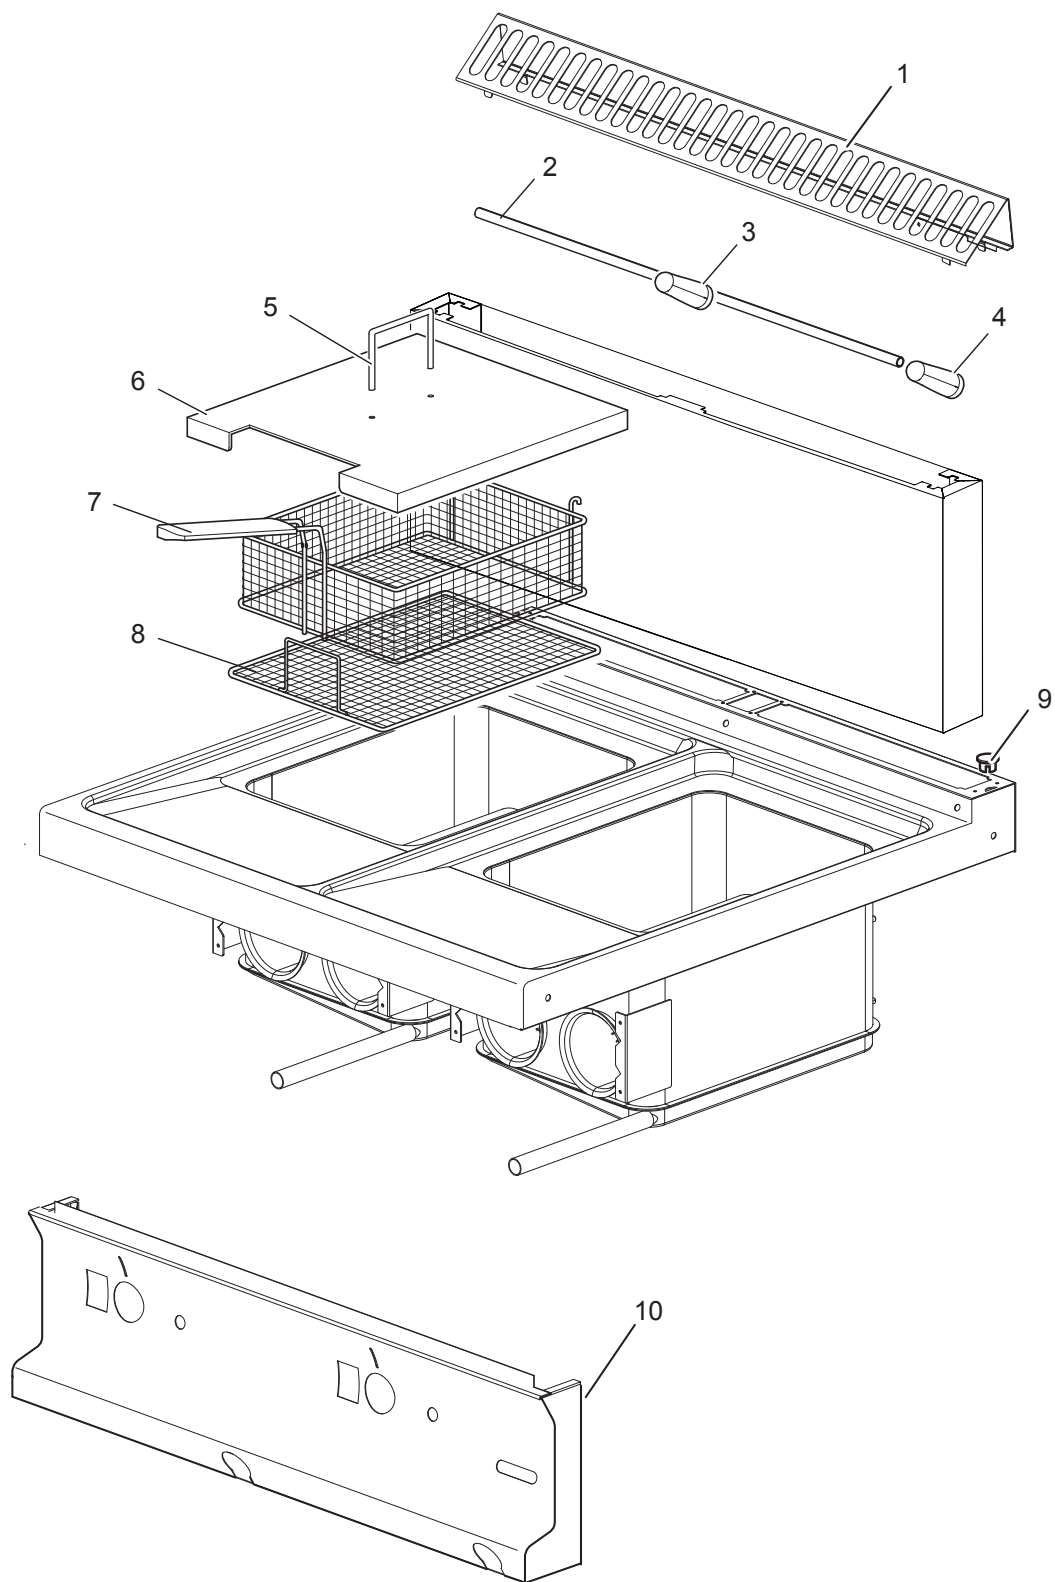

Nr.	Code	Title	Recommended
1.	184977	CHIMNEY GRILL	
2.	182905	PLATE	
5.	RTBF800020	HANDLE	
6.	167495	TANK LID	
7.	A650000006	BASKET FOR FRYER	
8.	RTCUC600080	BASKET SUPPORT GRID	
9.	163603	TOP CONNECTION	
10.	172888	CONTROL PANEL