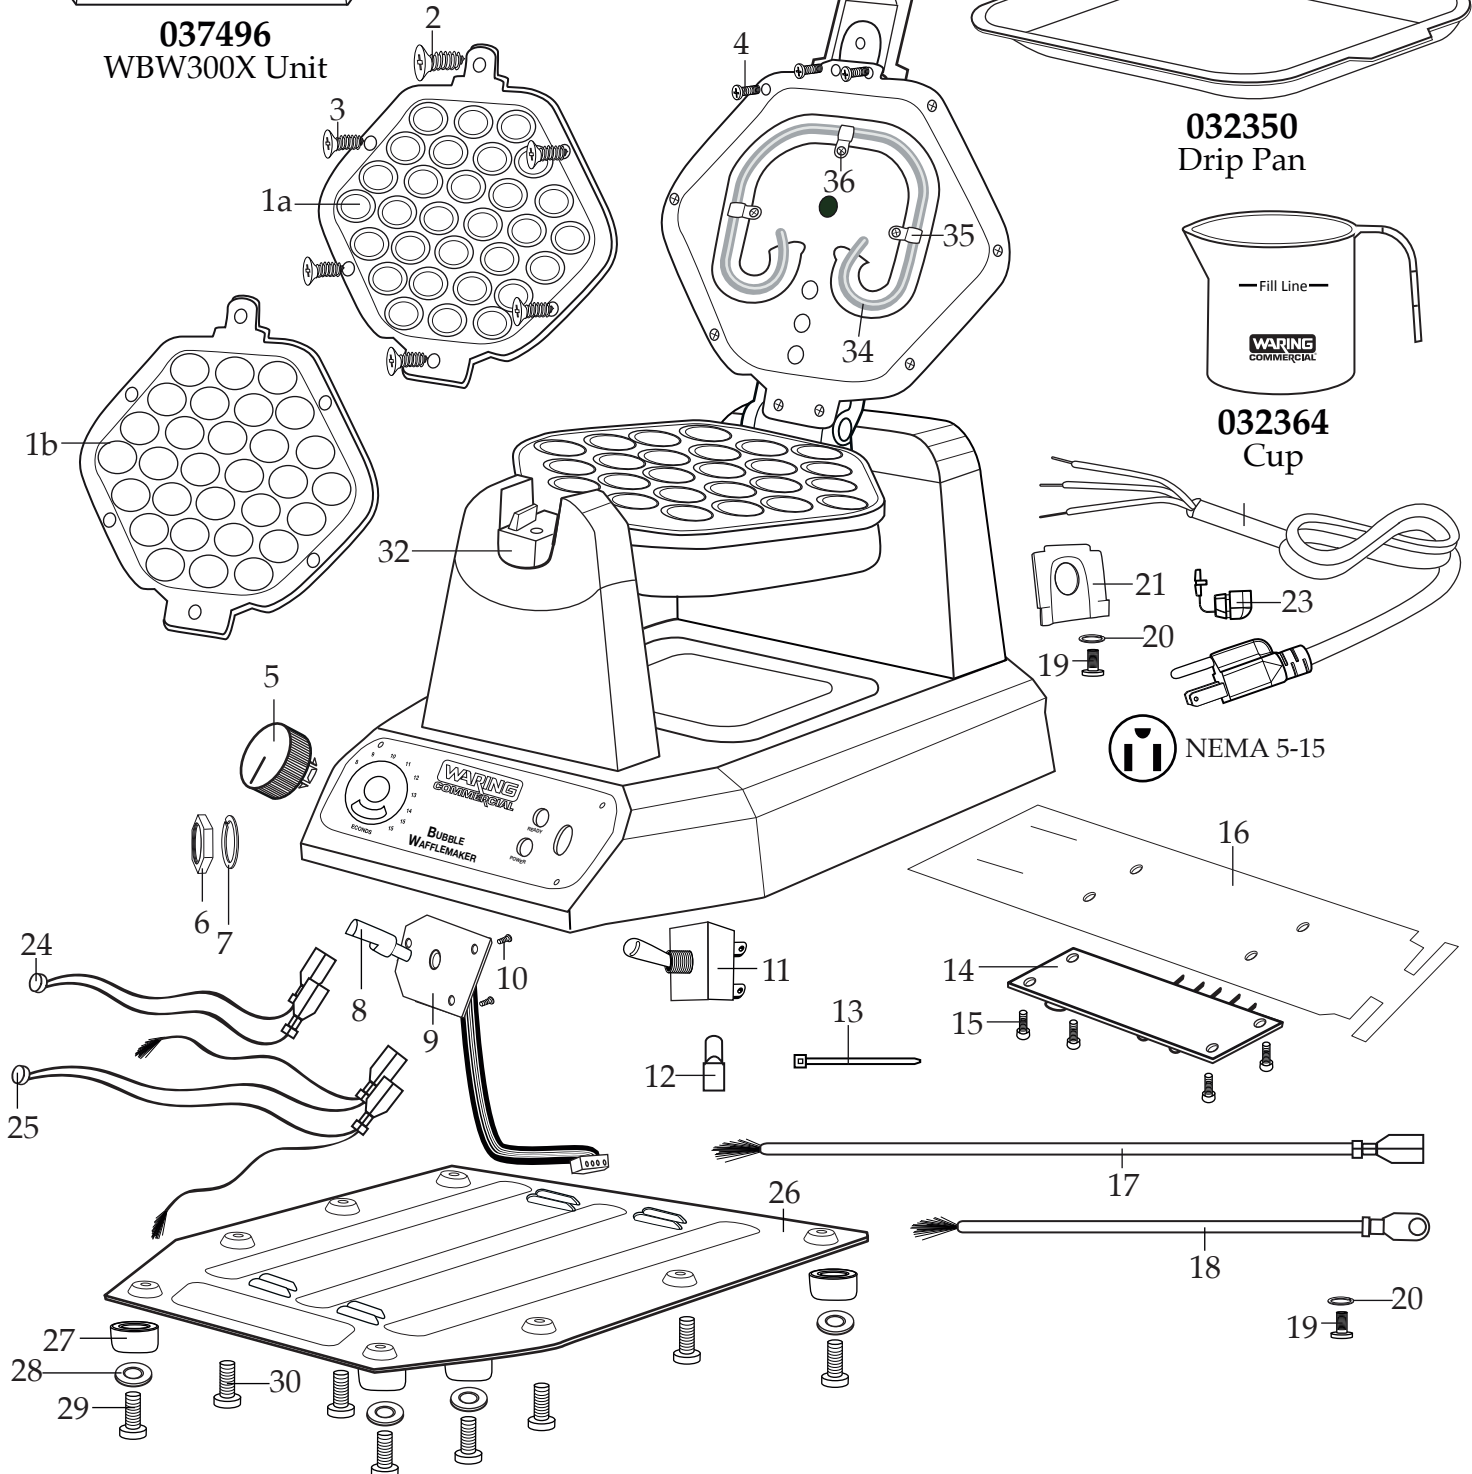

Catalog/Model

WBW300X

Waring Factory Service Center
314 Ella T. Grasso Ave.
Torrington, CT 06790
Tele. 1-800-269-6640

Waring Commercial
Fax 860-496-9017
www.waringcommercialproducts.com

Illustration#	Part#	Description
1a	037497	Bubble Top Plate
1b	037509	Bubble Bottom Plate
2	037357	Screw (1 top plate - 1 bottom plate)
3	037356	Screw (5 top plate - 5 bottom plate)
4	037493	Screw (10 top inner plate - 10 bottom inner plate)
5	032352	Knob
6	016236	Hex Nut
7	032356	Washer
8	036241	Connector Pole
9	035316	Darkness Control Board (short tape)
10	032359	Screw (3 required)
11	032368	Toggle Switch
12	012409	Small Crimp Connector (5 required)
	019123	Large Crimp Connector
13	013731	Wire Tie (7 required)
14	037490	PCB Board
15	032359	Screw (4 required)
16	030638	Power Board Shield
17	037492	15.5" Red Lead Assembly (2 required)
18	037491	8" Green Lead Assembly
19	035298	Ground Screw (2 required)
20	032751	Ground Spring Washer (2 required)
21	032371	Cord Plate
22	033494	Cord Set
23	035476	Strain Relief
24	037494	Green Light with Leads
25	037495	Red Light with Leads
26	032351	Bottom Plate
27	032353	Foot (4 required)
28	032354	Foot Washer (4 required)
29	032355	Screw (4 required)