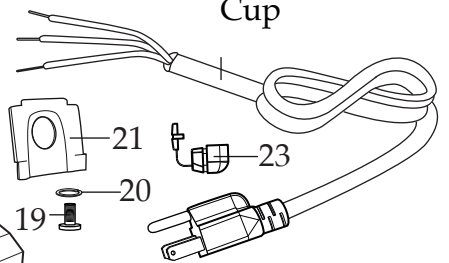

032364
Cup

NEMA 5-15