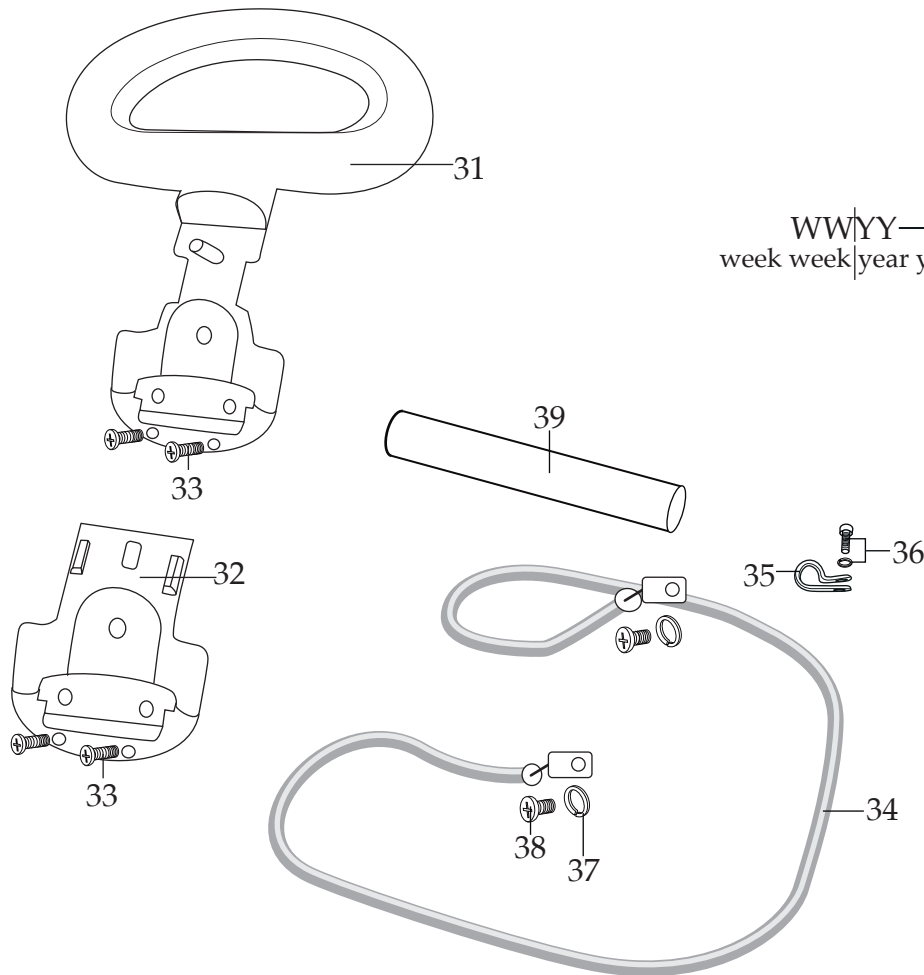

<b>Illustration#</b>	<b>Part#</b>	<b>Description</b>
1a	037497	Bubble Top Plate
1b	037509	Bubble Bottom Plate
2	037357	Screw (1 top plate - 1 bottom plate)
3	037356	Screw (5 top plate - 5 bottom plate)
4	037493	Screw (10 top inner plate - 10 bottom inner plate)
5	032352	Knob
6	016236	Hex Nut
7	032356	Washer
8	036241	Connector Pole
9	035316	Darkness Control Board (short tape)
10	032359	Screw (3 required)
11	032368	Toggle Switch
12	012409	Small Crimp Connector (5 required)
	019123	Large Crimp Connector
13	013731	Wire Tie (7 required)
14	037490	PCB Board
15	032359	Screw (4 required)
16	030638	Power Board Shield
17	037492	15.5" Red Lead Assembly (2 required)
18	037491	8" Green Lead Assembly
19	035298	Ground Screw (2 required)
20	032751	Ground Spring Washer (2 required)
21	032371	Cord Plate
22	033494	Cord Set
23	035476	Strain Relief
24	037494	Green Light with Leads
25	037495	Red Light with Leads
26	032351	Bottom Plate
27	032353	Foot (4 required)
28	032354	Foot Washer (4 required)
29	032355	Screw (4 required)

Illustration#	Part#	Description
30	032750	Bottom Plate Screw (4 required)
31	037488	Top Handle
32	037489	Bottom Handle
33	037493	Screw (2 top handle - 2 bottom handle)
34	037502	Heating Element (1 top - 1 bottom)
35	037503	Clamp (3 top heating element - 3 bottom heating element)
36	032359 037504	Screw (3 top clamps - 3 bottom clamps) Spring Washer (3 top clamps - 3 bottom clamps)
37	032751	Spring Washer (2 top heating element - 2 bottom heating element)
38	037505	Screw (2 top heating element - 2 bottom heating element)
39	037506	Insulated Sleeve (2 top heating element - 2 bottom heating element)