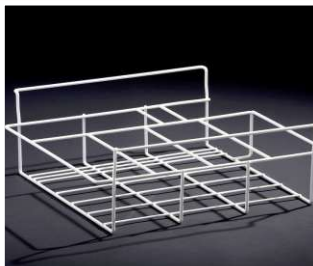

**F68**

Item 967 201 05

Features:

- Outside thermometer
- Lock
- No baskets

Height: 875 mm  
 Depth: 650 mm  
 Width: 1770 mm

EK26, EK36, EK46, EK56, EK66

Standard basket, 225 mm wide - item 280.398

Standard basket, 270 mm wide - item 280.400

Divider for basket 280.398  
Item 280.442

Divider for basket 280.400  
Item 280.443

Scoop Ice Basket, 4 rooms - item 280.617

Scoop Ice Basket, 5 rooms, item 280.618

Basket for ice buckets, 11 rooms total  
Item 280.601 Left side / Item 280.602 Right side

Scoop Ice Basket, item 280.567

Plastic top for basket 280.567  
Item 280.496

EK26, EK36, EK46, EK56, EK66

Light Canopy neutral, fit all models, branding optional

For 200 ltr:	115V - 760.575	ltr: 230V - 760.556
For 300 ltr:	115V - 760.576	ltr: 230V - 760.557
For 400 ltr:	115V - 760.577	ltr: 230V - 760.558
For 500 ltr:	115V - 760.578	ltr: 230V - 760.559
For 600 ltr:	115V - 760.579	ltr: 230V - 760.560