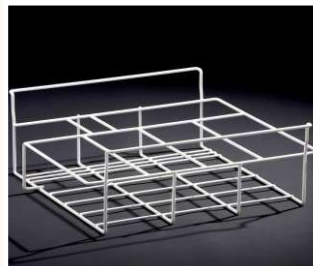

**F68**

Item 967 201 05

Features:

- Outside thermometer
- Lock
- No baskets

Height: 875 mm  
 Depth: 650 mm  
 Width: 1770 mm

EK26, EK36, EK46, EK56, EK66

Standard basket, 225 mm wide - item 280.398

Standard basket, 270 mm wide - item 280.400

Divider for basket 280.398  
Item 280.442

Divider for basket 280.400  
Item 280.443

Scoop Ice Basket, 4 rooms - item 280.617

Scoop Ice Basket, 5 rooms, item 280.618

Basket for ice buckets, 11 rooms total  
Item 280.601 Left side / Item 280.602 Right side

Scoop Ice Basket, item 280.567

Plastic top for basket 280.567  
Item 280.496

EK26, EK36, EK46, EK56, EK66

Light Canopy neutral, fit all models, branding optional

For 200 ltr:	115V - 760.575	ltr: 230V - 760.556
For 300 ltr:	115V - 760.576	ltr: 230V - 760.557
For 400 ltr:	115V - 760.577	ltr: 230V - 760.558
For 500 ltr:	115V - 760.578	ltr: 230V - 760.559
For 600 ltr:	115V - 760.579	ltr: 230V - 760.560