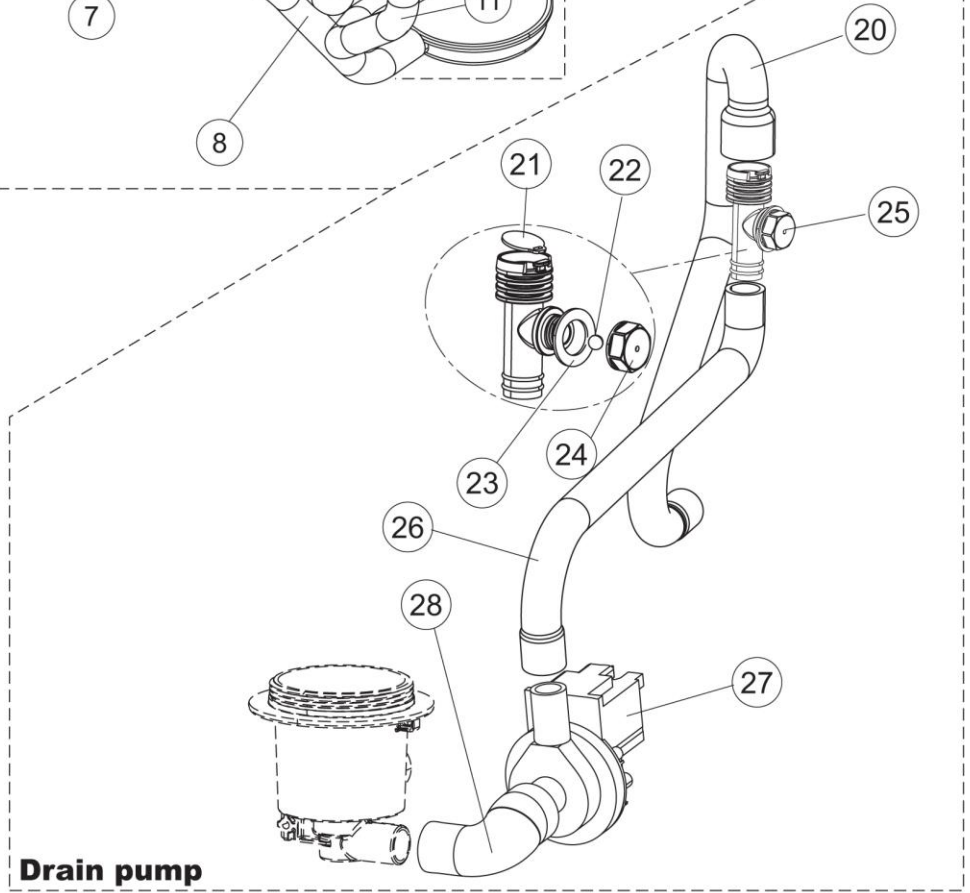

**Drain pump
Pompa scarico**