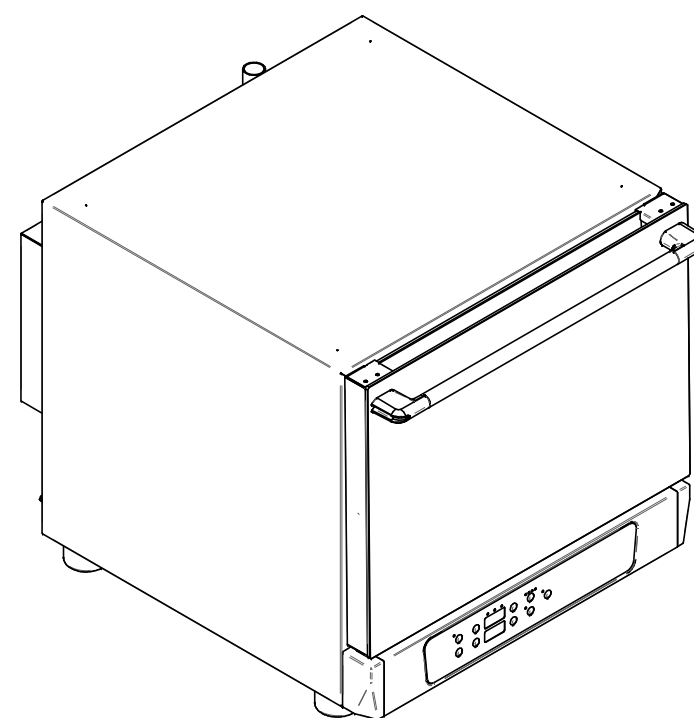

scala 1:10

ENGLISH	
05.	POWER SUPPLY CABLE
06.	HUMIDIFY SOLENOID VALVE 3/4" BSP (GAS)
07.	UNIPOTENTIAL TERMINAL
08.	COMPRESSION CABLE GLAND
09.	HOT FUMES EXHAUST CHIMNEY
10.	DIGITAL CONTROL

Scale : 1:10

Reserved property :

Drawing by:
C. R.

Date :
11/09/2014

Description :
OVEN DRAWINGS

Model :
B043D

Name:
AD44D

APACH