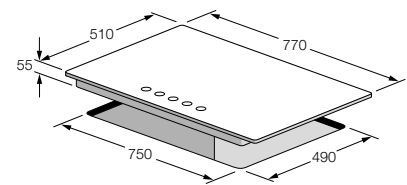

STANDARD ACCESSORIES

- Cast iron adaptor for Woks
- Cast iron reducer for small pans
- Power cord with plug

Obsidian black glass
FCH 775 G WK BK
Code EAN 8019801017829