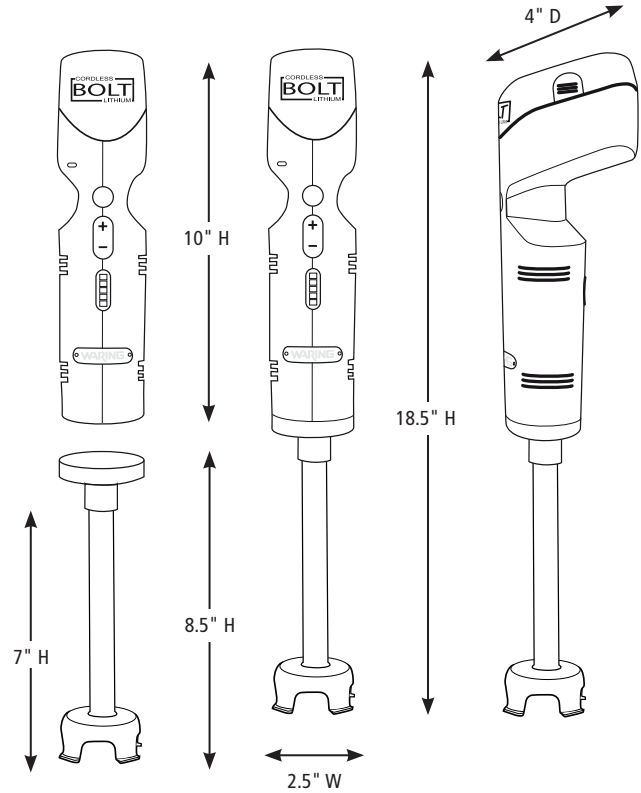

WSB38XSC Storage/Transport Case

WSB38XST 7" Stainless Steel Shaft

DIMENSIONS

Out of Box Weight: 2 lb.

ORDERING INFORMATION	#STD. PKG.	GIFTBOX WEIGHT	CUBIC FEET	BOX DIMENSIONS D X W X H	UPC	CASE PKG.	MC WEIGHT	MC DIMENSIONS D X W X H	MBC
WSB38X – BOLT® Cordless Lithium Immersion Blender	1	4.25 lb.	.441	9.75" x 5" x 15.625"	040072072154	4	20.4 lb.	11.125" x 21.875" x 16.125"	10040072072147