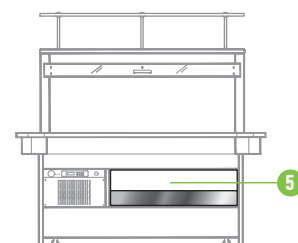

OPTIONAL pag. 39