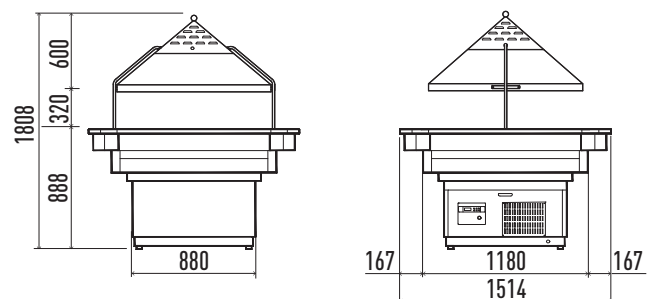

AISAMBALX

AISAMBAPAGLX

- Struttura in legno massiccio.
- Vasche in acciaio inox AISI 304.
- Refrigerazione ventilata tramite evaporatore interno alla vasca.
- Controllo digitale della temperatura vasca.
- Salita/discesa calotta one-touch.
- Copripiatti superiore.
- Colori disponibili: noce, rovere chiaro.

- Solid wood structure.
- Wells in AISI 304 stainless steel.
- Ventilated refrigeration by means of evaporator inside the well.
- Digital control of well temperature.
- One-touch lid raising and lowering system.
- Upper crystal shelf.
- Colours available: walnut, light oak.

T.A. 25°C - U.R. 60%

SAMBA LX 1200 RF VT

AISAMBALX

SAMBA LX 1200 BM

AISAMBAMLX

SAMBA LX 1200 BM 3F

AISAMBAMLX3F

SAMBA PAGODA LX RF VT

AISAMBAPAGLX/*