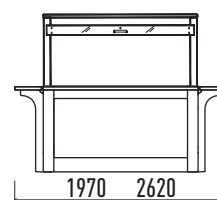

AIGBMNRF20

T.A. 25°C - U.R. 60%

- Le vasche sono realizzate in acciaio inox AISI 304.
- I sistemi di raffreddamento e riscaldamento delle vasche sono esterni alle vasche stesse.
- La struttura di tutti i mobili è in legno massiccio, di spessore fino a 30 mm, verniciato di colore noce.
- Le chiusure superiori delle vasche sono realizzate con cristalli in vetro temperato infrangibile e dotate di un'originale e BREVETTATO sistema di sollevamento/abbassamento "one touch".
- I Gastro buffet ENOFRIGO Gran Buffet Music consentono di rispettare le norme di igiene e temperatura previste dalla direttiva Europea 93/43/CEE HACCP, recepita ed attuata dal Governo Italiano con Decreto Legislativo 26/05/97 n. 155, e successivo aggiornamento del 18/01/2000. (G.U. n.13).

- The basins are made of AISI 304 stainless steel.
- The refrigeration and heating systems of the basins are external to the basins.
- The structure of the whole furniture is in solid wood, of a width up to 30 mm, painted in walnut.
- The closing canopies of the basins are made of shatterproof, tempered crystal glass and come supplied with the original PATENTED system for "ONE TOUCH" lifting and lowering.

ISOLA 1400 RF 4-1/1 ATGBMIRF14

ISOLA 2000 RF 6-1/1 ATGBMIRF20

ISOLA 2000 RF/NE ATGBMINRF20

ISOLA 1400 RF VT * 4-1/1 ATGBMIVTRF14

ISOLA 1400 BM 4-1/1 ATGBMIBM14

ISOLA 2000 BM 6-1/1 ATGBMIBM20

ISOLA 2000 BM/NE ATGBMINBM20

ISOLA 1400 NE ATGBMIN14

ISOLA 2000 NE ATGBMIN20

*solo 1 cassetto / only 1 drawer