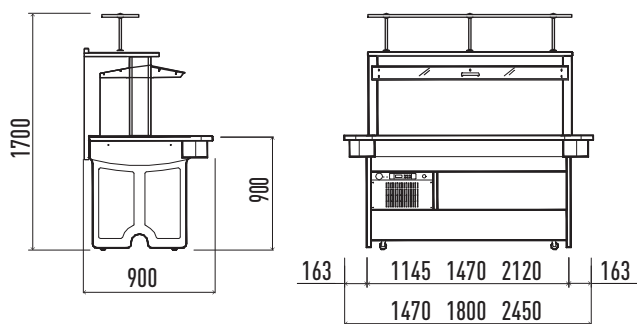

A1TANGOMWRFLX20/S

BUFFET

- Struttura in legno massiccio.
- Vasche in acciaio inox AISI 304.
- Refrigerazione statica tramite evaporatore esterno alla vasca (NO VT).
- Controllo digitale della temperatura vasca.
- Vano a giorno (NO VT).
- Ruote piroettanti.
- Salita/discesa calotta one-touch.
- Copripiatti superiore.
- Colori disponibili: noce, rovere chiaro.

- Solid wood structure.
- Wells in AISI 304 stainless steel.
- Static refrigeration by means of evaporator outside the well (NO VT).
- Digital control of well temperature.
- Open compartment (NO VT).
- Swivel wheels.
- One-touch lid raising and lowering system.
- Upper crystal shelf.
- Colours available: walnut, light oak.

TANGO WALL LX MAXI 1000 RF

A1TANGOMWRFLX10

TANGO WALL LX MAXI 1400 RF

A1TANGOMWRFLX14

TANGO WALL LX MAXI 2000 RF

A1TANGOMWRFLX20

TANGO WALL LX MAXI 1000 RF VT

A1TANGOMWVTRFLX10

TANGO WALL LX MAXI 1400 RF VT

A1TANGOMWVTRFLX14

TANGO WALL LX MAXI 1000 PRF

A1TANGOMWPRFLX10

TANGO WALL LX MAXI 1400 PRF

A1TANGOMWPRFLX14

TANGO WALL LX MAXI 2000 PRF

A1TANGOMWPRFLX20

TANGO WALL LX MAXI 1000 BM

A1TANGOMWBMLX10

TANGO WALL LX MAXI 1400 BM

A1TANGOMWBMLX14

TANGO WALL LX MAXI 1400 BM 3F

A1TANGOMWBMLX143F

TANGO WALL LX MAXI 2000 BM

A1TANGOMWBMLX20

TANGO WALL LX MAXI 2000 BM 3F

A1TANGOMWBMLX203F

TANGO WALL LX MAXI 1000 1PC

A1TANGOMW1PCLX10

TANGO WALL LX MAXI 1400 2PC

A1TANGOMW2PCLX14

TANGO WALL LX MAXI 2000 3PC

A1TANGOMW3PCLX20

TANGO WALL LX MAXI 1000 NE

A1TANGOMWNELX10

TANGO WALL LX MAXI 1400 NE

A1TANGOMWNELX14

TANGO WALL LX MAXI 2000 NE

A1TANGOMWNELX20

T.A. 25°C - U.R. 60%

OPTIONAL pag. 39