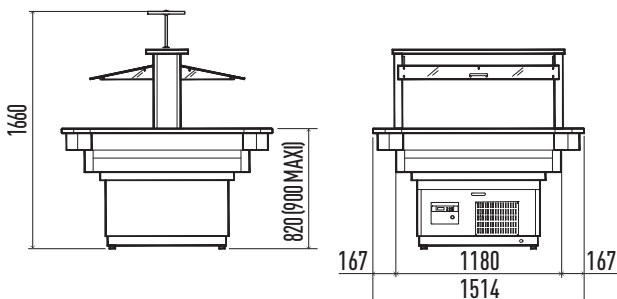

AISAMBALX

AISAMBAPAGLX

- Struttura in legno massiccio.
- Vasche in acciaio inox AISI 304.
- Refrigerazione ventilata tramite evaporatore interno alla vasca.
- Controllo digitale della temperatura vasca.
- Salita/discesa calotta one-touch.
- Copripiatti superiore.
- Colori disponibili: noce, rovere chiaro.

- Solid wood structure.
- Wells in AISI 304 stainless steel.
- Ventilated refrigeration by means of evaporator inside the well.
- Digital control of well temperature.
- One-touch lid raising and lowering system.
- Upper crystal shelf.
- Colours available: walnut, light oak.

T.A. 25°C - U.R. 60%

SAMBA LX 1200 RF VT

AISAMBALX

SAMBA LX 1200 BM

AISAMBAMLX

SAMBA LX 1200 BM 3F

AISAMBAMLX3F

SAMBA PAGODA LX RF VT

AISAMBAPAGLX/*