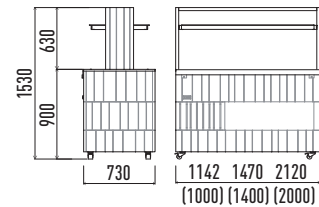

Top Quarzo Quartz-resin Top

(QPRF, QPC, QNE)

T.A. 25°C - U.R. 60%

	DOGE ISOLA 1000 QPRF		A1DOGEIQPRF10/*
	DOGE ISOLA 1400 QPRF		A1DOGEIQPRF14/*
	DOGE ISOLA 2000 QPRF		A1DOGEIQPRF20/*
	DOGE ISOLA 1000 QPC		A1DOGEIQPC10/*
	DOGE ISOLA 1400 QPC		A1DOGEIQPC14/*
	DOGE ISOLA 2000 QPC		A1DOGEIQPC20/*
	DOGE ISOLA 1000 QNE		A1DOGEIQNE10/*
	DOGE ISOLA 1400 QNE		A1DOGEIQNE14/*
	DOGE ISOLA 2000 QNE		A1DOGEIQNE20/*