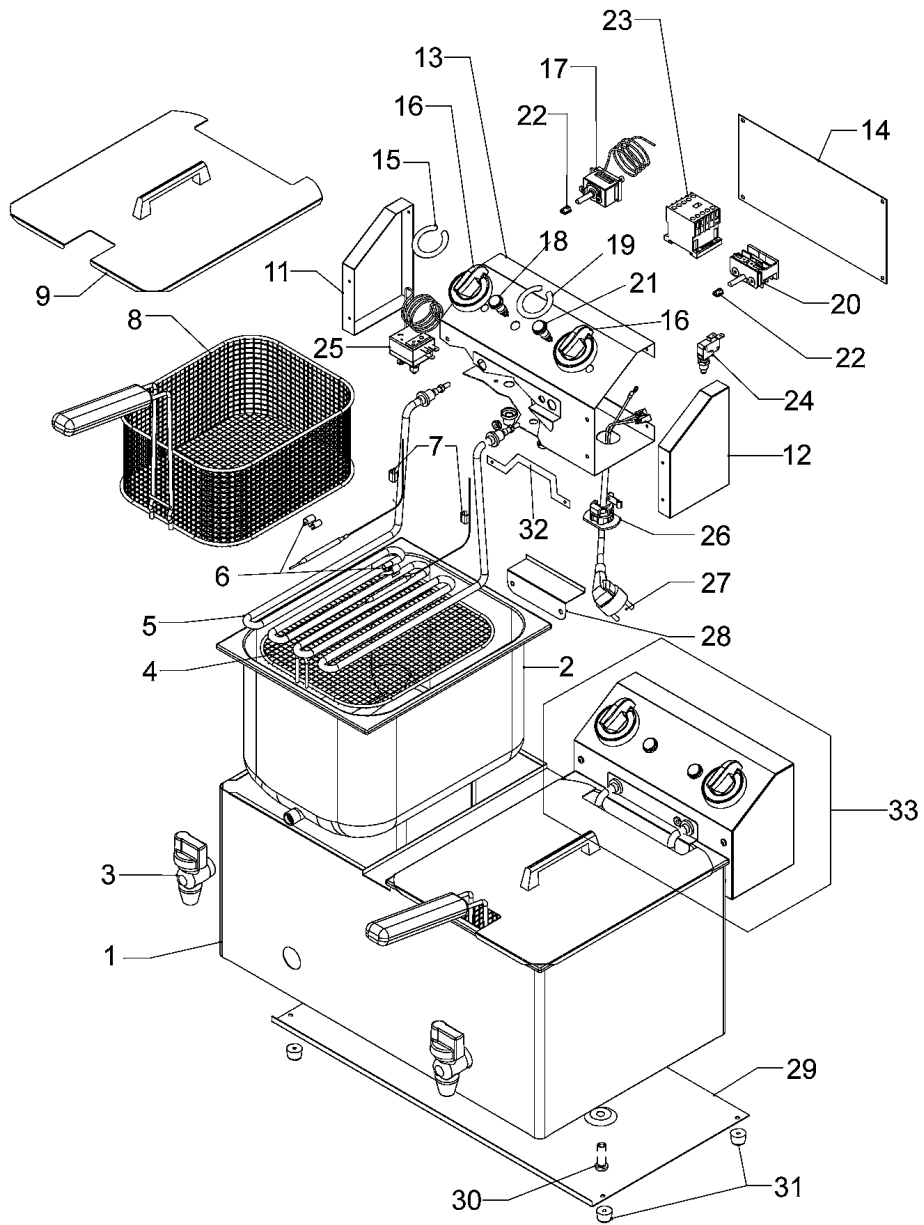

POS. CODE	
1	CO6937
1	CO6938
1	CO6939
1	CO6940
1	CO6984
1	CO6985
1	CO6986
1	CO6987
2	CO6941
2	CO6942
2	CO6943
2	CO6944
3	CO6945
4	CO6947
4	CO6948
5	CO6949
5	CO6950
6	CO6952
7	CO6953
8	CO6954
8	CO6955
8	CO6956
9	CO6957
9	CO6958
9	CO6959
10	CO6960
11	CO6961
12	CO6962
13	CO6963
13	CO6964
13	CO6965
14	CO6966
14	CO6967
14	CO6968
15	CO7171
16	SL3550
17	CO6969
18	CO6970
19	CO6971
19	CO6972