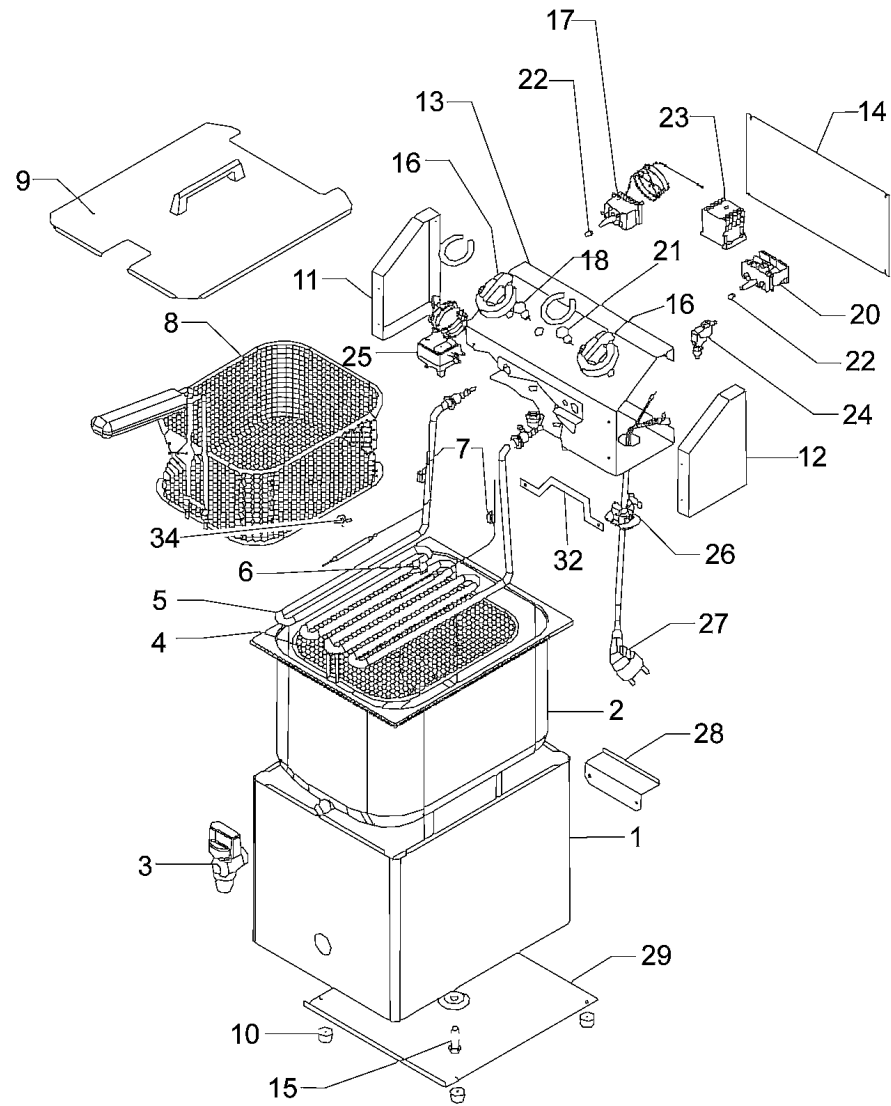

POS. CODE	
1	CO6937
1	CO6938
1	CO6939
1	CO6940
1	CO6984
1	CO6985
1	CO6986
1	CO6987
2	CO6941
2	CO6942
2	CO6943
2	CO6944
3	CO6945
4	CO6947
4	CO6948
5	CO6949
5	CO6950
6	CO6952
7	CO6953
8	CO6954
8	CO6955
8	CO6956
9	CO6957
9	CO6958
9	CO6959
10	CO6960
11	CO6961
12	CO6962
13	CO6963
13	CO6964
13	CO6965
14	CO6966
14	CO6967
14	CO6968
15	CO7171
16	SL3550
17	CO6969
18	CO6970
19	CO6971
19	CO6972