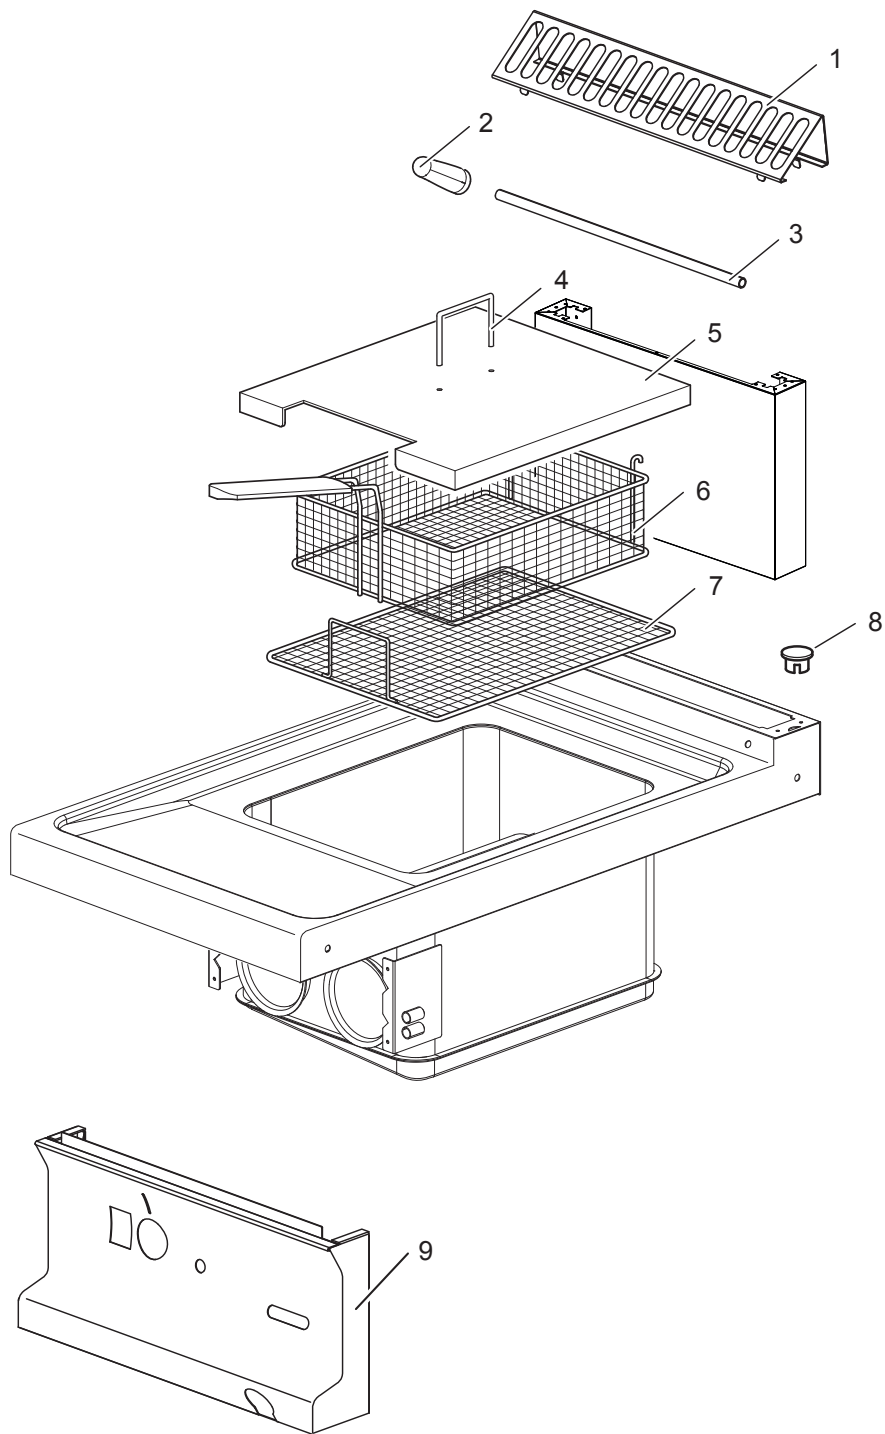

Nr.	Code	Title	Recommended
1.	184630	CHIMNEY GRILL	
3.	182905	PLATE	
4.	RTBF800020	HANDLE	
5.	167495	TANK LID	
6.	A650000006	BASKET FOR FRYER	
7.	RTCU600080	BASKET SUPPORT GRID	
8.	163603	TOP CONNECTION	
9.	172886	CONTROL PANEL