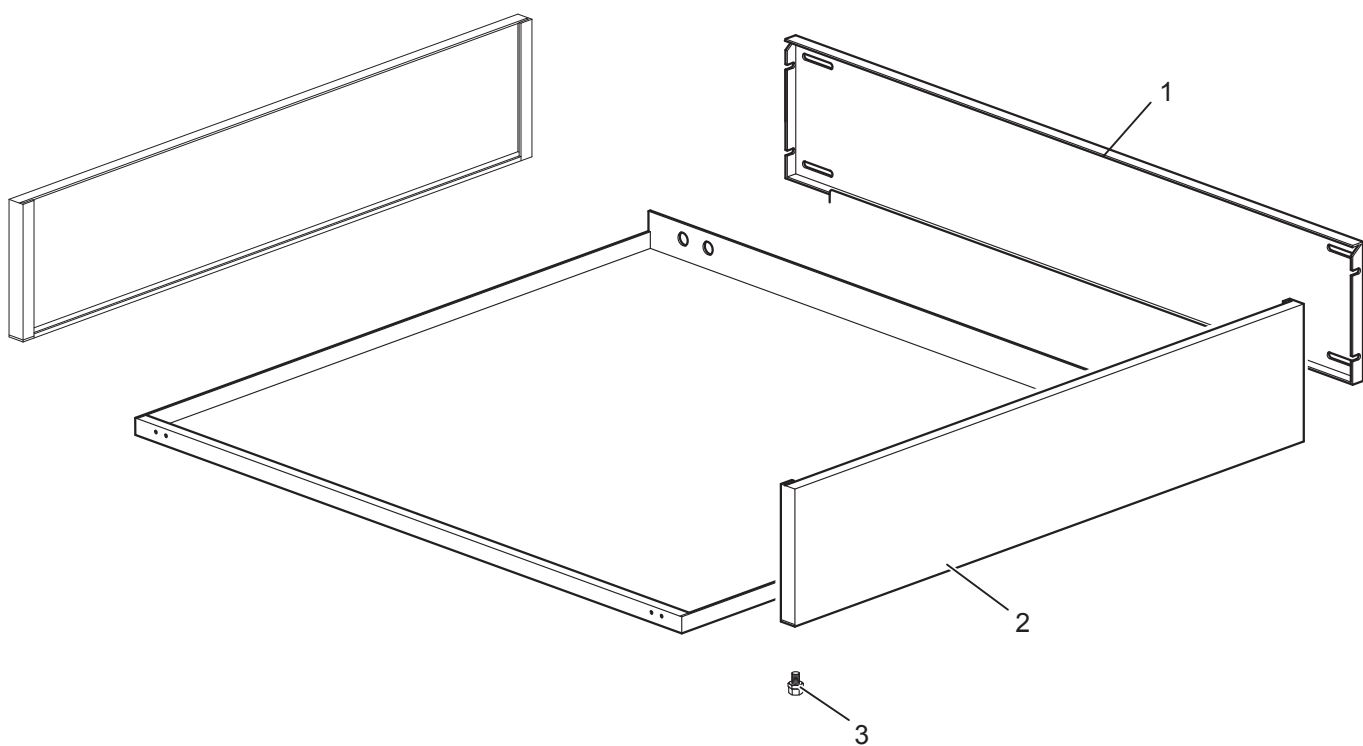

Nr.	Code	Title	Recommended
1.	184630	CHIMNEY GRILL	
3.	182905	PLATE	
4.	RTBF800020	HANDLE	
5.	167495	TANK LID	
6.	A650000006	BASKET FOR FRYER	
7.	RTCU600080	BASKET SUPPORT GRID	
8.	163603	TOP CONNECTION	
9.	172886	CONTROL PANEL	