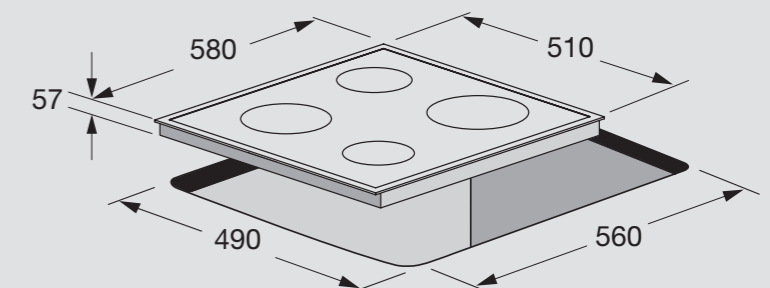

HIN603

HIN604