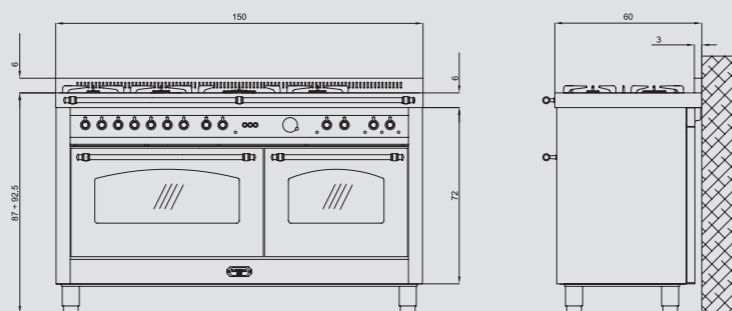

“Easy To Clean” enamelling
Cooling Fan

Power absorbed: 8.150 W
Gas consumption: 16,75 kW