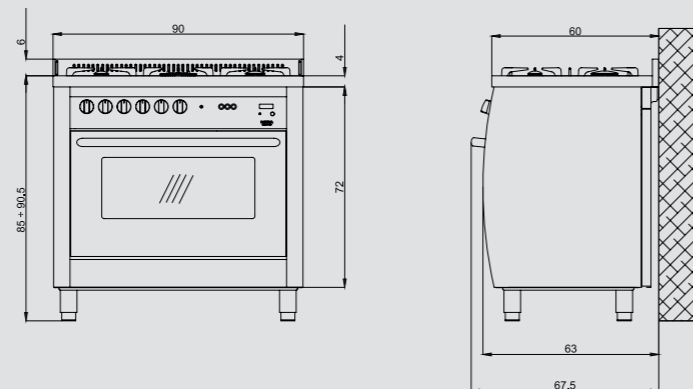

ITEM CODE: 62010003
EAN CODE: 8022389008226

CURVA

1. **Hob**
2. mirror polished
   - 5 gas burners (1 triple crown)
   - Gas-Stop safety device

Dimensions (cm - WxDxH): 90x60x85/90,5
Color: Brushed steel
Finish: Stainless Steel
Adjustable metal feet

Burner Type	Max. Input (kW)
A	1,10
SR	1,75
R	2,80
TRIPLE CROWN	3,70

CG96GV/C

1. **Oven**
2. convection gas oven
   - Gas-Stop safety device
   - 101 l gross capacity
   - internal dimensions (cm - WxDxH): 67,8x40x37
   - max temperature: 260°
   - electric grill
   - digital timer
   - telescopic shelves support

Power absorbed: 1.820 W
Gas consumption: 17,15 kW

	Bottom Heat	Top Heat	Grill	Maxi-Grill	Fan
CONVECTION GAS OVEN	-	-	1750 W	-	-
MULTIFUNCTION ELECTRIC OVEN	1750 W	1000 W	2000 W	3000 W	2500 W

Technical drawing (cm):