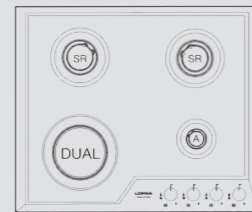

HDS690

1. **Hob**
2. 4 gas burners (1 triple crown)
   - Gas-Stop safety device
   - frontal control knobs

Dimensions (cm - WxD): 60x50
Color: Steel
Finish: Stainless Steel

Burner Type	Max. Input (kW)
A	1.00
SR	1.75
R	3.00
TRIPLE CROWN	3.90

HDS690