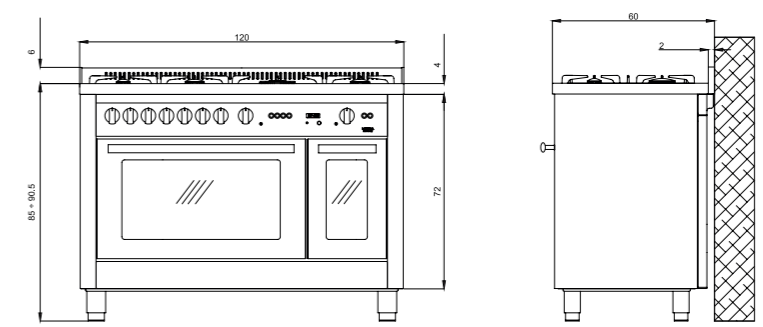

Technical drawing (cm):