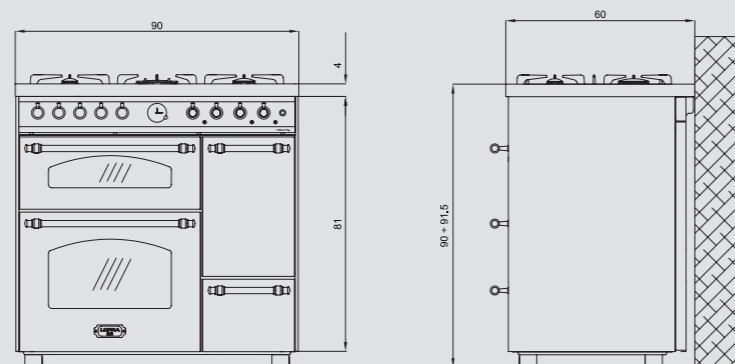

ITEM CODE: 60260001
EAN CODE: 8022389017747

1. **Hob**
2. brushed steel
   - 5 gas burners (1 triple crown)
   - Gas-Stop safety device

1. **Main Oven**
2. multifunction electric electric
   - 9 cooking programs
   - 72 l gross capacity
   - internal dimensions (cm - WxDxH): 47,9x40x36,9
   - max temperature: 260°
   - electric grill
   - roisserie
   - electronic analogue programmer
   - telescopic shelves support

1. **Upper Oven**
2. electric static oven
   - 40 l gross capacity
   - internal dimensions (cm - WxDxH): 47,9x44,8x17,6
   - max temperature: 250°
   - electric grill

1. **Side Oven**
2. electric static oven
   - 35 l gross capacity
   - internal dimensions (cm - WxDxH): 23x40,8x36,9
   - electric grill
   - roisserie

1. **Storage Compartment**
2. 9,6 lt. gross capacity
   - internal dimensions (cm - WxDxH): 24x39,8x10

"Easy To Clean" enamelling
Cooling Fan

Dimensions (cm - WxDxH): 90x60x90/91.5
Color: Black Matt
Finish: Brass
Also available with bronze or chrome finish
Adjustable metal feet

Burner Type	Max. Input (kW)
A	1,10
SR	1,75
R	2,80
TRIPLE CROWN	3,70

	Bottom Heat	Top Heat	Grill	Maxi-Grill	Fan
MULTIFUNCTION ELECTRIC OVEN	1650 W	900 W	1500 W	2400 W	2000 W
LEFT STATIC OVEN	1200 W	950 W	1900 W	-	-
RIGHT STATIC OVEN	1200 W	500 W	1000 W	-	-

Technical drawing (cm):

Power absorbed: 6.520 W
Gas consumption: 12,15 kW