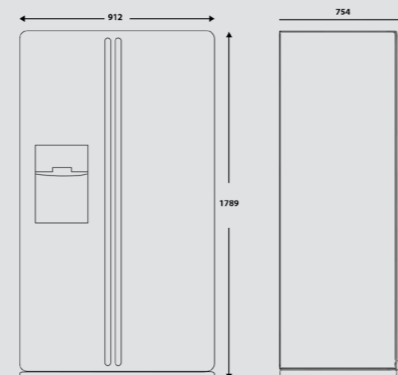

Comfort

- beverage dispenser: Water + Ice
- internal electronic control panel
- acoustic signaling of door opening
- long handles

Dimensions (cm - WxDxH): 91,2x 178x71,6 cm

Color: Black Matt

Finish: Brass

Also available with bronze or chrome finish

Technical drawing (cm):