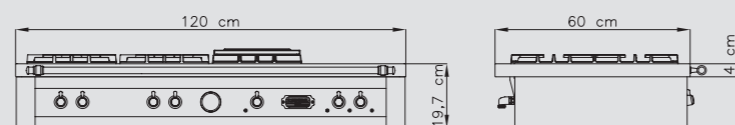

DOLCEVITA 120

TRBI126/5C

ITEM CODE: 29230610
EAN CODE: 8022389018225

1. **Hob**
2. brushed steel finish
   - 5 gas brass burners (2 Dual crowns)
   - Gas-Stop safety device
   - 1 two-zone glass ceramic plate

Dimensions (cm - WxDxH): 120x60x20
Color: Ivory
Finish: Brass
Also available with bronze or chrome finish

Burner Type	Max. Input (kW)
A	1.00
SR	1.75
R	3.00
DUAL 125 MM	3.90
DUAL 145 MM	4.50

Technical drawing (cm):

AVAILABLE COLORS

TRNM126/5C

ITEM CODE: 29230608
EAN CODE: 8022389018218

TRS126/5C

ITEM CODE: 29230612
EAN CODE: 8022389018201

RANGE TOPS

RANGE TOPS