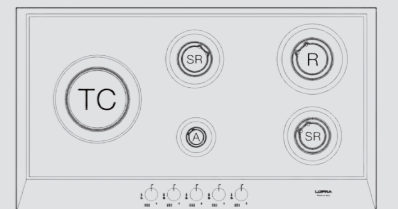

ITEM CODE: 29230107
EAN CODE: 8022389010052

1. **Hob**
2. 5 gas burners (1 triple crown)
   - Gas-Stop safety device
   - frontal control knobs

Dimensions (cm - WxD): 90x50
Color: Steel
Finish: Stainless Steel

Burner Type	Max. Input (kW)
A	1.00
SR	1.75
R	3.00
TRIPLE CROWN	3.90