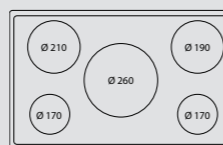

#### Hob

- induction
- 5 booster cooking zones
- child lock
- residual heat indicator light
- limiter to 7400W

Dimensions [cm - WxDxH]: 90x60x85/90,5

Color: Stainless Steel  
Finish: Stainless Steel  
Adjustable metal feet