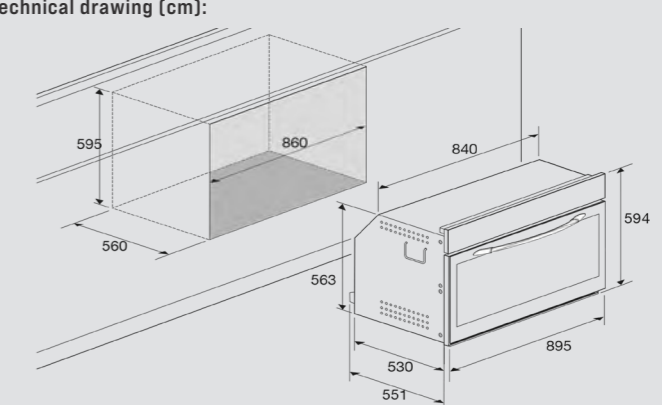

Dimensions (cm - WxDxH): 90x55x60

Color: Black Glass

Finish: Stainless Steel

“Easy To Clean” enamelling

Cooling Fan

Technical drawing (cm):