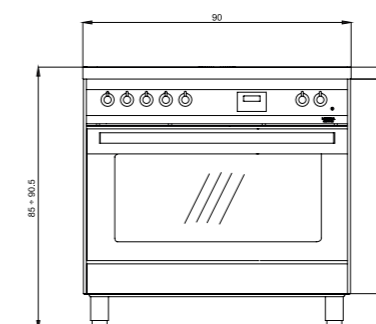

Technical drawing (cm):