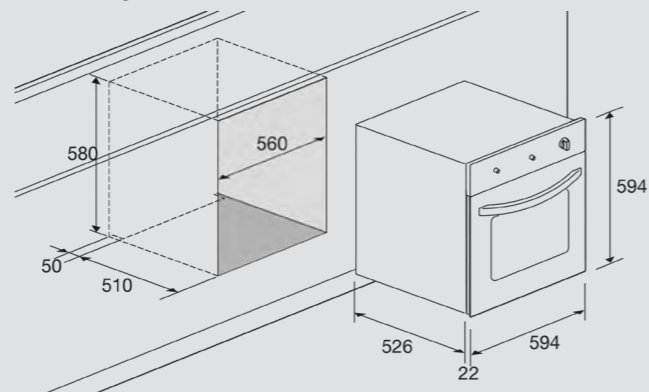

Optional:

- rotisserie

Technical drawing (cm):