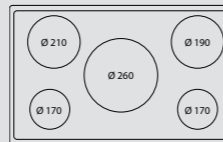

#### Hob

- induction
- 5 booster cooking zones
- child lock
- residual heat indicator light
- limiter to 7400W

Dimensions (cm - WxDxH): 90x60x85/90,5

Color: Black Matt

Finish: Brass

Adjustable metal feet

Also available with bronze or chrome finish