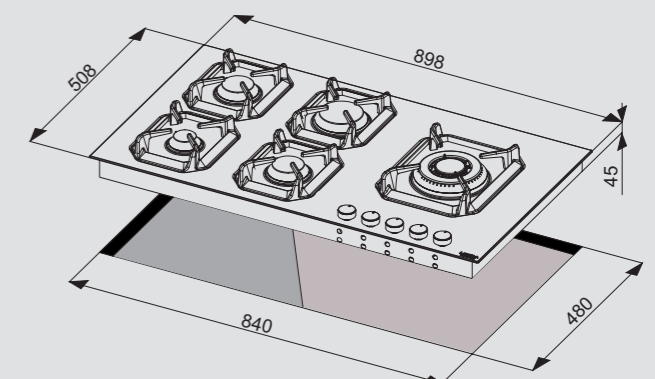

Hob

- flat edge
- thickness 0.7 mm
- Steel Aisi 304
- 5 gas burners (1 triple crown RH)
- Gas-Stop safety device
- frontal control knobs

Dimensions (cm - WxD): 90x50

Color: Steel

Finish: Stainless Steel

Burner Type	Max. Input (kW)
A	1.00
SR	1.75
R	3.00
TRIPLE CROWN	3.90

Technical drawing (cm):