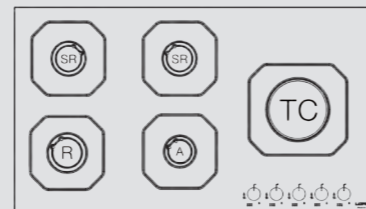

## Hob

- flat edge
- 5 gas burners (1 triple crown)
- Gas-Stop safety device
- frontal control knobs

Dimensions (cm - WxD): 90x50

Color: Black Glass

Finish: Stainless Steel

Burner Type	Max. Input (kW)
A	1.00
SR	1.75
R	3.00
TRIPLE CROWN	3.90