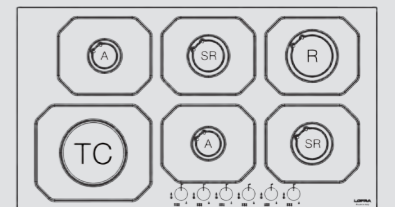

ITEM CODE: 29230224
EAN CODE: 8022389009148

1. **Hob**
2. flat edge
   - thickness 0.7 mm
   - Steel Aisi 304
   - 6 gas burners (1 triple crown)
   - Gas-Stop safety device
   - frontal control knobs

Dimensions (cm - WxD): 90x50
Color: Steel
Finish: Stainless Steel

Burner Type	Max. Input (kW)
A	1.00
SR	1.75
R	3.00
TRIPLE CROWN	3.90