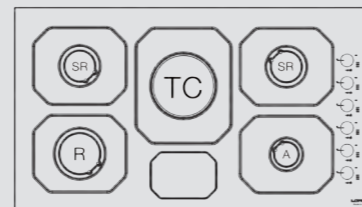

ITEM CODE: 29230225
EAN CODE: 8022389009155

1. **Hob**
2. flat edge
   - thickness 0.7 mm
   - Steel Aisi 304
   - 5 gas burners (1 triple crown)
   - Gas-Stop safety device
   - side controls knobs
   - ceramic cutlery tray

Dimensions (cm - WxD): 90x50
Color: Steel
Finish: Stainless Steel

Burner Type	Max. Input (kW)
A	1.00
SR	1.75
R	3.00
TRIPLE CROWN	3.90