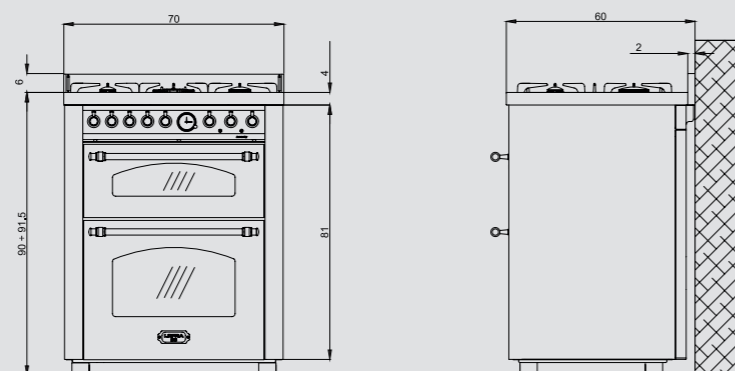

Upper Oven

- electric static oven
- 40 l gross capacity
- internal dimensions (cm - WxDxH): 47,9x44,8x17,6
- max temperature: 250°
- electric grill
- fixed oven guides

"Easy To Clean" enamelling
Cooling Fan

Power absorbed: 4.750 W
Gas consumption: 12,15 kW

Model	Finish	Item Code	EAN Code
RNMUD76MFTE/CI	Bronze	60110031	8022389019932
	Chrome	60110029	8022389020396
RSUD76MFTE/CI	Bronze	60110038	8022389020839
	Chrome	60110036	8022389020846

Dimensions (cm - WxDxH): 70x60x90/91,5

Color:

- Black Matt - RNMUD76MFTE/CI
- Stainless Steel - RSUD76MFTE/CI

Finish: Brass

Also available with bronze or chrome finish
Adjustable metal feet

Burner Type	Max. Input (kW)
A	1,10
SR	1,75
R	2,80
TRIPLE CROWN	3,70

	Bottom Heat	Top Heat	Grill	Maxi-Grill	Fan
MULTIFUNCTION ELECTRIC OVEN	1650 W	900 W	1500 W	2400 W	2000 W
STATIC OVEN	1200 W	950 W	1900 W	-	-

Technical drawing (cm):