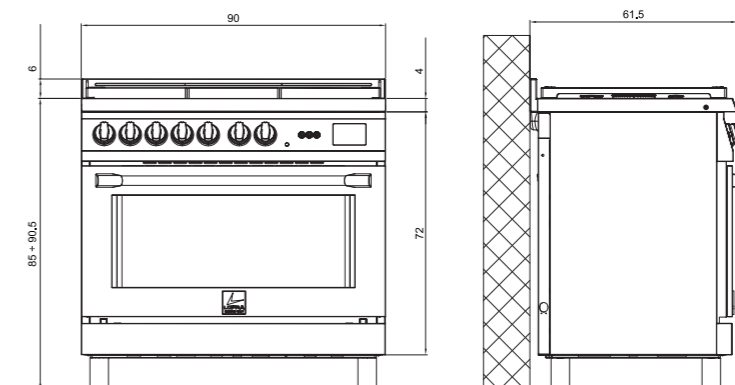

Technical drawing (cm):