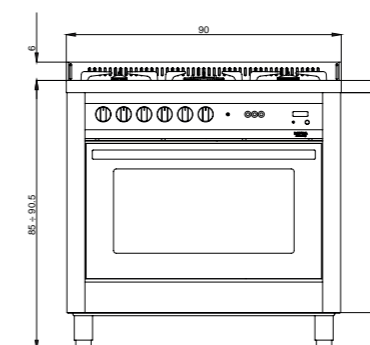

PRG96GVT/C

ITEM CODE: 41060097
EAN CODE: 8022389008554

Technical drawing (cm):