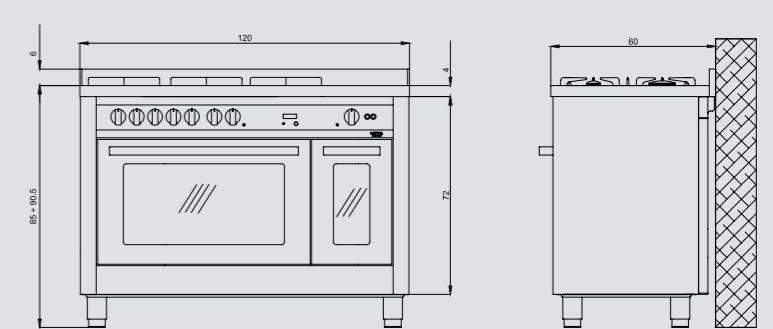

PROFESSIONAL

PROFESSIONAL