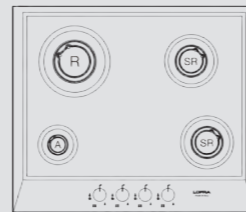

ARTES 60

HDS690

ITEM CODE: 29210112
EAN CODE: 8022389008394

HDS640

ITEM CODE: 29210111
EAN CODE: 8022389008387

HDS690

1. **Hob**
2. 4 gas burners (1 triple crown)
   - Gas-Stop safety device
   - frontal control knobs

Dimensions (cm - WxD): 60x50
Color: Steel
Finish: Stainless Steel

Burner Type	Max. Input (kW)
A	1.00
SR	1.75
R	3.00
TRIPLE CROWN	3.90

HDS640

Technical drawing (cm):

ARTES 75

HDS7T0

ITEM CODE: 29220108
EAN CODE: 8022389010045

1. **Hob**
2. 5 gas burners (1 triple crown)
   - Gas-Stop safety device
   - frontal control knobs

Dimensions (cm - WxD): 75x50
Color: Steel
Finish: Stainless Steel

Burner Type	Max. Input (kW)
A	1.00
SR	1.75
R	3.00
TRIPLE CROWN	3.90

Technical drawing (cm):