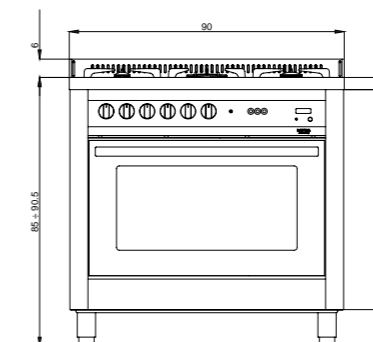

ITEM CODE: 60060030
EAN CODE: 8022389008806

Technical drawing (cm):