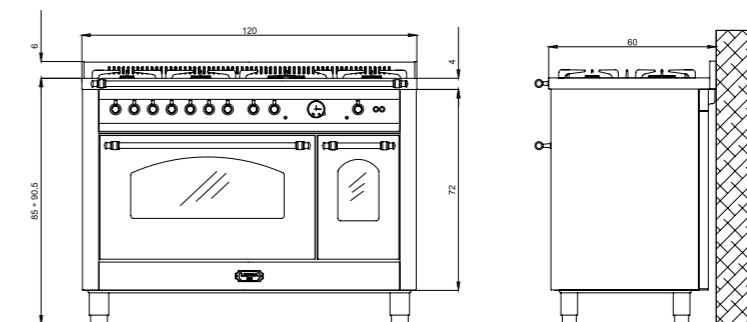

RRD126MFT+E/2AE0
ITEM CODE: 62010014
EAN CODE: 8022389010922

Technical drawing (cm):