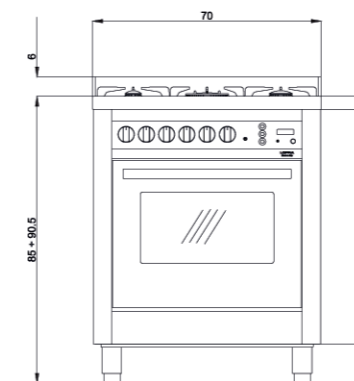

Technical drawing (cm):