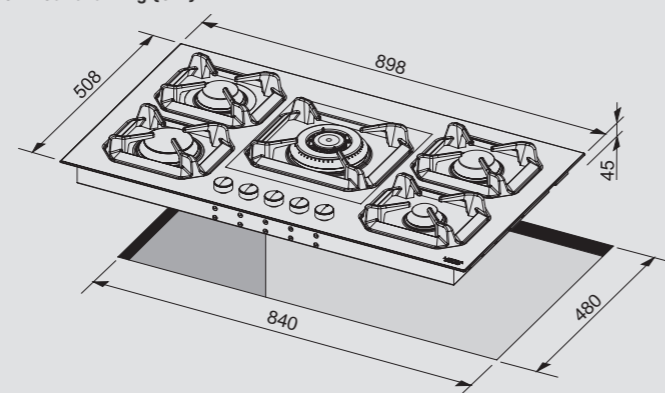

Hob

- flat edge
- thickness 0.7 mm
- Steel Aisi 304
- 5 gas burners (1 triple crown)
- Gas-Stop safety device
- frontal control knobs

Dimensions (cm - WxD): 70x50

Color: Steel

Finish: Stainless Steel

Burner Type	Max. Input (kW)
A	1.00
SR	1.75
R	3.00
TRIPLE CROWN	3.90

Technical drawing (cm):