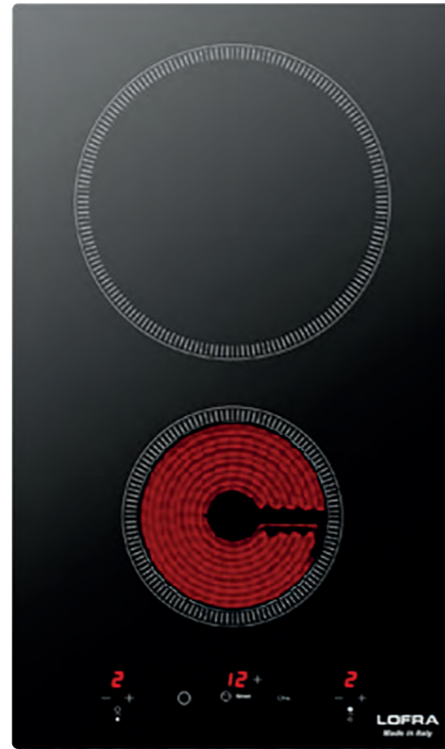

VENERE

VENERE 30