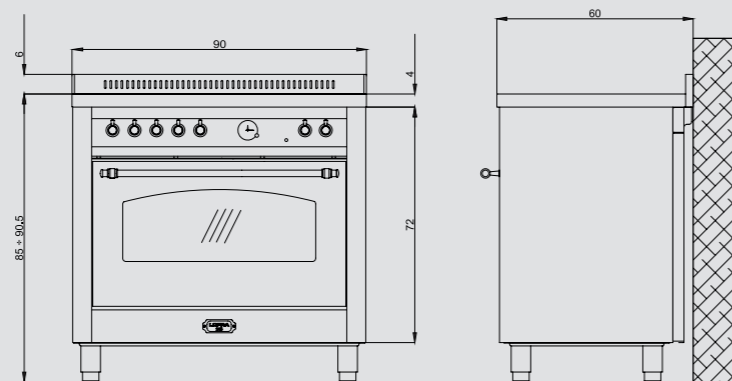

ITEM CODE: 60060050
EAN CODE: 8022389017754

1. **Hob**
2. induction
   - 5 booster cooking zones
   - child lock
   - residual heat indicator light
   - limiter to 7400W

Dimensions (cm - WxDxH): 90x60x85/90,5
Color: Black Matt
Finish: Brass
Adjustable metal feet
Also available with bronze or chrome finish

Ø Zone	Max. Input (W)
170	1400
190	2000
210	3000
260	3000

1. **Oven**
2. multifunction electric oven
   - 9 cooking programs
   - 101 l gross capacity
   - internal dimensions (cm - WxDxH): 67,8x40x37
   - max temperature: 270°
   - electric grill
   - rotisserie
   - electronic analogue programmer
   - telescopic shelves support

	Bottom Heat	Top Heat	Grill	Maxi-Grill	Fan
MULTIFUNCTION ELECTRIC OVEN	1750 W	1000 W	2000 W	3000 W	2500 W

“Easy To Clean” enamelling
Cooling Fan

Power absorbed: 10.500 W

Technical drawing (cm):