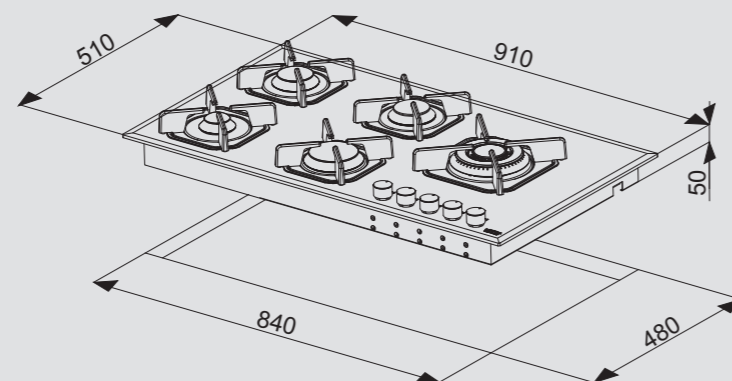

Hob

- flat edge
- 5 gas burners (1 triple crown)
- Gas-Stop safety device
- frontal control knobs

Dimensions (cm - WxD): 90x50

Color: Black Glass

Finish: Stainless Steel

Burner Type	Max. Input (kW)
A	1.00
SR	1.75
R	3.00
TRIPLE CROWN	3.90

Technical drawing (cm):