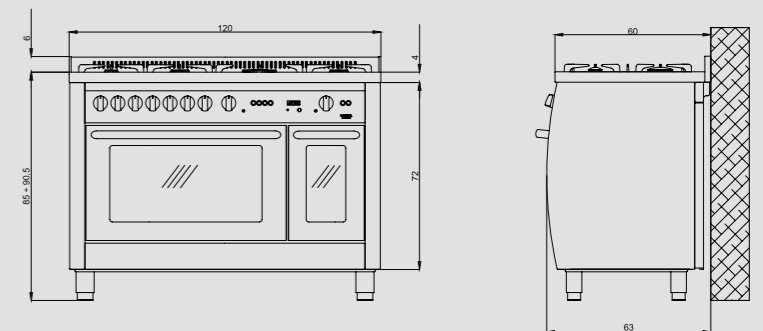

CG96MF/C

1. **Oven**
2. multifunction electric oven
   - 9 cooking programs
   - 101 l gross capacity
   - internal dimensions (cm - WxDxH): 67,8x40x37
   - max temperature: 250°
   - electric grill
   - digital programmer
   - telescopic shelves support

Power absorbed: 3.070 W
Gas consumption: 12,15 kW

1. **Hob**
2. 7 gas burners (1 triple crown)
   - Gas-Stop safety device

Dimensions (cm - WxDxH): 120x60x85/90,5
Color: Brushed steel
Finish: Stainless Steel
Adjustable metal feet

Burner Type	Max. Input (kW)
A	1,10
SR	1,75
R	2,80
TRIPLE CROWN	3,70
DUAL	4,20

1. **Main Oven**
2. convection gas oven
   - Gas-Stop safety device
   - 101 l gross capacity
   - internal dimensions (cm - WxDxH): 67,8x40x37
   - max temperature: 260°
   - electric grill
   - rotisserie
   - electronic digital timer
   - telescopic shelves support

	Bottom Heat	Top Heat	Grill	Maxi-Grill	Fan
CONVECTION GAS OVEN	-	-	1750 W	-	-
ELECTRIC OVEN	1200 W	500 W	1000 W	-	-

1. **Secondary Oven**
2. electric static oven
   - 35 l gross capacity
   - internal dimensions (cm - WxDxH): 23x40,8x36,9
   - max temperature: 250°
   - rotisserie
   - fixed oven guides

Power absorbed: 3.550 W
Gas consumption: 21,70 kW

Technical drawing (cm):