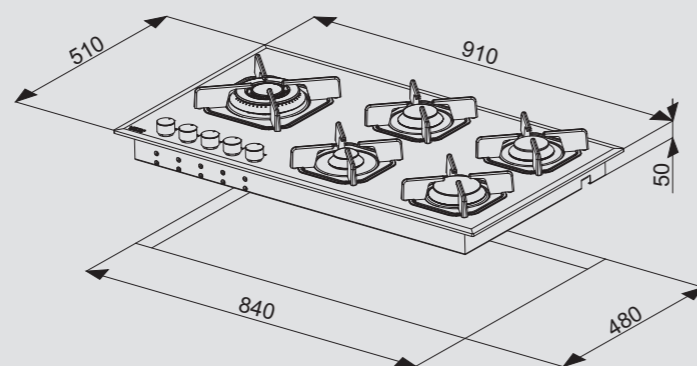

ITEM CODE: 29230226
EAN CODE: 8022389010649

1. **Hob**
2. flat edge
   - 5 gas burners (1 triple crown LH)
   - Gas-Stop safety device
   - frontal control knobs

Dimensions (cm - WxD): 90x50
Color: Black Glass
Finish: Stainless Steel

Burner Type	Max. Input (kW)
A	1.00
SR	1.75
R	3.00
TRIPLE CROWN	3.90

Technical drawing (cm):