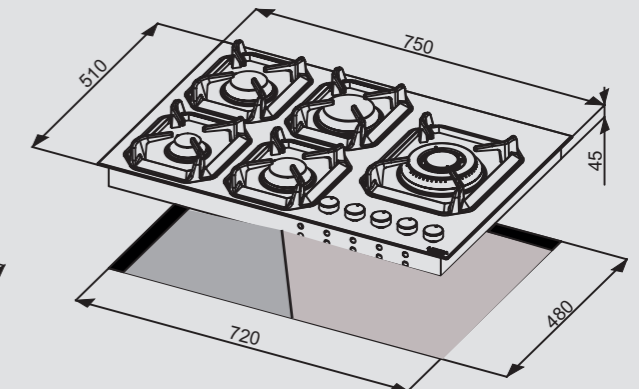

HLS7B0

HLS7D0