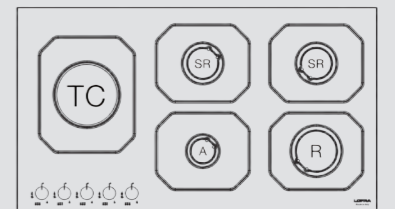

Hob

- flat edge
- thickness 0.7 mm
- Steel Aisi 304
- 5 gas burners (1 triple crown LH)
- Gas-Stop safety device
- frontal control knobs

Dimensions (cm - WxD): 90x50

Color: Steel

Finish: Stainless Steel

Burner Type	Max. Input (kW)
A	1.00
SR	1.75
R	3.00
TRIPLE CROWN	3.90