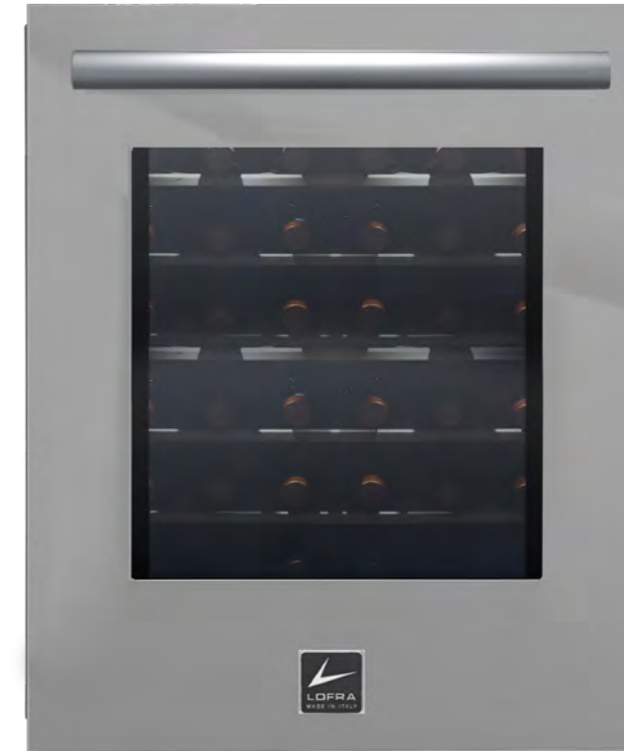

PROFESSIONAL WINE COOLER – 36 BOTTLES

ZB0036T