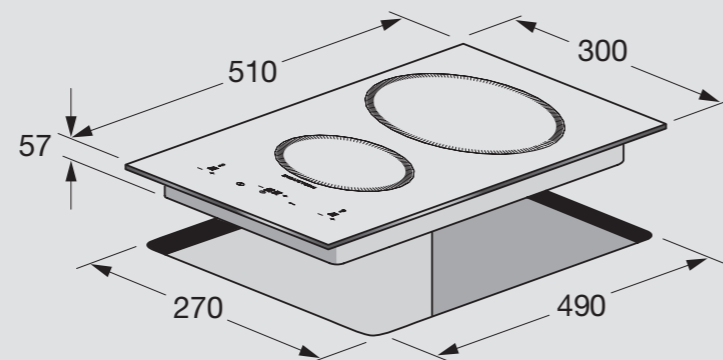

ITEM CODE: 29250002
EAN CODE: 8022389007724

1. **Hob**
2. vitroceramic
   - 2 cooking zones
   - power indicator
   - residual heat indicator light
   - frontal control knobs
   - timer
   - child lock

Dimensions (cm - WxD): 30x50
Color: Black Glass

Ø Zone	Max. Input (W)
180	1800
145	1200

Technical drawing (cm):