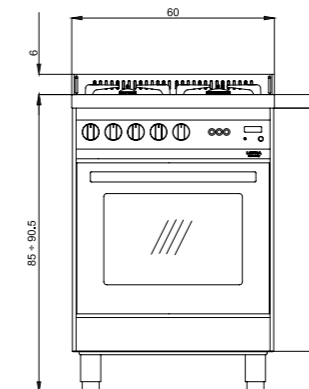

ITEM CODE: 41020095
EAN CODE: 8022389008400

Technical drawing [cm]: