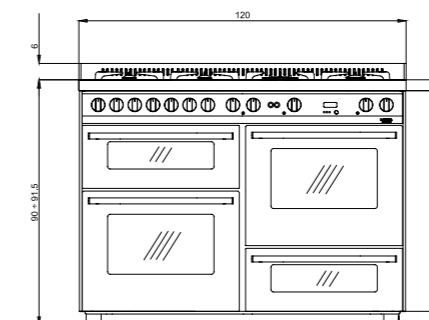

PROFESSIONAL

PROFESSIONAL