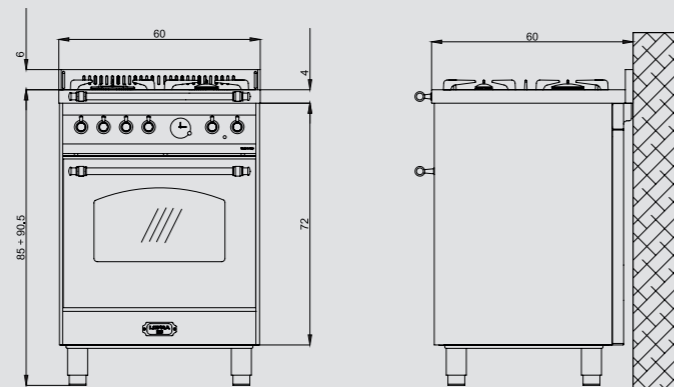

ITEM CODE: 41020105
EAN CODE: 8022389020709

1. **Hob**
2. brushed steel
   - 4 gas burners (1 triple crown)
   - Gas-Stop safety device

Dimensions (cm - WxDxH): 60x60x85/90,5

1. **Color:**
2. Black Matt - RNM66GVGT/CI
   - Stainless Steel - RS66GVGT/CI

Burner Type	Max. Input (kW)
A	1,10
SR	1,75
R	2,80
TRIPLE CROWN	3,70

1. **Oven**
2. convection gas oven
   - Gas-Stop safety device
   - 72 l gross capacity
   - internal dimensions (cm - WxDxH): 47,9x40x36,9
   - max temperature: 270°
   - rotisserie
   - gas grill
   - electronic analogue programmer
   - telescopic shelves support

Finish: Brass
Adjustable metal feet
Also available with bronze or chrome finish

	Bottom Heat	Top Heat	Grill	Maxi-Grill	Fan
CONVECTION GAS OVEN	-	-	1500 W	-	-

"Easy To Clean" enamelling
Cooling Fan

Power absorbed: 60 W
Gas consumption: 12,65 kW

Technical drawing (cm):

Model	Finish	Item Code	EAN Code
RNM66GVGT/CI	Bronze	41020103	8022389019161
	Chrome	60020057	8022389020297
RS66GVGT/CI	Bronze	41020107	8022389020679
	Chrome	41020106	8022389020686