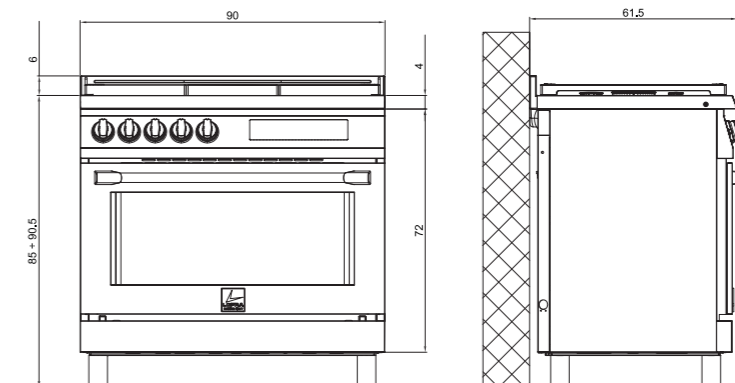

ITEM CODE: 60060068
EAN CODE: 8022389021294

Technical drawing (cm):