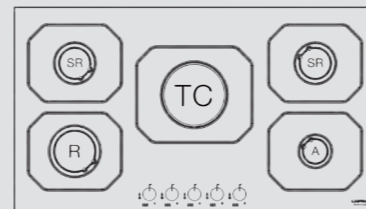

DOLCEVITA 90

HRNM9AO

ITEM CODE: 29230228
EAN CODE: 8022389011998

1. **Hob**
2. flat edge
   - 5 gas burners (1 triple crown)
   - Gas-Stop safety device
   - frontal control knobs

Dimensions (cm - WxD): 90x50
Color: Black Matt
Finish: Brass
Also available with bronze or chrome finish

Burner Type	Max. Input (kW)
A	1.00
SR	1.75
R	3.00
TRIPLE CROWN	3.90

Technical drawing (cm):

AVAILABLE COLORS

HRS9AO

ITEM CODE: 29230238
EAN CODE: 8022389018287

HRB19AO/G000

ITEM CODE: 29230230
EAN CODE: 8022389016931

HRBP9AO

ITEM CODE: 29230235
EAN CODE: 8022389017648

HOBS