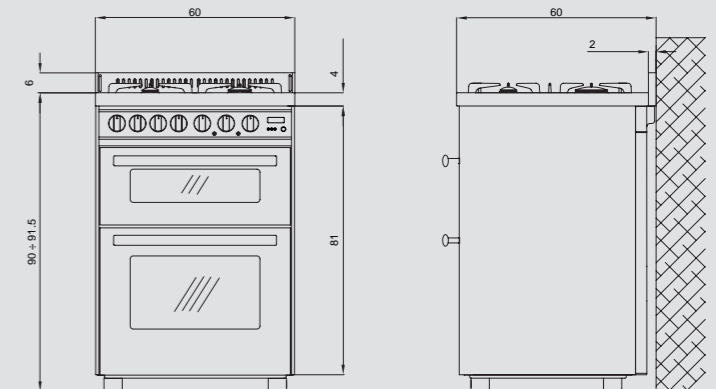

ITEM CODE: 60020023
EAN CODE: 8022389006567

1. **Hob**
2. 4 gas burners (1 triple crown)
   - Gas-Stop safety device

Dimensions (cm - WxDxH): 60x60x90/91,5
Color: Stainless Steel
Finish: Stainless Steel
Adjustable metal feet

Burner Type	Max. Input (kW)
A	1,10
SR	1,75
R	2,80
TRIPLE CROWN	3,70

1. **Main Oven**
2. multifunction electric oven
   - 72 l gross capacity
   - internal dimensions (cm - WxDxH): 47,9X40X36,9
   - max temperature: 260°
   - electric grill
   - digital programmer
   - digital timer
   - telescopic shelves support

	Bottom Heat	Top Heat	Grill	Maxi-Grill	Fan
MAIN OVEN	1650 W	900 W	1500 W	2400 W	2000 W
UPPER OVEN	1200 W	950 W	1900 W	-	-

Technical drawing (cm):