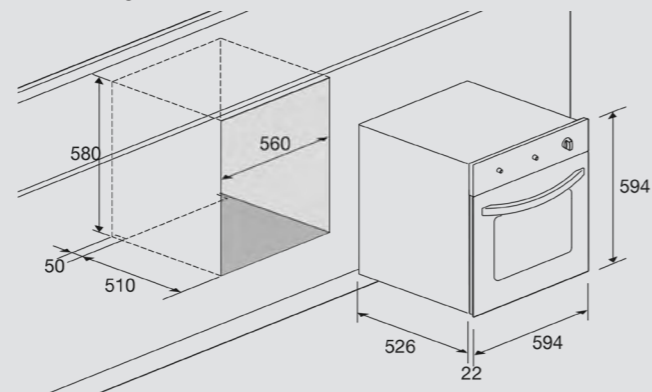

Dimensions (cm - WxDxH): 60x55x60

Color: Black Glass

Finish: Stainless Steel

“Easy To Clean” enamelling

Cooling Fan

Optional:

- rotisserie

Technical drawing (cm):