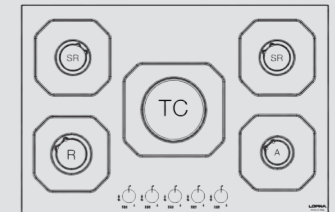

ITEM CODE: 29220205
EAN CODE: 8022389008646

ITEM CODE: 29220214
EAN CODE: 8022389010632

1. **Hob**
2. flat edge
   - 5 gas burners (1 triple crown)
   - Gas-Stop safety device
   - frontal control knobs

Dimensions (cm - WxD): 75x50
Color: Black Glass
Finish: Stainless Steel

Burner Type	Max. Input (kW)
A	1.00
SR	1.75
R	3.00
TRIPLE CROWN	3.90