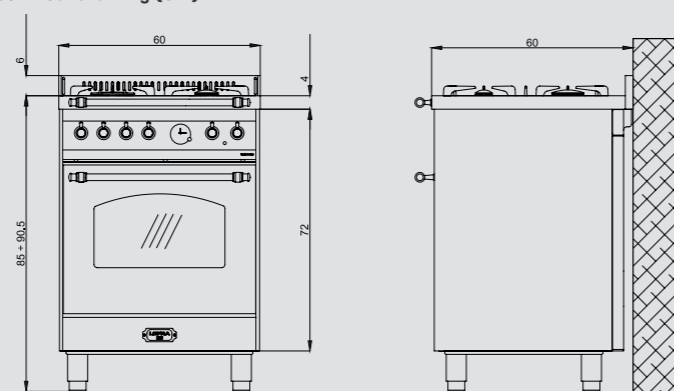

ITEM CODE: 60020051
EAN CODE: 8022389020112

1. **Hob**
2. brushed steel
   - 4 gas burners (1 triple crown)
   - Gas-Stop safety device

Dimensions (cm - WxDxH): 60x60x85/90,5

1. **Color:**
2. Black Matt - RNM66MFT/CI
   - Ivory - RBI66MFT/CI

Finish: Brass
Adjustable metal feet
Also available with bronze or chrome finish

Burner Type	Max. Input (kW)
A	1,10
SR	1,75
R	2,80
TRIPLE CROWN	3,70

1. **Oven**
2. multifunction electric oven
   - 9 cooking programs
   - 72 l gross capacity
   - internal dimensions (cm - WxDxH): 47,9x40x36,9
   - max temperature: 270°
   - electric grill
   - rotisserie
   - electronic analogue programmer
   - telescopic shelves support

	Bottom Heat	Top Heat	Grill	Maxi-Grill	Fan
MULTIFUNCTION ELECTRIC OVEN	1650 W	900 W	1500 W	2400 W	2000 W

“Easy To Clean” enamelling
Cooling Fan

Power absorbed: 2.610 W
Gas consumption: 9,35 kW

Model	Finish	Item Code	EAN Code
RNM66MFT/CI	Bronze	60020056	8022389020280
	Chrome	60020057	8022389020297
RBI66MFT/CI	Bronze	60020048	8022389020105
	Chrome	60020058	8022389020983

Technical drawing (cm):