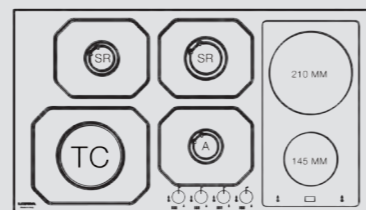

Hob

- flat edge
- thickness 0.7 mm
- Steel Aisi 304
- 4 gas burners (1 triple crown)
- Gas-Stop safety device
- frontal control knobs
- domino induction 30
- 1 heating zone 210 mm
- 1 heating zone 145 mm
- regolatore power
- residual heat indicator light
- timer
- child lock
- frontal control knobs

Dimensions (cm - WxD): 90x50

Color: Steel

Finish: Stainless Steel

Burner Type	Max. Input (kW)	Ø Zone	Max. Input (W)	Booster (W)
A	1.00	210	1.5	2.0
SR	1.75	145	1.2	1.6
R	3.00			
TRIPLE CROWN	3.90