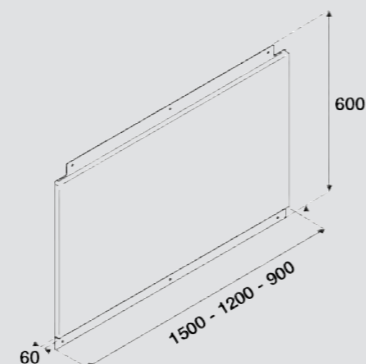

Dimensions (cm - WxDxH): 60x60/90x60/120x60/150x60

Color: Stainless Steel

Finish: Brass

Also available with bronze or chrome finish

Technical drawing (cm):