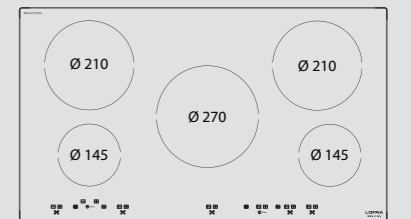

ITEM CODE: 29230233
EAN CODE: 8022389018683

1. **Hob**
2. induction
   - 5 cooking zones
   - child lock
   - timer
   - frontal control knobs
   - power indicator
   - residual heat indicator light

Dimensions (cm - WxD): 90x50
Color: Black Glass

Ø Zone	Max. Input (W)	Booster (W)
240	2.3	3.0
210	1.4	2.0
145	1.1	1.4