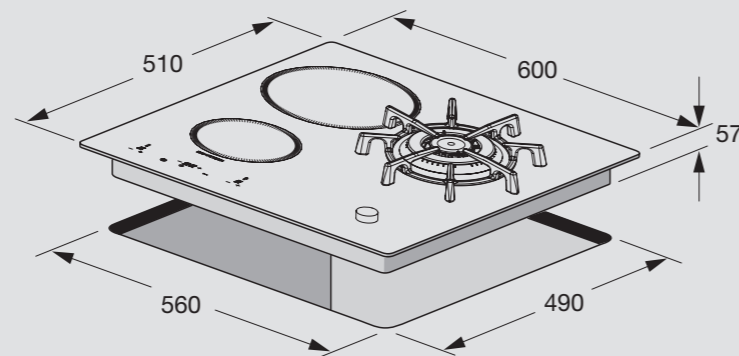

ITEM CODE: 29210234
EAN CODE: 8022389014715

1. **Hob**
2. induction/gas
   - 1 triple crown gas
   - 3 cooking zones
   - child lock
   - timer
   - frontal control knobs
   - control knob
   - power indicator
   - residual heat indicator light

Dimensions (cm - WxD): 60x50
Color: Black Glass

Ø Zone	Max. Input (W)	Booster (W)
210	1.5	2.0
145	1.2	1.6

Technical drawing (cm):