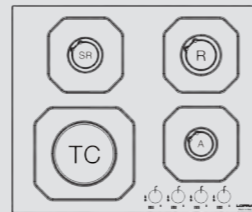

DOLCEVITA 60

HRNM6GO

ITEM CODE: 29210223
EAN CODE: 8022389010281

1. **Hob**
2. flat edge
   - 4 gas burners (1 triple crown)
   - Gas-Stop safety device
   - frontal control knobs

Dimensions (cm - WxD): 60x50
Color: Black Matt
Finish: Brass
Also available with bronze or chrome finish

Burner Type	Max. Input (kW)
A	1.00
SR	1.75
R	3.00
TRIPLE CROWN	3.90

Technical drawing (cm):

AVAILABLE COLORS

HRS6GO

ITEM CODE: 29210222
EAN CODE: 8022389010274

HRB16GO

ITEM CODE: 29210224
EAN CODE: 8022389010298

HRA6GO/GA

ITEM CODE: 29210227
EAN CODE: 8022389010847

HOB