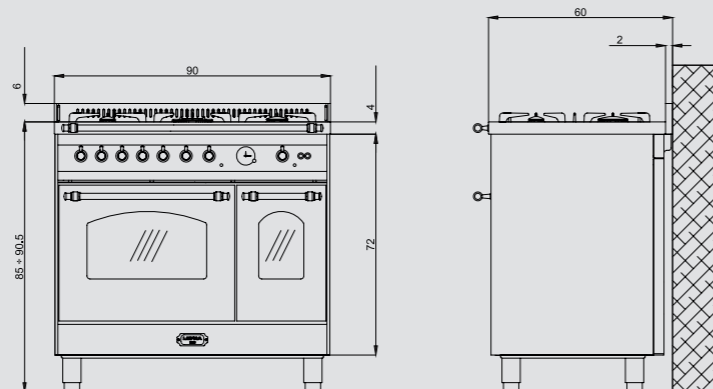

ITEM CODE: 60220024
EAN CODE: 8022389009735

1. **Hob**
2. brushed steel
   - 5 gas burners (1 triple crown)
   - Gas-Stop safety device

Dimensions (cm - WxDxH): 90x60x85/90,5
Color: Black Matt
Finish: Brass
Adjustable metal feet
Also available with bronze or chrome finish

Burner Type	Max. Input (kW)
A	1,10
SR	1,75
R	2,80
TRIPLE CROWN	3,70

1. **Main Oven**
2. multifunction electric oven
   - 9 cooking programs
   - 72 l gross capacity
   - internal dimensions (cm - WxDxH): 47,9x40x36,9
   - max temperature: 270°
   - electric grill
   - rotisserie
   - electronic analogue programmer
   - telescopic shelves support

	Bottom Heat	Top Heat	Grill	Maxi-Grill	Fan
MULTIFUNCTION ELECTRIC OVEN	1650 W	900 W	1500 W	2400 W	2000 W
STATIC OVEN	1200 W	500 W	1000 W	-	-

1. **Secondary Oven**
2. electric static oven
   - 35 l gross capacity
   - internal dimensions (cm - WxDxH): 23x40,8x36x9
   - max temperature: 250°
   - rotisserie
   - fixed oven guides

“Easy To Clean” enamelling
Cooling Fan

Power absorbed: 4.400 W
Gas consumption: 12,15 kW

Technical drawing (cm):