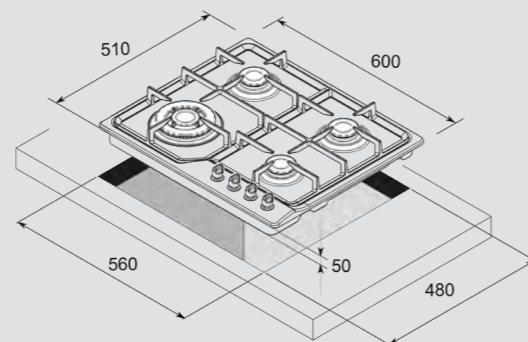

HDS690

1. **Hob**
2. 4 gas burners (1 triple crown)
   - Gas-Stop safety device
   - frontal control knobs

Dimensions (cm - WxD): 60x50
Color: Steel
Finish: Stainless Steel

Burner Type	Max. Input (kW)
A	1.00
SR	1.75
R	3.00
TRIPLE CROWN	3.90

Technical drawing (cm):