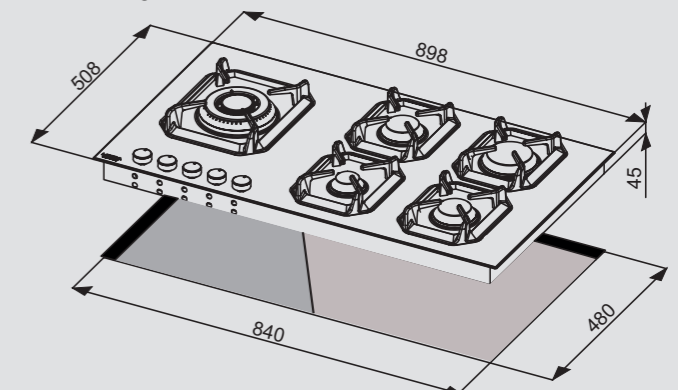

Hob

- flat edge
- thickness 0.7 mm
- Steel Aisi 304
- 5 gas burners (1 triple crown LH)
- Gas-Stop safety device
- frontal control knobs

Dimensions (cm - WxD): 90x50

Color: Steel

Finish: Stainless Steel

Burner Type	Max. Input (kW)
A	1.00
SR	1.75
R	3.00
TRIPLE CROWN	3.90

Technical drawing (cm):