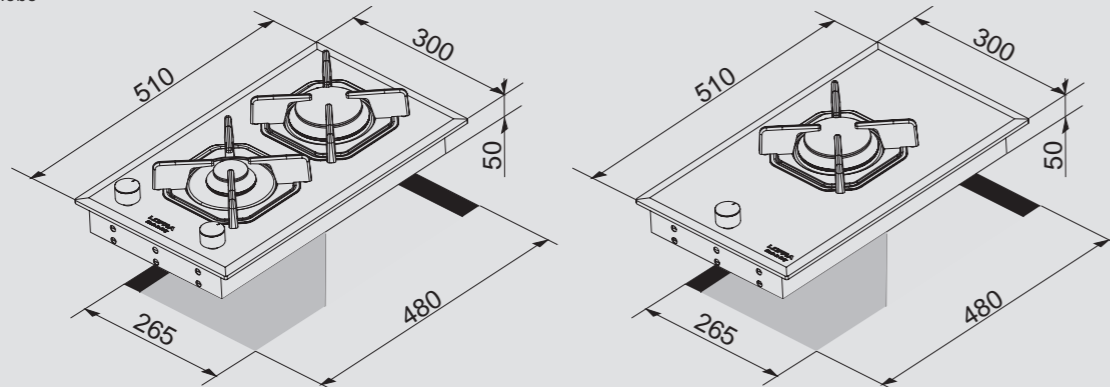

HGN310

1. **Hob**
2. flat edge
   - 1 gas burner
   - Gas-Stop safety device
   - frontal control knobs

Technical drawing (cm):