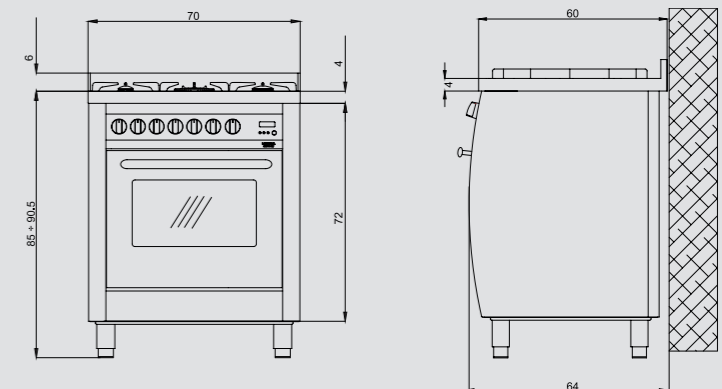

C66MF/C

1. **Oven**
2. multifunction electric oven
   - 9 cooking programs
   - 72 l gross capacity
   - internal dimensions (cm - WxDxH): 47,9x40x36,9
   - max temperature: 240°
   - electric grill
   - digital programmer
   - telescopic shelves support

Power absorbed: 2.600 W
Gas consumption: 9,35 kW

1. **Hob**
2. mirror polished
   - 5 gas burners (1 triple crown)
   - Gas-Stop safety device

Dimensions (cm - WxDxH): 70x60x85/90,5
Color: Brushed steel
Finish: Stainless Steel
Adjustable metal feet

Burner Type	Max. Input (kW)
A	1,10
SR	1,75
R	2,80
TRIPLE CROWN	3,70

C76GV/C

1. **Oven**
2. convection gas oven
   - Gas-Stop safety device
   - 72 l gross capacity
   - internal dimensions (cm - WxDxH): 47,9x40x36,9
   - max temperature: 270°
   - electric grill
   - digital timer
   - telescopic shelves support

Power absorbed: 1.550 W
Gas consumption: 15,45 kW

	Bottom Heat	Top Heat	Grill	Maxi-Grill	Fan
CONVECTION GAS OVEN	-	-	1500 W	-	-
MULTIFUNCTION ELECTRIC OVEN	1650 W	900 W	1500 W	2400 W	2000 W

Technical drawing (cm):