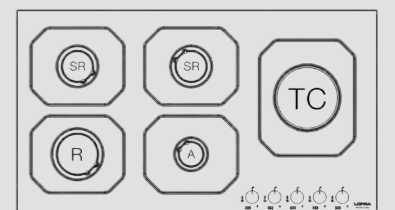

Hob

- flat edge
- thickness 0.7 mm
- Steel Aisi 304
- 5 gas burners (1 triple crown RH)
- Gas-Stop safety device
- frontal control knobs

Dimensions (cm - WxD): 90x50

Color: Steel

Finish: Stainless Steel

Burner Type	Max. Input (kW)
A	1.00
SR	1.75
R	3.00
TRIPLE CROWN	3.90