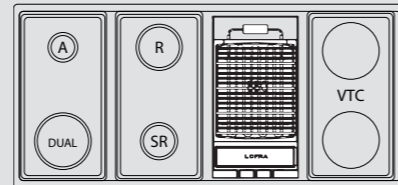

ITEM CODE: 29230601
EAN CODE: 8022389014920

1. **Hob**
2. brushed steel finish
   - 4 gas brass burners (1 Dual crown)
   - Gas-Stop safety device
   - 1 BBQ
   - 1 two-zone glass ceramic plate

Dimensions (cm - WxDxH): 120x60x20
Color: Ivory
Finish: Brass
Also available with bronze or chrome finish

Burner Type	Max. Input (kW)
A	1.00
SR	1.75
R	3.00
DUAL 125 MM	3.90

Technical drawing (cm):