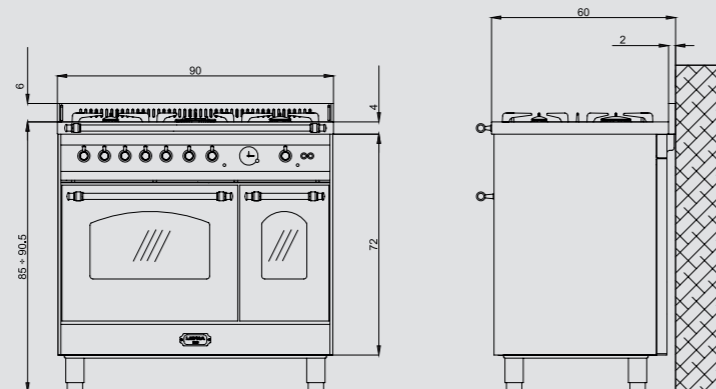

ITEM CODE: 41220005
EAN CODE: 8022389020150

1. **Hob**
2. brushed steel
   - 5 gas burners (1 triple crown)
   - Gas-Stop safety device

Dimensions (cm - WxDxH): 90x60x85/90,5
Color: Ivory
Finish: Brass
Adjustable metal feet
Also available with bronze or chrome finish

Burner Type	Max. Input (kW)
A	1,10
SR	1,75
R	2,80
TRIPLE CROWN	3,70

1. **Main Oven**
2. convection gas oven
   - Gas-Stop safety device
   - 9 cooking programs
   - 72 l gross capacity
   - internal dimensions (cm - WxDxH): 47,9x40x36,9
   - max temperature: 270°
   - electric grill
   - rotisserie
   - electronic analogue programmer
   - telescopic shelves support

	Bottom Heat	Top Heat	Grill	Maxi-Grill	Fan
CONVECTION GAS OVEN	-	-	1500 W	-	-
STATIC OVEN	1200 W	500 W	1000 W	-	-

1. **Secondary Oven**
2. electric static oven
   - 35 l gross capacity
   - internal dimensions (cm - WxDxH): 23x40,8x36,9
   - max temperature: 250°
   - rotisserie
   - fixed oven guides

“Easy To Clean” enamelling
Cooling Fan

Power absorbed: 1.800 W
Gas consumption: 15,45 kW

Technical drawing (cm):