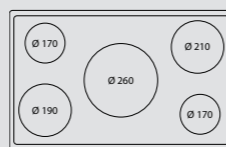

### PD96MFTE/5I

ITEM CODE: 60220047  
EAN CODE: 8022389020006

- Hob**
- 5 cooking zones with booster
  - child lock
  - residual heating lampe
  - removable backguard

**Dimensions (cm - WxDxH): 90x60x85/90,5**  
**Color: Stainless Steel**  
**Finish: Stainless Steel**  
**Adjustable metal feet**