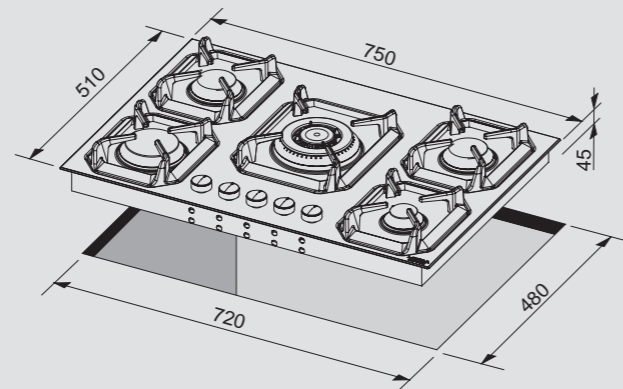

Hob

- flat edge
- thickness 0.7 mm
- Steel Aisi 304
- 5 gas burners (1 triple crown)
- Gas-Stop safety device
- frontal control knobs

Dimensions (cm - WxD): 75x50

Color: Steel

Finish: Stainless Steel

Burner Type	Max. Input (kW)
A	1.00
SR	1.75
R	3.00
TRIPLE CROWN	3.90

Technical drawing (cm):