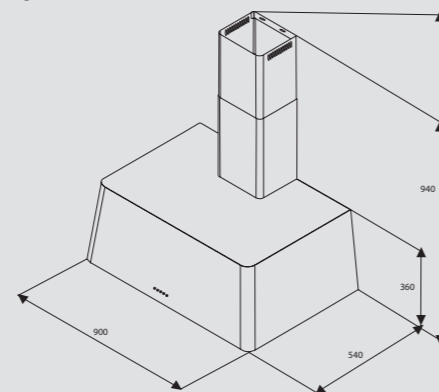

Hood

- stainless steel filter holder
- stainless steel chimney
- mechanical push-button panel
- 600m³/h motor class A
- led spotlights
- aluminium filters

Dimensions (cm - WxDxH): 90x50

Color: Black Matt

Finish: Stainless Steel

Technical drawing (cm):