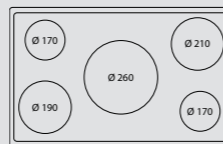

### RNMG96MFT/5I

ITEM CODE: 60060050  
EAN CODE: 8022389017754

- Hob**
- induction
  - 5 booster cooking zones
  - child lock
  - residual heat indicator light
  - limiter to 7400W

**Dimensions (cm - WxDxH):** 90x60x85/90,5  
**Color:** Black Matt  
**Finish:** Brass  
**Adjustable metal feet**  
 Also available with bronze or chrome finish