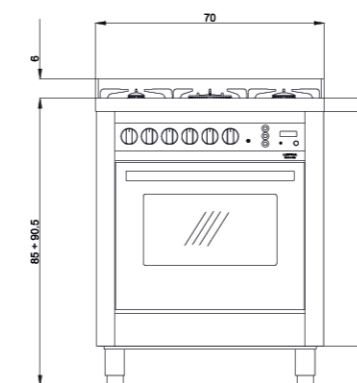

PR76MFT/CI

ITEM CODE: 60110021
EAN CODE: 8022389008707

Technical drawing (cm):