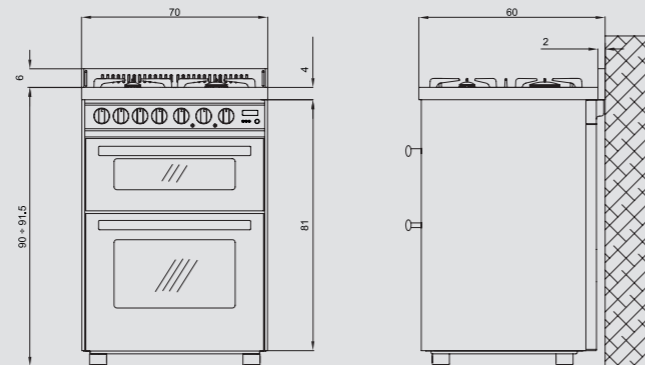

ITEM CODE: 51220212
EAN CODE: 8022389007205

1. **Hob**
2. 5 gas burners (1 triple crown)
   - Gas-Stop safety device

Dimensions [cm - WxDxH]: 70x60x90/91,5
Color: Stainless Steel
Finish: Stainless Steel
Adjustable metal feet

Burner Type	Max. Input (kW)
A	1,10
SR	1,75
R	2,80
TRIPLE CROWN	3,70

1. **Lower Oven**
2. multifunction electric oven
   - 72 l gross capacity
   - internal dimensions [cm - WxDxH]: 45x35x40
   - max temperature: 260°
   - electric grill
   - digital programmer
   - digital timer
   - telescopic shelves support

	Bottom Heat	Top Heat	Grill	Maxi-Grill	Fan
LOWER OVEN	1650 W	900 W	1500 W	2400 W	2000 W
MAIN OVEN	1200 W	500 W	1000 W	-	-

1. **Main Oven**
2. electric static oven
   - 35 l gross capacity
   - internal dimensions [cm - WxDxH]: 47,9x44,8x17,6
   - max temperature: 260°
   - electric grill
   - fixed oven guides

Power absorbed: 4.750 W
Gas consumption: 12,15 kW

Technical drawing [cm]: