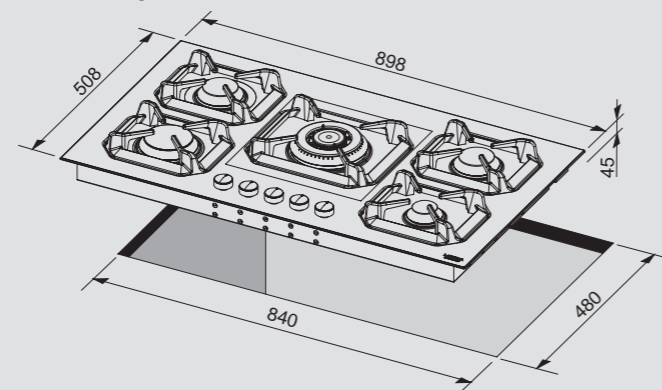

Hob

- flat edge
- thickness 0.7 mm
- Steel Aisi 304
- 5 gas burners (1 triple crown)
- Gas-Stop safety device
- frontal control knobs

Dimensions (cm - WxD): 70x50

Color: Steel

Finish: Stainless Steel

Burner Type	Max. Input (kW)
A	1.00
SR	1.75
R	3.00
TRIPLE CROWN	3.90

Technical drawing (cm):