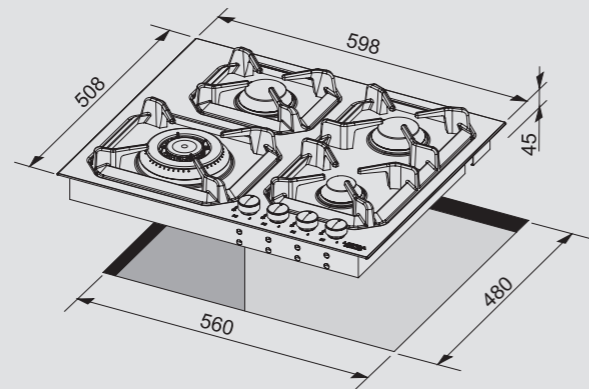

DOLCEVITA 60

HRNM6GO

ITEM CODE: 29210223
EAN CODE: 8022389010281

1. **Hob**
2. flat edge
   - 4 gas burners (1 triple crown)
   - Gas-Stop safety device
   - frontal control knobs

Dimensions (cm - WxD): 60x50
Color: Black Matt
Finish: Brass
Also available with bronze or chrome finish

Burner Type	Max. Input (kW)
A	1.00
SR	1.75
R	3.00
TRIPLE CROWN	3.90

Technical drawing (cm):

AVAILABLE COLORS

HRS6GO

ITEM CODE: 29210222
EAN CODE: 8022389010274

HRB16GO

ITEM CODE: 29210224
EAN CODE: 8022389010298

HRA6GO/GA

ITEM CODE: 29210227
EAN CODE: 8022389010847

HOB