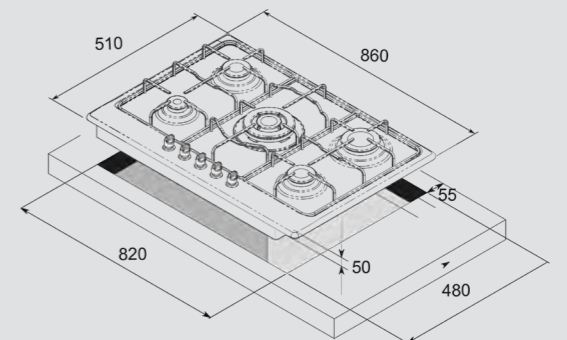

Technical drawing (cm):