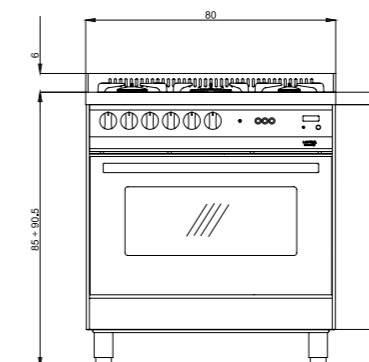

PRG86GVT/CI

ITEM CODE: 41050075
EAN CODE: 8022389008509

1. **Hob**
2. mirror polished
   - 5 gas burners (1 triple crown)
   - Gas-Stop safety device

Dimensions (cm - WxDxH): 80x60x85/90,5
Color: Black Matt
Finish: Stainless Steel
Adjustable metal feet

Burner Type	Max. Input (kW)
A	1,10
SR	1,75
R	2,80
TRIPLE CROWN	3,70

1. **Oven**
2. convection gas oven
   - Gas-Stop safety device
   - 101 l gross capacity
   - internal dimensions (cm - WxDxH): 67,8x40x37
   - max temperature: 260°
   - electric grill
   - digital programmer
   - telescopic shelves support

	Bottom Heat	Top Heat	Grill	Maxi-Grill	Fan
CONVECTION GAS OVEN	-	-	1750 W	-	-

Cooling Fan

Power absorbed: 1.820 W
Gas consumption: 17,15 kW

Technical drawing (cm):