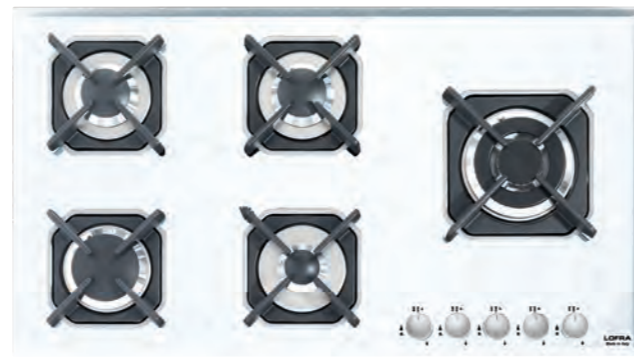

MARTE 90

HGN950

HGB950