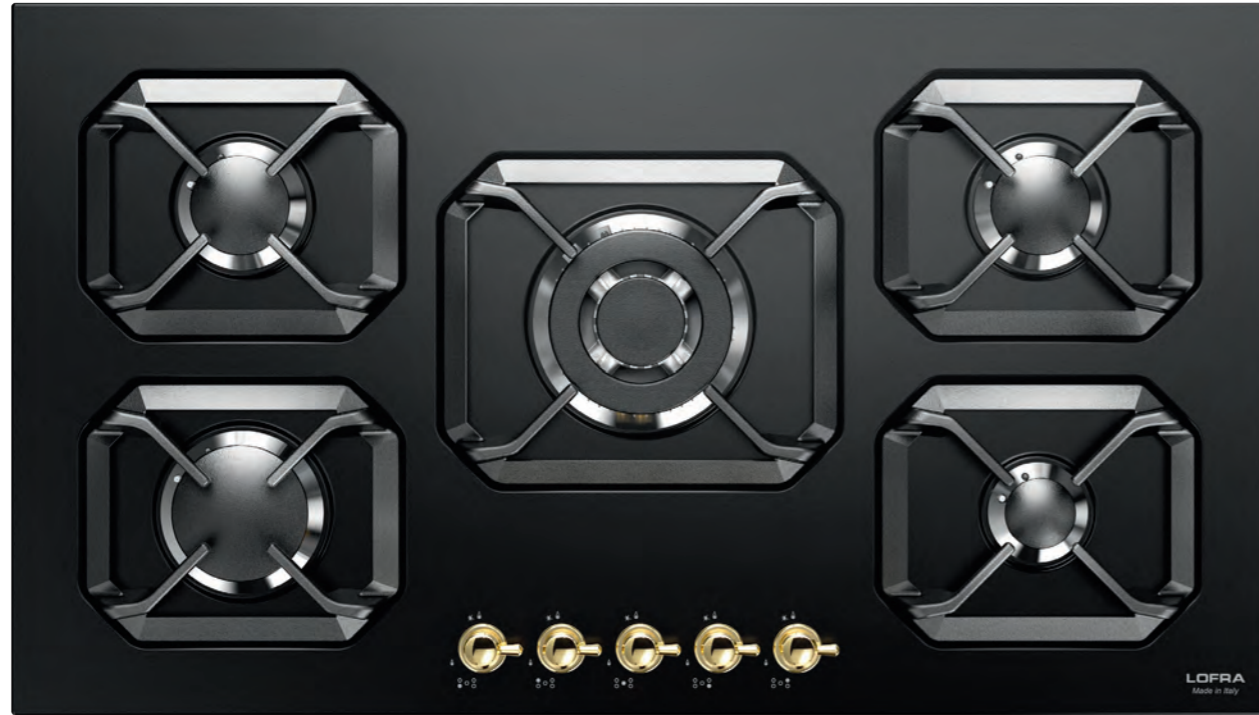

# DOLCEVITA 90

HRNM9AO

ITEM CODE: 29230228  
EAN CODE: 8022389011998

- Hob**
- flat edge
  - 5 gas burners (1 triple crown)
  - Gas-Stop safety device
  - frontal control knobs

Dimensions (cm - WxD): 90x50  
Color: Black Matt  
Finish: Brass  
Also available with bronze or chrome finish