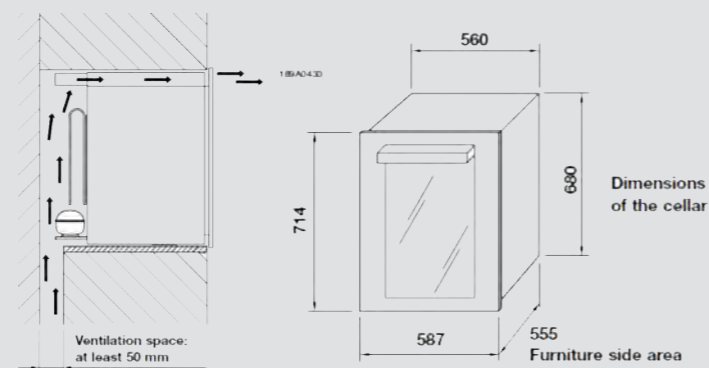

Dimensions (cm - WxDxH): 68x56x55.5

Color: Black Matt

Finish: Brass

Technical drawing (cm):