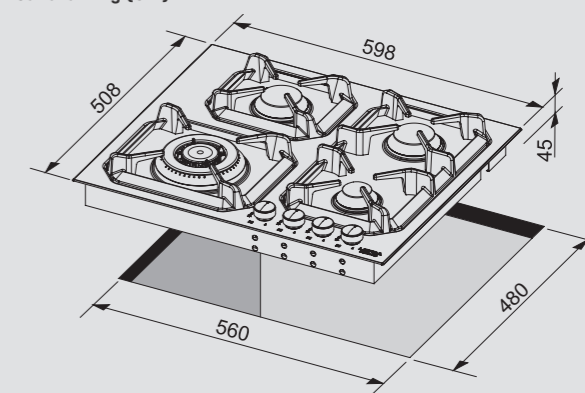

Hob

- flat edge
- thickness 0.7 mm
- Steel Aisi 304
- 4 gas burners
- Gas-Stop safety device
- frontal control knobs

Dimensions (cm - WxD): 60x50

Color: Steel

Finish: Stainless Steel

Burner Type	Max. Input (kW)
A	1.00
SR	1.75
R	3.00
TRIPLE CROWN	3.90

Technical drawing (cm):