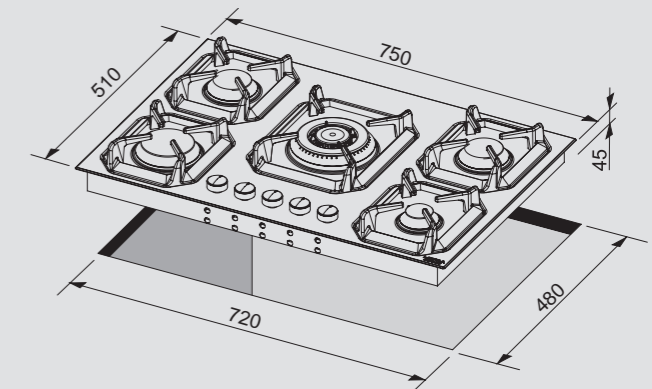

Dimensions (cm - WxD): 75x50  
Color: Black Glass  
Finish: Stainless Steel

Burner Type	Max. Input (kW)
A	1.00
SR	1.75
R	3.00
TRIPLE CROWN	3.90

Technical drawing (cm):