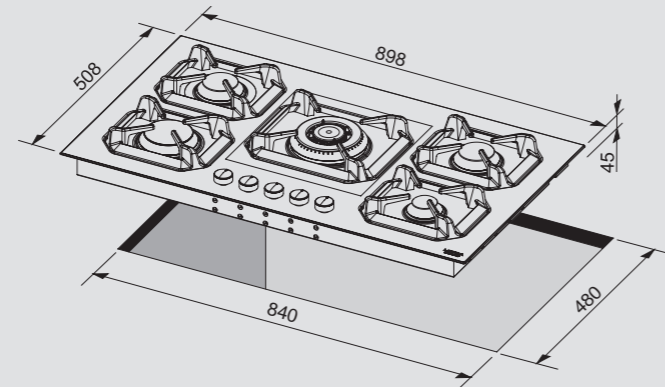

ITEM CODE: 29230228
EAN CODE: 8022389011998

1. **Hob**
2. flat edge
   - 5 gas burners (1 triple crown)
   - Gas-Stop safety device
   - frontal control knobs

Dimensions (cm - WxD): 90x50
Color: Black Matt
Finish: Brass
Also available with bronze or chrome finish

Burner Type	Max. Input (kW)
A	1.00
SR	1.75
R	3.00
TRIPLE CROWN	3.90

Technical drawing (cm):