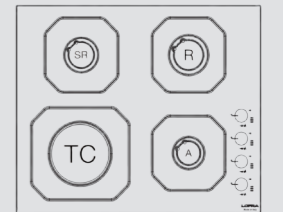

Hob

- flat edge
- 4 gas burners (1 triple crown)
- Gas-Stop safety device
- side controls knobs

Dimensions (cm - WxD): 60x50
Color: Black Glass
Finish: Stainless Steel

Burner Type	Max. Input (kW)
A	1.00
SR	1.75
R	3.00
TRIPLE CROWN	3.90