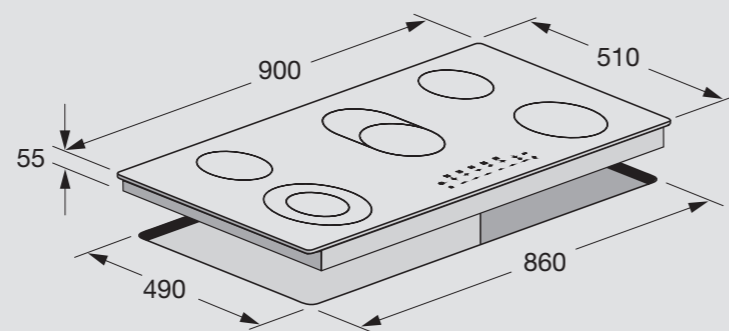

ITEM CODE: 29230108
EAN CODE: 8022389014265

1. **Hob**
2. vitroceramic
   - 5 cooking zones
   - indicator power
   - residual heat indicator light
   - frontal control knobs
   - timer
   - child lock

Dimensions (cm - WxD): 90x50
Color: Black Glass

Ø Zone	Max. Input (W)
265 - 170	2200 - 1400
210	2200
180	1800
145	1200

Technical drawing (cm):