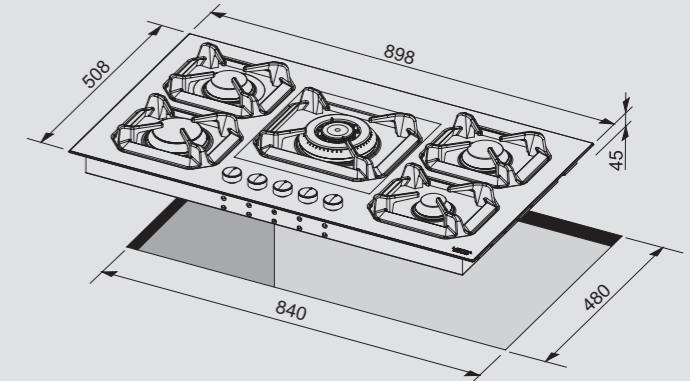

Hob

- flat edge
- 5 gas burners (1 triple crown)
- Gas-Stop safety device
- frontal control knobs

Dimensions (cm - WxD): 90x50

Color: Black Glass

Finish: Stainless Steel

Burner Type	Max. Input (kW)
A	1.00
SR	1.75
R	3.00
TRIPLE CROWN	3.90

Technical drawing (cm):