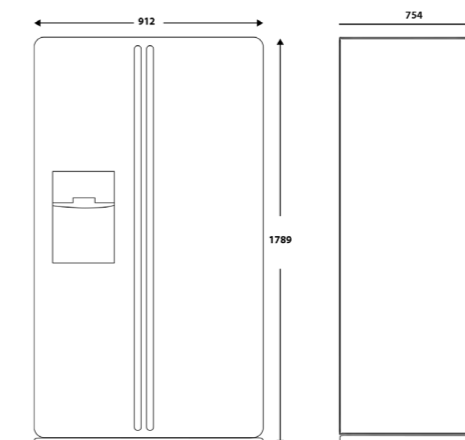

REFRIGERATORS

REFRIGERATORS