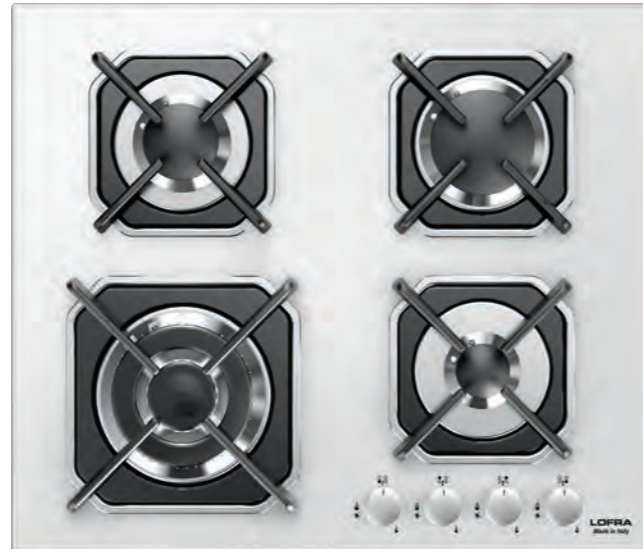

MERCURIO 60

FRONTAL CONTROL KNOBS

HGN6GO

HGB6GO