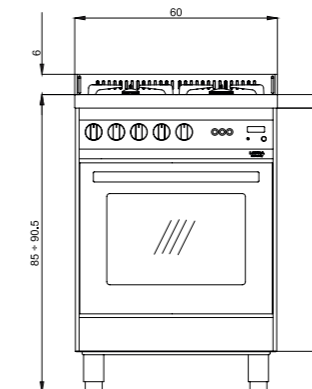

PR66MFT/C

ITEM CODE: 60020030
EAN CODE: 8022389008653

Technical drawing [cm]: