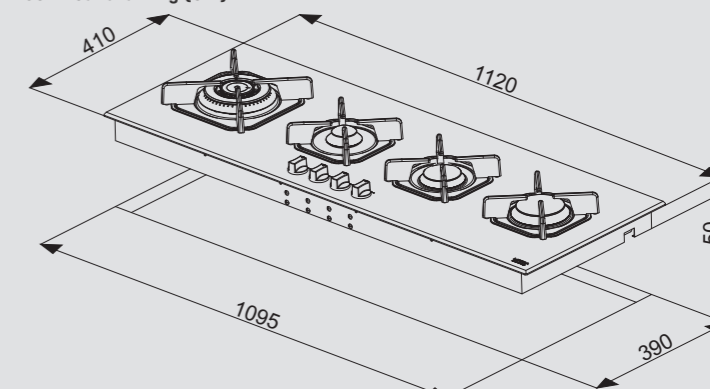

ITEM CODE: 29240002
EAN CODE: 8022389008349

1. **Hob**
2. flat edge
   - 4 gas burners (1 triple crown)
   - Gas-Stop safety device
   - frontal control knobs

Dimensions (cm - WxD): 112x40
Color: Black Glass
Finish: Stainless Steel

Burner Type	Max. Input (kW)
A	1.00
SR	1.75
R	3.00
TRIPLE CROWN	3.90