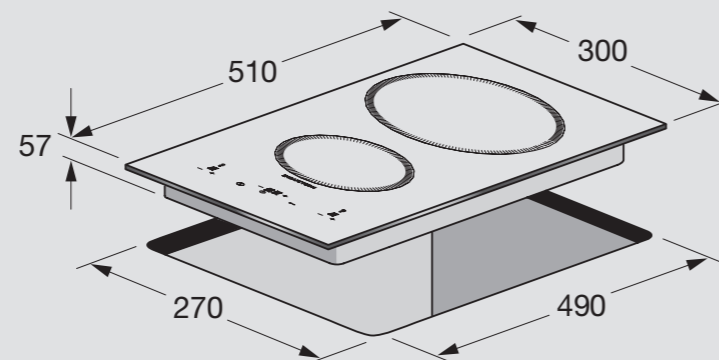

Hob

- induction
- 2 cooking zones
- child lock
- timer
- frontal control knobs
- power indicator
- residual heat indicator light

Dimensions [cm - WxD]: 30x50
Color: Black Glass

Ø Zone	Max. Input (W)	Booster (W)
210	1.5	2.0
145	1.2	1.6

Technical drawing [cm]: