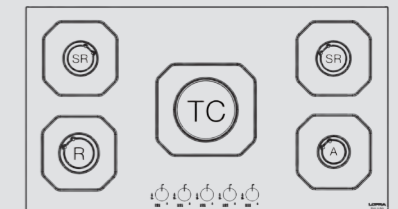

## Hob

- flat edge
- 5 gas burners (1 triple crown)
- Gas-Stop safety device
- frontal control knobs

Dimensions (cm - WxD): 90x50

Color: Black Glass

Finish: Stainless Steel

Burner Type	Max. Input (kW)
A	1.00
SR	1.75
R	3.00
TRIPLE CROWN	3.90