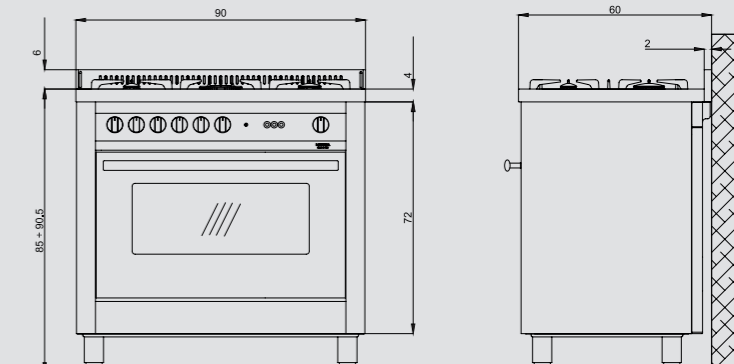

MG96MF/C

1. **Oven**
2. multifunction electric oven
   - 9 cooking programs
   - 101 l gross capacity
   - internal dimensions (cm - WxDxH): 67,8x40x37
   - max temperature: 250°
   - electric grill
   - electromechanical timer

Power absorbed: 3.070 W
Gas consumption: 12.15 kW

MAXIMA