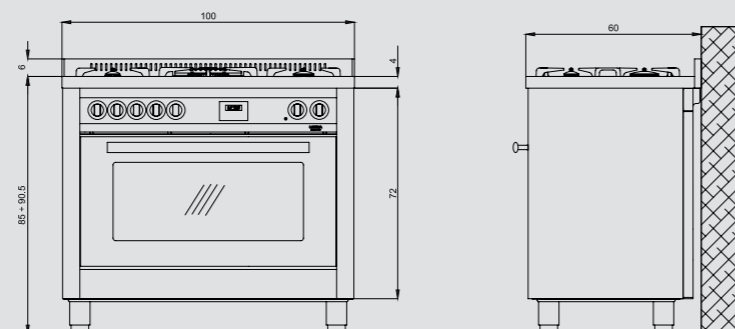

# PROFESSIONAL 120

ELECTRIC OVENS

PD126MFT+E/2CIK

ITEM CODE: 62010022  
EAN CODE: 8022389017808

- Hob**
- brushed steel
  - 5 gas burners (1 triple crown and 1 Dual)
  - Gas-Stop safety device
  - two heating zones glass-plate (800 W + 800 W)