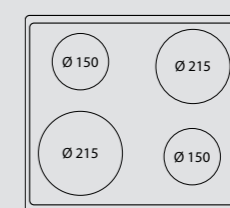

1. **Hob**
2. induction
   - 4 booster cooking zones
   - child lock
   - residual heat indicator light

Dimensions (cm - WxDxH): 60x60x85/90,5

1. **Color:**
2. Black Matt - RNM66MFT/4I
   - Ivory - RBI66MFT/4I

Finish: Brass
Adjustable metal feet
Also available with bronze or chrome finish