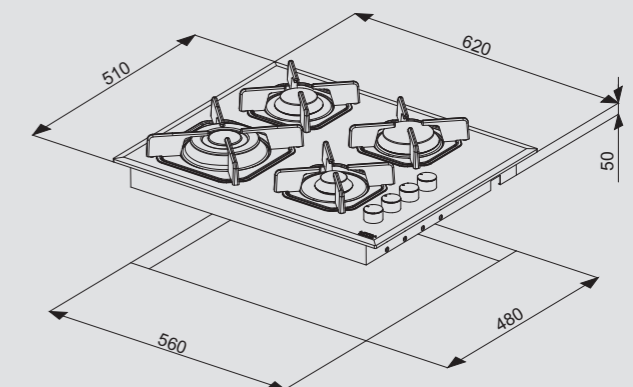

Hob

- flat edge
- 4 gas burners (1 triple crown)
- Gas-Stop safety device
- side controls knobs

Dimensions (cm - WxD): 60x50
Color: Black Glass
Finish: Stainless Steel

Burner Type	Max. Input (kW)
A	1.00
SR	1.75
R	3.00
TRIPLE CROWN	3.90

Technical drawing (cm):