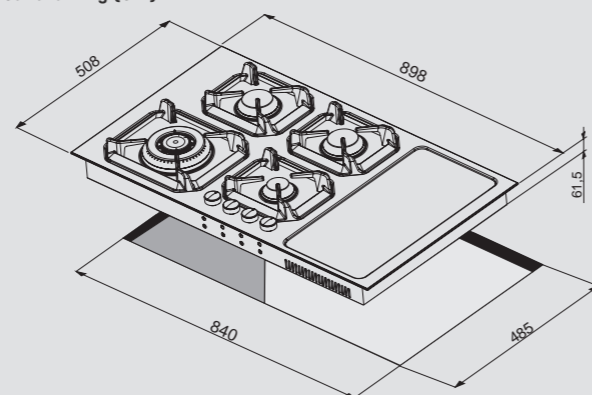

Hob

- flat edge
- thickness 0.7 mm
- Steel Aisi 304
- 4 gas burners (1 triple crown)
- Gas-Stop safety device
- frontal control knobs
- domino induction 30
- 1 heating zone 210 mm
- 1 heating zone 145 mm
- regolatore power
- residual heat indicator light
- timer
- child lock
- frontal control knobs

Dimensions (cm - WxD): 90x50

Color: Steel

Finish: Stainless Steel

Burner Type	Max. Input (kW)	Ø Zone	Max. Input (W)	Booster (W)
A	1.00	210	1.5	2.0
SR	1.75	145	1.2	1.6
R	3.00			
TRIPLE CROWN	3.90			

Technical drawing (cm):