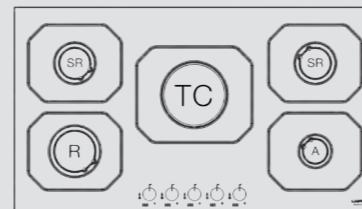

## Hob

- flat edge
- thickness 0.7 mm
- Steel Aisi 304
- 5 gas burners (1 triple crown)
- Gas-Stop safety device
- frontal control knobs

Dimensions (cm - WxD): 70x50

Color: Steel

Finish: Stainless Steel

Burner Type	Max. Input (kW)
A	1.00
SR	1.75
R	3.00
TRIPLE CROWN	3.90