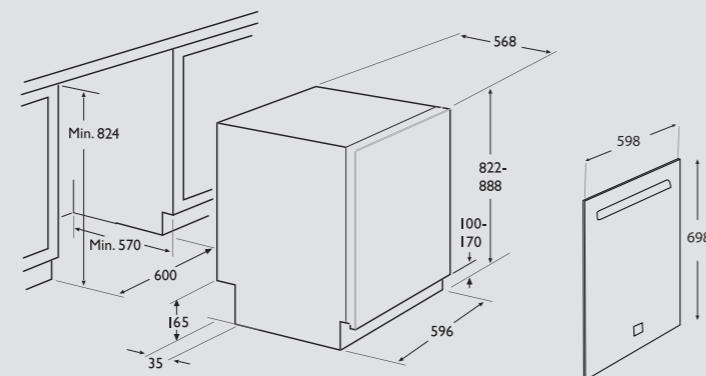

Technical drawing (cm):