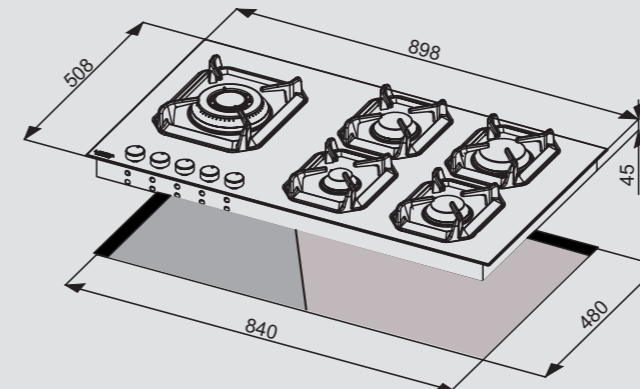

HLS7B0

HLS7D0