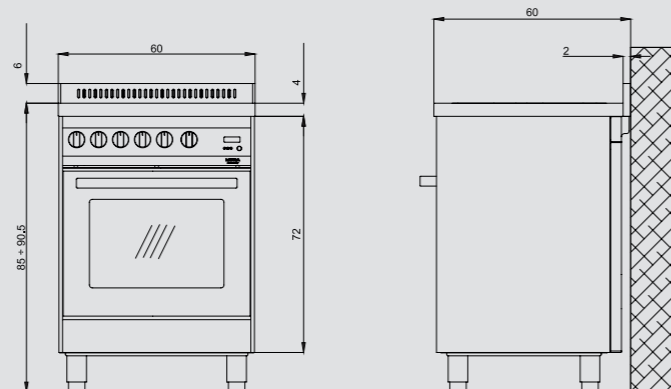

ITEM CODE: 60020040
EAN CODE: 8022389012711

1. **Hob**
2. induction
   - 4 booster cooking zones
   - child lock
   - residual heat indicator light

Dimensions (cm - WxDxH): 60x60x85/90,5
Color: Stainless Steel
Finish: Stainless Steel
Adjustable metal feet

Ø Zone	Max. Input (W)
150	1600
215	2000

1. **Main Oven**
2. multifunction electric oven
   - 72 l gross capacity
   - 9 cooking programs
   - internal dimensions (cm - WxDxH): 47,9x40x36x9
   - max temperature: 270°
   - electric grill
   - digital programmer
   - digital timer
   - telescopic shelves support

	Bottom Heat	Top Heat	Grill	Maxi-Grill	Fan
MULTIFUNCTION ELECTRIC OVEN	1650 W	900 W	1500 W	2400 W	2000 W

Technical drawing (cm):

Power absorbed: 9.810 W