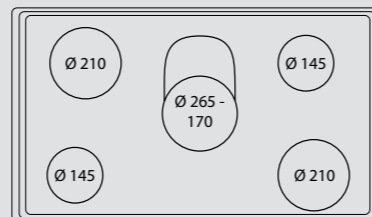

ITEM CODE: 29230108
EAN CODE: 8022389014265

1. **Hob**
2. vitroceramic
   - 5 cooking zones
   - indicator power
   - residual heat indicator light
   - frontal control knobs
   - timer
   - child lock

Dimensions (cm - WxD): 90x50
Color: Black Glass

Ø Zone	Max. Input (W)
265 - 170	2200 - 1400
210	2200
180	1800
145	1200