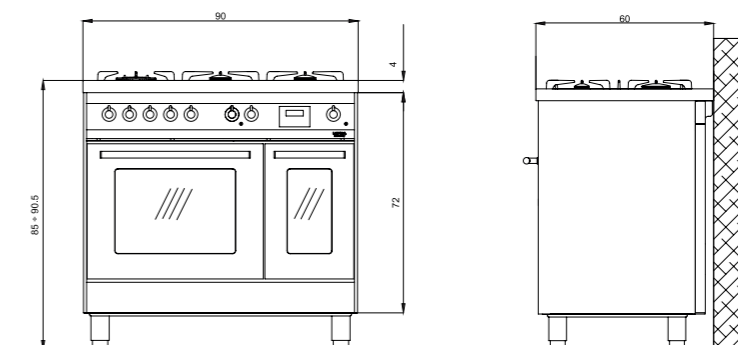

ITEM CODE: 60220058
EAN CODE: 8022389021201

Technical drawing (cm):