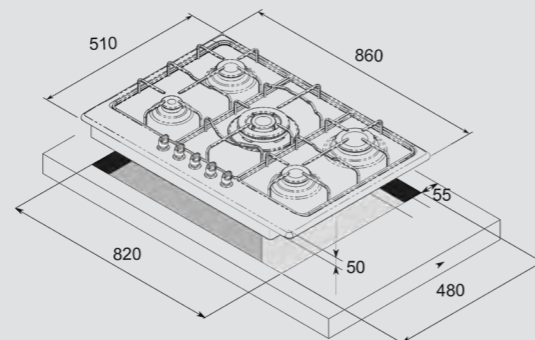

Technical drawing (cm):