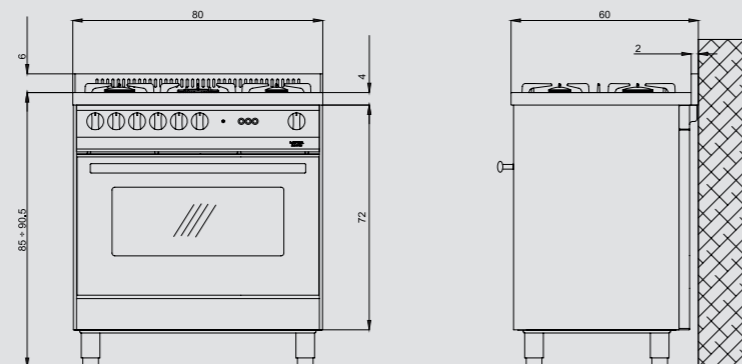

MG86MF/C

1. **Oven**
2. multifunction electric oven
   - 9 cooking programs
   - 101 l gross capacity
   - internal dimensions (cm - WxDxH): 67,8x40x37
   - max temperature: 250°
   - electric grill
   - electromechanical timer

Power absorbed: 3.070 W
Gas consumption: 12.15 kW