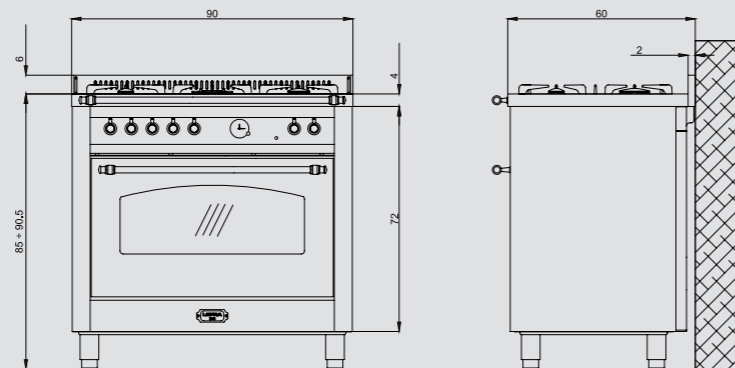

ITEM CODE: 41060106
EAN CODE: 8022389019215

1. **Hob**
2. brushed steel
   - 5 gas burners (1 triple crown)
   - Gas-Stop safety device

1. **Oven**
2. convection gas oven
   - Gas-Stop safety device
   - 101 l gross capacity
   - internal dimensions (cm - WxDxH): 67,8x40x37
   - max temperature: 260°
   - rotisserie
   - electronic analogue programmer
   - telescopic shelves support

Dimensions (cm - WxDxH): 90x60x85/90,5
Color: Black Matt
Finish: Brass
Adjustable metal feet
Also available with bronze or chrome finish

Burner Type	Max. Input (kW)
A	1,10
SR	1,75
R	2,80
TRIPLE CROWN	3,70

	Bottom Heat	Top Heat	Grill	Maxi-Grill	Fan
CONVECTION GAS OVEN	-	-	1750 W	-	-

"Easy To Clean" enamelling
Cooling Fan

Gas consumption: 17,15 kW

Technical drawing (cm):