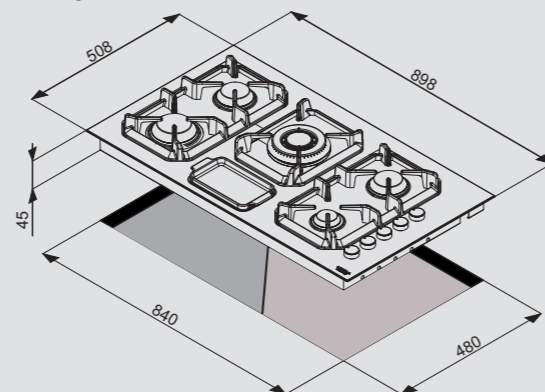

ITEM CODE: 29230225
EAN CODE: 8022389009155

1. **Hob**
2. flat edge
   - thickness 0.7 mm
   - Steel Aisi 304
   - 5 gas burners (1 triple crown)
   - Gas-Stop safety device
   - side controls knobs
   - ceramic cutlery tray

Dimensions (cm - WxD): 90x50
Color: Steel
Finish: Stainless Steel

Burner Type	Max. Input (kW)
A	1.00
SR	1.75
R	3.00
TRIPLE CROWN	3.90

Technical drawing (cm):