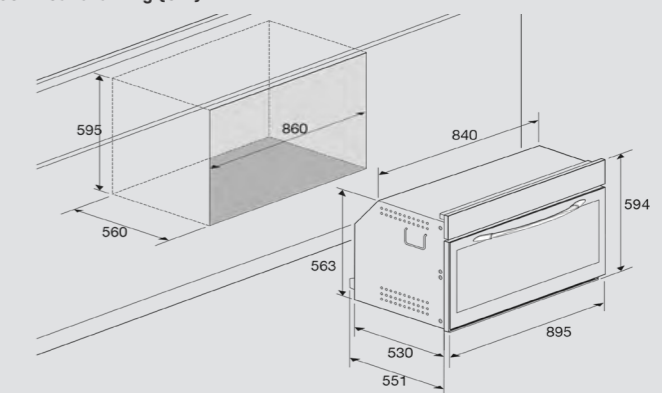

## Optional:

- rotisserie

Dimensions [cm - WxDxH]: 90x55x60

Color: Black Glass

Finish: Stainless Steel

Technical drawing [cm]: