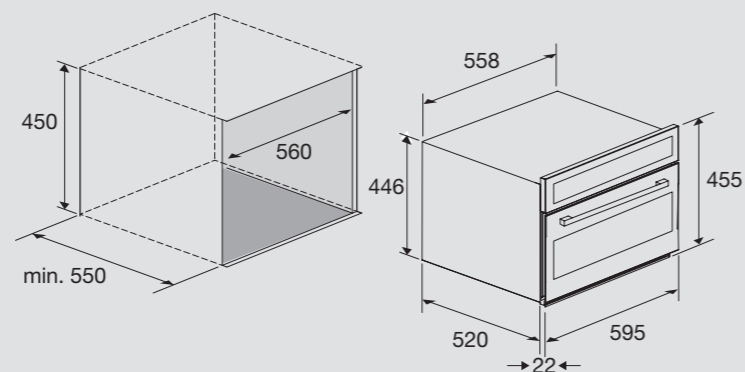

DOLCEVITA COMBI MICROWAVE

FMRBI66ME

ITEM CODE: 29320212
EAN CODE: 8022389018324

Oven

- 38 l gross capacity
- 6 cooking programs
- 4 cooking levels
- internal dimensions (cm - WxDxH): 42x39x21
- power 1000 W
- led display
- stainless steel cavities
- Ø turning plate: 32 cm
- cooking timer
- 1 rectangular griddle
- 1 rectangular glass tray

Dimensions (cm - WxDxH): 60x55x45

Color: Ivory

Finish: Brass

Also available with bronze or chrome finish

Cooling Fan

Technical drawing (cm):

AVAILABLE COLORS

FMR66ME

ITEM CODE: 29320206
EAN CODE: 8022389018003

FMRN66ME

ITEM CODE: 29320209
EAN CODE: 8022389017716

FMRR66ME

ITEM CODE: 29320215
EAN CODE: 8022389018966

MICROWAVE Ovens

MICROWAVE OVENS