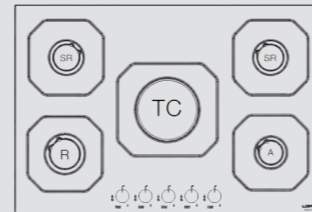

DOLCEVITA 75

HRNM7A0

ITEM CODE: 29220218
EAN CODE: 8022389012285

1. **Hob**
2. flat edge
   - 5 gas burners (1 triple crown)
   - Gas-Stop safety device
   - frontal control knobs

Dimensions (cm - WxD): 70x50
Color: Black Matt
Finish: Brass
Also available with bronze or chrome finish

Burner Type	Max. Input (kW)
A	1.00
SR	1.75
R	3.00
TRIPLE CROWN	3.90

Technical drawing (cm):

AVAILABLE COLORS

HRS7A0

ITEM CODE: 29220216
EAN CODE: 8022389012261

HRB7A0

ITEM CODE: 29220215
EAN CODE: 8022389012278

HRA7A0/GA

ITEM CODE: 29220211
EAN CODE: 8022389011059

OBS

HOBBS