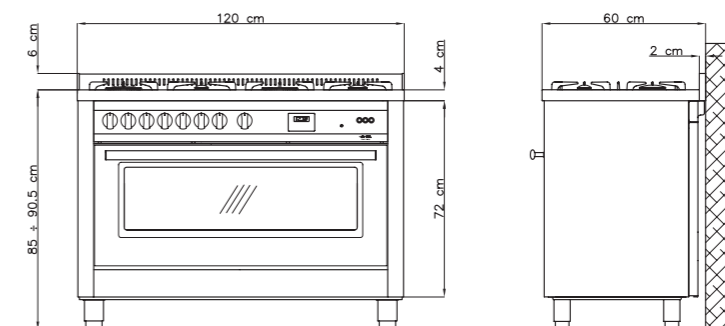

PROFESSIONAL

PROFESSIONAL