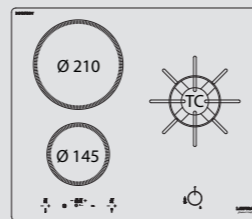

ITEM CODE: 29210234
EAN CODE: 8022389014715

1. **Hob**
2. induction/gas
   - 1 triple crown gas
   - 3 cooking zones
   - child lock
   - timer
   - frontal control knobs
   - control knob
   - power indicator
   - residual heat indicator light

Dimensions (cm - WxD): 60x50
Color: Black Glass

Ø Zone	Max. Input (W)	Booster (W)
210	1.5	2.0
145	1.2	1.6