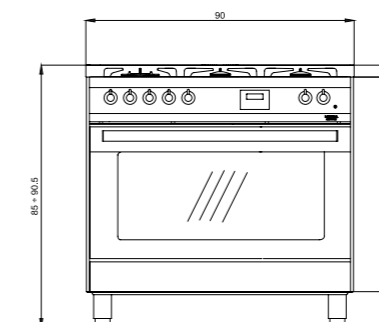

ITEM CODE: 60060074
EAN CODE: 8022389021447

1. **Hob**
2. 5 sealed brass burners (1 Dual crown)
   - Gas-Stop safety device
   - Removable backguard

Dimensions (cm - WxDxH): 90x60x85/90,5
Color: Stainless Steel
Finish: Stainless Steel
Adjustable metal feet

Burner Type	Max. Input (kW)
A	1.00
SR	1.75
R	3.00
DUAL 145 MM	4.50

1. **Oven**
2. multifunction electric oven
   - 9 cooking programs
   - 130 l gross capacity
   - internal dimensions (cm - WxDxH): 78x41x40
   - pizza function: 280° C
   - fast pre-heat
   - electric grill
   - double fan inside the oven
   - turnspit
   - digital programmer
   - telescopic shelves support

	Bottom Heat	Top Heat	Grill	Maxi-Grill	Fan
MULTIFUNCTION ELECTRIC OVEN	1750 W	1000 W	2000 W	3000 W	2500 W

Cooling Fan

Power absorbed: 1.550W

Technical drawing (cm):