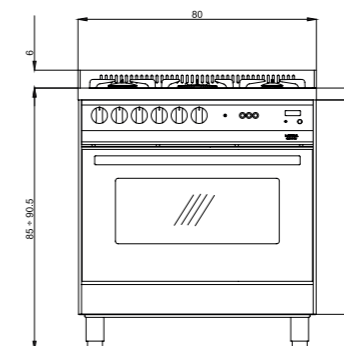

PRG86MFT/CI

ITEM CODE: 60050003
EAN CODE: 8022389008752

Technical drawing (cm):