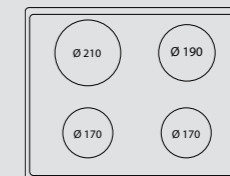

Dimensions (cm - WxDxH): 70x60x90/91,5

Color:

- Black Matt - RNMUD76MFTE/4I
- Stainless Steel - RSUD76MFTE/4I

Finish: Brass

Also available with bronze or chrome finish  
Adjustable metal feet

Ø Zone	Max. Input (W)
170	1400
190	2000
210	3000