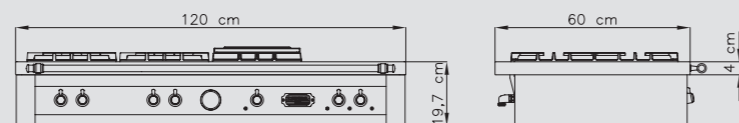

DOLCEVITA 120

BBQ

TRBI126/4BC

ITEM CODE: 29230601
EAN CODE: 8022389014920

1. **Hob**
2. brushed steel finish
   - 4 gas brass burners (1 Dual crown)
   - Gas-Stop safety device
   - 1 BBQ
   - 1 two-zone glass ceramic plate

Dimensions (cm - WxDxH): 120x60x20
Color: Ivory
Finish: Brass
Also available with bronze or chrome finish

Burner Type	Max. Input (kW)
A	1.00
SR	1.75
R	3.00
DUAL 125 MM	3.90

Technical drawing (cm):

AVAILABLE COLORS

TRNM126/4BC

ITEM CODE: 29230608
EAN CODE: 8022389018638

TRS126/4BC

ITEM CODE: 29230609
EAN CODE: 8022389018621

RANGE TOPS

RANGE TOPS