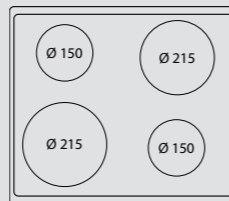

### PL66MFT/4I

ITEM CODE: 60020040  
EAN CODE: 8022389012711

- Hob**
- induction
  - 4 booster cooking zones
  - child lock
  - residual heat indicator light

Dimensions (cm - WxDxH): 60x60x85/90,5  
Color: Stainless Steel  
Finish: Stainless Steel  
Adjustable metal feet