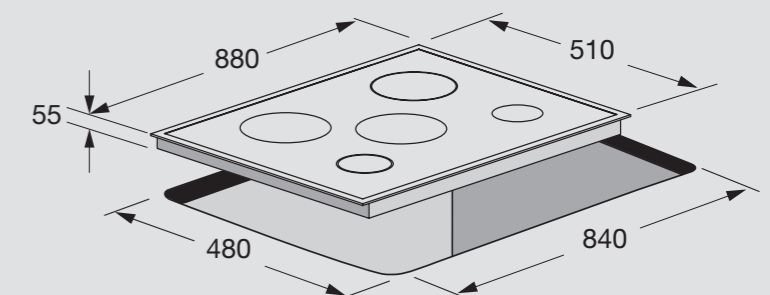

ITEM CODE: 29230233
EAN CODE: 8022389018683

1. **Hob**
2. induction
   - 5 cooking zones
   - child lock
   - timer
   - frontal control knobs
   - power indicator
   - residual heat indicator light

Dimensions (cm - WxD): 90x50
Color: Black Glass

Ø Zone	Max. Input (W)	Booster (W)
240	2.3	3.0
210	1.4	2.0
145	1.1	1.4

Technical drawing (cm):