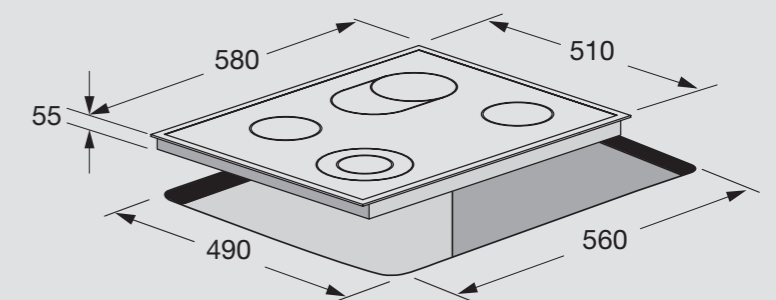

ITEM CODE: 29210236
EAN CODE: 8022389014722

1. **Hob**
2. vitroceramic
   - 4 cooking zones
   - power indicator
   - residual heat indicator light
   - frontal control knobs
   - timer
   - child lock

Dimensions (cm - WxD): 60x50
Color: Black Glass

Ø Zone	Max. Input (W)
260 - 170	2200 - 1400
210 - 120	2200 - 750
145	1200

Technical drawing (cm):