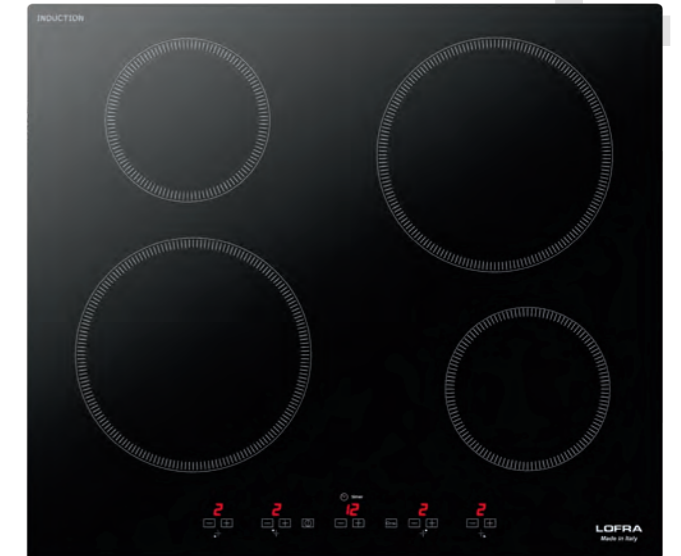

LUNA

HIN302

ITEM CODE: 29210115
EAN CODE: 8022389012001

Hob

- induction
- 2 cooking zones
- child lock
- timer
- frontal control knobs
- power indicator
- residual heat indicator light

Dimensions [cm - WxD]: 30x50
Color: Black Glass

Ø Zone	Max. Input (W)	Booster (W)
210	1.5	2.0
145	1.2	1.6

LUNA

HIN603

ITEM CODE: 29210237
EAN CODE: 8022389020877

HIN603

Hob

- induction
- 3 cooking zones
- child lock
- timer
- frontal control knobs
- power indicator
- residual heat indicator light

HIN604

Hob

- induction
- 4 cooking zones
- child lock
- timer
- frontal control knobs
- power indicator
- residual heat indicator light

HIN604

ITEM CODE: 29211102
EAN CODE: 8022389004570

Dimensions [cm - WxD]: 30x50
Color: Black Glass

HIN603			HIN604		
Ø Zone	Max. Input (W)	Booster (W)	Ø Zone	Max. Input (W)	Booster (W)
240	2.3	3.0	210	1.5	2.0
210	1.4	2.0	145	1.2	1.6
145	1.1	1.4			

HIN603

HIN604