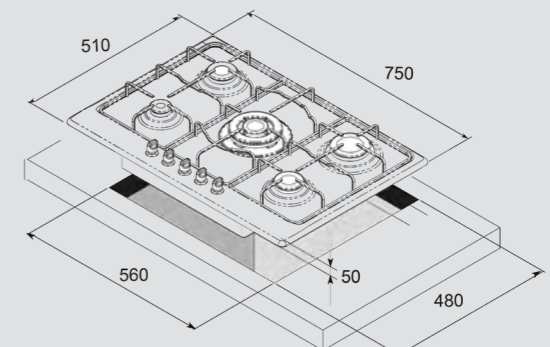

ITEM CODE: 29220108
EAN CODE: 8022389010045

1. **Hob**
2. 5 gas burners (1 triple crown)
   - Gas-Stop safety device
   - frontal control knobs

Dimensions (cm - WxD): 75x50
Color: Steel
Finish: Stainless Steel

Burner Type	Max. Input (kW)
A	1.00
SR	1.75
R	3.00
TRIPLE CROWN	3.90

Technical drawing (cm):