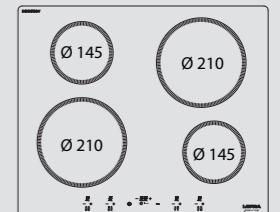

LUNA

HIN302

ITEM CODE: 29210115
EAN CODE: 8022389012001

Hob

- induction
- 2 cooking zones
- child lock
- timer
- frontal control knobs
- power indicator
- residual heat indicator light

Dimensions [cm - WxD]: 30x50
Color: Black Glass

Ø Zone	Max. Input (W)	Booster (W)
210	1.5	2.0
145	1.2	1.6

LUNA

HIN603

ITEM CODE: 29210237
EAN CODE: 8022389020877

HIN603

Hob

- induction
- 3 cooking zones
- child lock
- timer
- frontal control knobs
- power indicator
- residual heat indicator light

HIN604

Hob

- induction
- 4 cooking zones
- child lock
- timer
- frontal control knobs
- power indicator
- residual heat indicator light

HIN604

ITEM CODE: 29211102
EAN CODE: 8022389004570

Dimensions [cm - WxD]: 30x50
Color: Black Glass

HIN603			HIN604		
Ø Zone	Max. Input (W)	Booster (W)	Ø Zone	Max. Input (W)	Booster (W)
240	2.3	3.0	210	1.5	2.0
210	1.4	2.0	145	1.2	1.6
145	1.1	1.4			

HIN603

HIN604