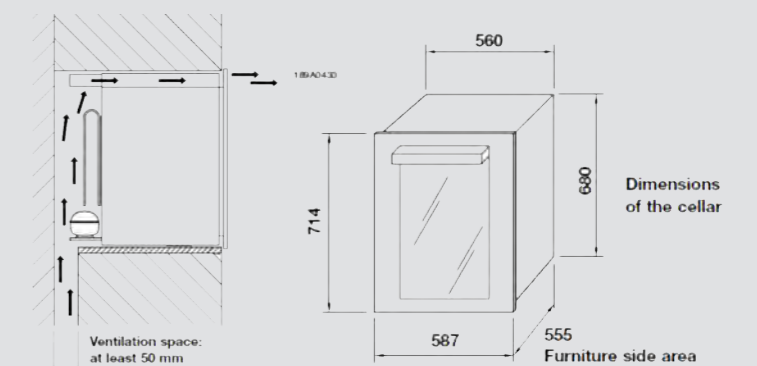

Wine Coolers

- capacity: 24 bottles
- wooden shelves: 3
- power installed: 62 W
- internal micro-ventilation
- cooling system: Compressor (CFC-free)
- refrigerant gas: R600a
- electronic thermostat
- internal LED light

Dimensions (cm - WxDxH): 68x56x55.5

Color: Stainless Steel

Finish: Stainless Steel

Technical drawing (cm):