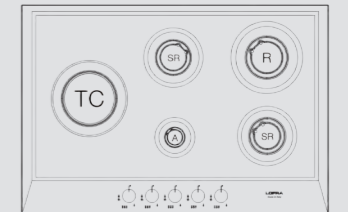

ITEM CODE: 29220108
EAN CODE: 8022389010045

1. **Hob**
2. 5 gas burners (1 triple crown)
   - Gas-Stop safety device
   - frontal control knobs

Dimensions (cm - WxD): 75x50
Color: Steel
Finish: Stainless Steel

Burner Type	Max. Input (kW)
A	1.00
SR	1.75
R	3.00
TRIPLE CROWN	3.90