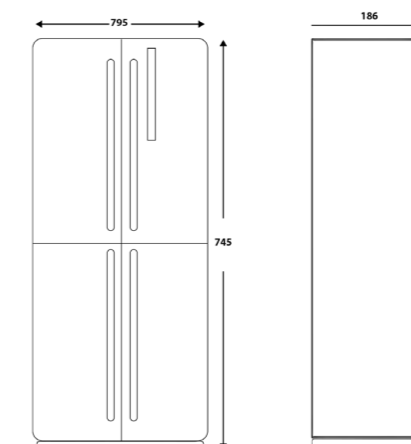

REFRIGERATORS

REFRIGERATORS