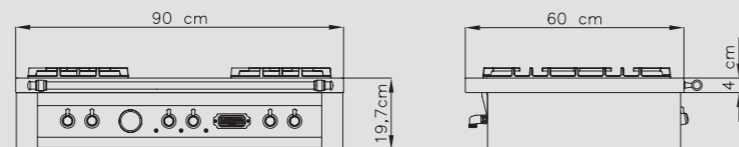

DOLCEVITA 90

TRS96/5

ITEM CODE: 29230402
EAN CODE: 80223890

1. **Hob**
2. brushed steel finish
   - 5 gas burners (1 triple crown)
   - Gas-Stop safety device

Dimensions (cm - WxDxH): 90x60x20
Color: Steel
Finish: Chrome
Also available with bronze or chrome finish

Burner Type	Max. Input (kW)
A	1.10
SR	1.75
R	2.80
TRIPLE CROWN	3.70

Technical drawing (cm):

AVAILABLE COLORS

TRNM96/5

ITEM CODE: 29230406
EAN CODE: 8022389018256

TRBI96/5

ITEM CODE: 29230405
EAN CODE: 8022389018263

RANGE TOPS

RANGE TOPS