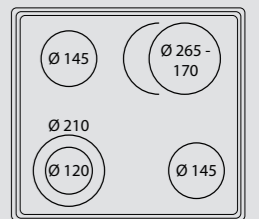

ITEM CODE: 29210236
EAN CODE: 8022389014722

1. **Hob**
2. vitroceramic
   - 4 cooking zones
   - power indicator
   - residual heat indicator light
   - frontal control knobs
   - timer
   - child lock

Dimensions (cm - WxD): 60x50
Color: Black Glass

Ø Zone	Max. Input (W)
260 - 170	2200 - 1400
210 - 120	2200 - 750
145	1200