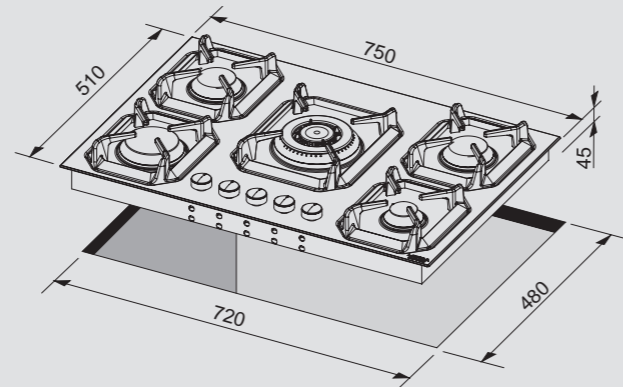

DOLCEVITA 75

HRNM7A0

ITEM CODE: 29220218
EAN CODE: 8022389012285

1. **Hob**
2. flat edge
   - 5 gas burners (1 triple crown)
   - Gas-Stop safety device
   - frontal control knobs

Dimensions (cm - WxD): 70x50
Color: Black Matt
Finish: Brass
Also available with bronze or chrome finish

Burner Type	Max. Input (kW)
A	1.00
SR	1.75
R	3.00
TRIPLE CROWN	3.90

Technical drawing (cm):

AVAILABLE COLORS

HRS7A0

ITEM CODE: 29220216
EAN CODE: 8022389012261

HRB7A0

ITEM CODE: 29220215
EAN CODE: 8022389012278

HRA7A0/GA

ITEM CODE: 29220211
EAN CODE: 8022389011059

OBS

HOBBS