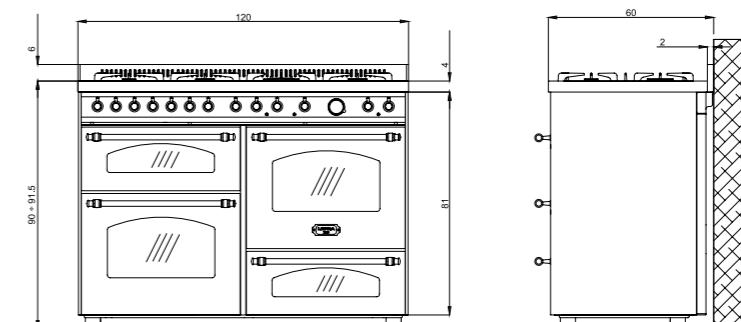

RBP126SMFET+MFT/2AEO
ITEM CODE: 62010020
EAN CODE: 8022389017884

1. **Hob**
2. brushed steel
   - 7 gas burners (2 Dual crowns)

1. **Upper Right Oven**
2. multifunction electric oven
   - 9 cooking programs
   - 72 l gross capacity
   - internal dimensions (cm - WxDxH): 47,9x40x36,9
   - max temperature: 260°
   - electric grill
   - roastisserie
   - telescopic shelves support
   - electronic analogue programmer

1. **Upper Left Oven**
2. electric static oven
   - 40 l gross capacity
   - internal dimensions (cm - WxDxH): 47,9x44,8x17,6
   - max temperature: 250°
   - electric grill
   - fixed oven guides

1. **Lower Left Oven**
2. multifunction electric oven
   - 5 cooking programs
   - 72 l gross capacity
   - internal dimensions (cm - WxDxH): 47,9x40x36,9
   - max temperature: 270°
   - timer
   - fixed oven guides

1. **Lower Right Storage Compartment**
2. 40 l gross capacity

Dimensions (cm - WxDxH): 120x60x90/91,5

Color: Red Burgundy

Finish: Brass

Adjustable metal feet

Also available with bronze or chrome finish

Burner Type	Max. Input (kW)
A	1,00
SR	1,75
R	3,00
DUAL 125 MM	3,90
DUAL 145 MM	4,50

	Bottom Heat	Top Heat	Grill	Maxi-Grill	Fan
UPPER RIGHT OVEN	1650 W	900 W	1500 W	2400 W	2000 W
UPPER LEFT OVEN	1200 W	950 W	1900 W	-	-
LOWER LEFT OVEN	1650 W	900 W	1500 W	2400 W	2000 W

"Easy To Clean" enamelling
Cooling Fan

Power absorbed: 7.400 W
Gas consumption: 16,90 kW

Technical drawing (cm):