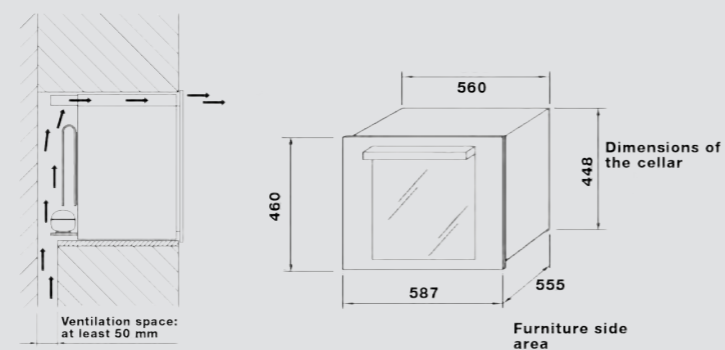

Dimensions (cm - WxDxH): 44.8x56x55.5

Color: Stainless Steel

Finish: Stainless Steel

Technical drawing (cm):