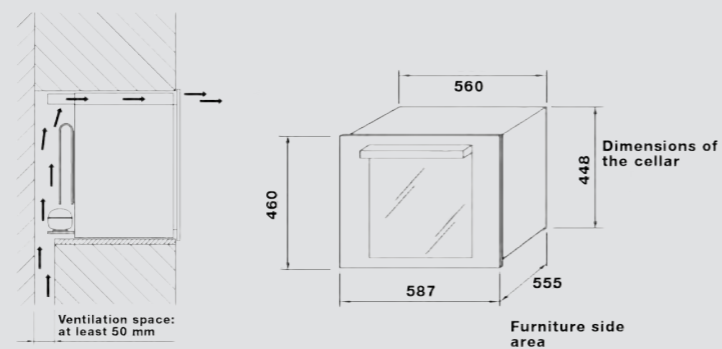

Dimensions (cm - WxDxH): 44.8x56x55.5

Color: Black Matt

Finish: Brass

Technical drawing (cm):