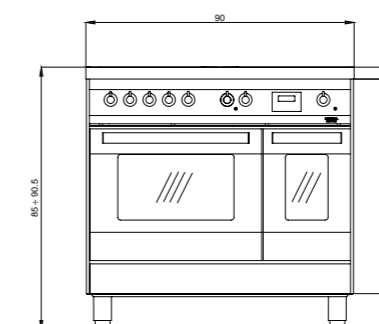

ITEM CODE: 60220059
EAN CODE: 8022389021218

Technical drawing (cm):