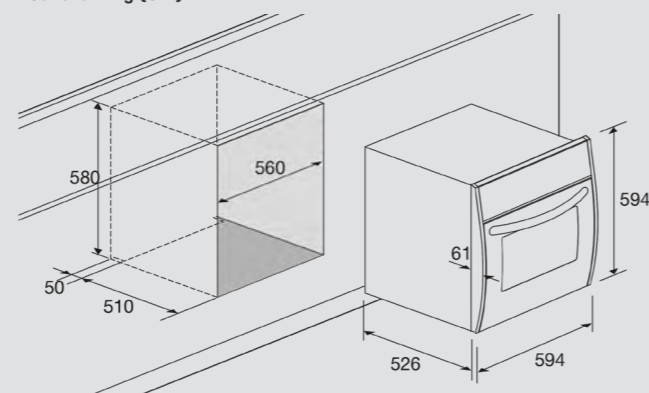

“Easy To Clean” enamelling

Cooling Fan

Dimensions [cm - WxDxH]: 60x55x60

Color: Black Glass

Finish: Stainless Steel

Technical drawing [cm]:

Optional:  
• rotisserie