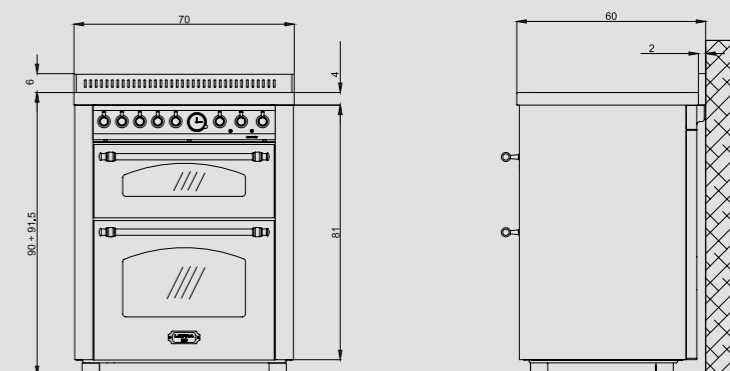

Upper Oven

- electric static oven
- 40 l gross capacity
- internal dimensions (cm - WxDxH): 47,9x44,8x17,6
- max temperature: 250°
- electric grill
- fixed oven guides

"Easy To Clean" enamelling
Cooling Fan

Power absorbed: 12.100 W

Model	Finish	Item Code	EAN Code
RNMUD76MFTE/4I	Bronze	60110032	8022389020389
	Chrome	60110030	8022389020372
RSUD76MFTE/4I	Bronze	60110035	8022389020860
	Chrome	60110033	8022389020655

Dimensions (cm - WxDxH): 70x60x90/91,5

Color:

- Black Matt - RNMUD76MFTE/4I
- Stainless Steel - RSUD76MFTE/4I

Finish: Brass

Also available with bronze or chrome finish
Adjustable metal feet

Ø Zone	Max. Input (W)
170	1400
190	2000
210	3000

	Bottom Heat	Top Heat	Grill	Maxi-Grill	Fan
MULTIFUNCTION ELECTRIC OVEN	1650 W	900 W	1500 W	2400 W	2000 W
STATIC OVEN	1200 W	950 W	1900 W	-	-

Technical drawing (cm):