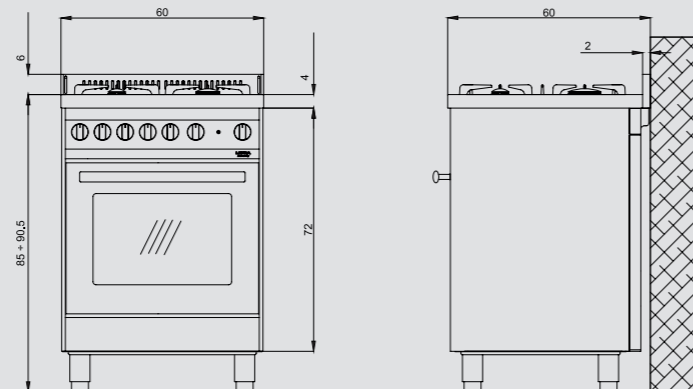

ITEM CODE: 60020038
EAN CODE: 8022389012315

1. **Hob**
2. mirror polished
   - 4 gas burners (1 triple crown)
   - Gas-Stop safety device

M66GV/C

1. **Oven**
2. convection gas oven
   - Gas-Stop safety device
   - 72 l gross capacity
   - internal dimensions (cm - WxDxH): 47,9x40x36,9
   - max temperature: 270°
   - electric grill
   - timer
   - fixed oven guides

Power absorbed: 1.550 W
Gas consumption: 12.65kW

M66MF/C

1. **Oven**
2. multifunction electric oven
   - 9 cooking programs
   - 72 l gross capacity
   - internal dimensions (cm - WxDxH): 47,9x40x36,9
   - max temperature: 240°
   - electric grill
   - electromechanical timer
   - fixed oven guides

Power absorbed: 2.600 W
Gas consumption: 9,35 kW

Dimensions (cm - WxDxH): 60x60x85/90,5
Color: Stainless Steel
Finish: Stainless Steel
Adjustable metal feet

Burner Type	Max. Input (kW)
A	1,10
SR	1,75
R	2,80
TRIPLE CROWN	3,70

	Bottom Heat	Top Heat	Grill	Maxi-Grill	Fan
CONVECTION GAS OVEN	-	-	1500 W	-	-
MULTIFUNCTION ELECTRIC OVEN	1650 W	900 W	1500 W	2400 W	2000 W

Technical drawing (cm):