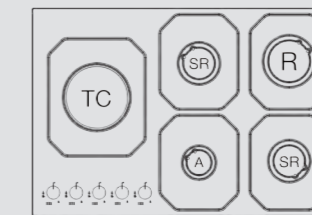

Technical drawing (cm):

HLS7B0