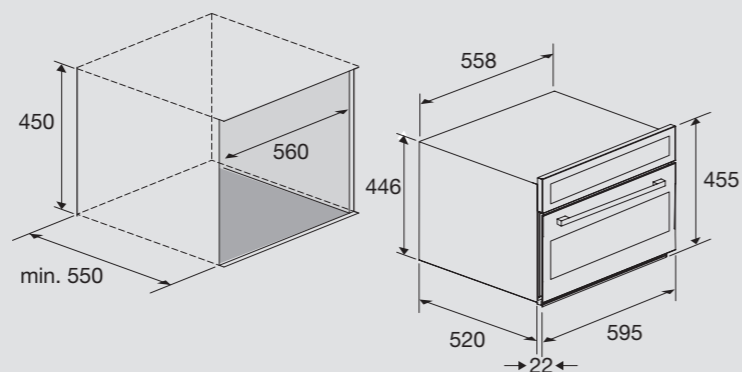

Cooling Fan

Technical drawing (cm):