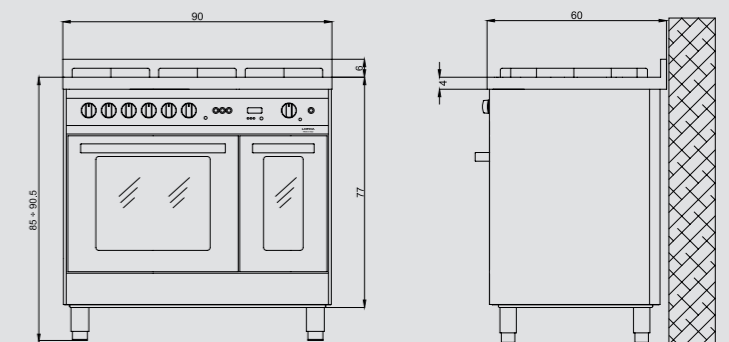

PD96MFE/CI

1. **Main Oven**
2. multifunction electric oven
   - 72 l gross capacity
   - internal dimensions [cm - WxDxH]: 47,9x40x36,9
   - max temperature: 240°
   - electric grill
   - rotisserie
   - digital timer
   - telescopic shelves support

1. **Secondary Oven**
2. electric static oven
   - 35 l gross capacity
   - internal dimensions [cm - WxDxH]: 23x40,8x36,9
   - max temperature: 250°
   - electric grill
   - rotisserie
   - fixed oven guides

Power absorbed: 4.340 W
Gas consumption: 12,15 kW

PROFESSIONAL

PROFESSIONAL