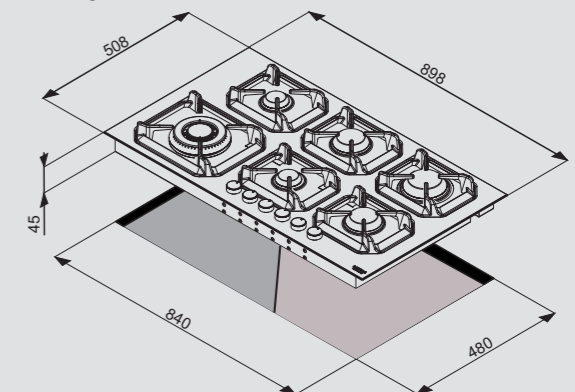

ITEM CODE: 29230224
EAN CODE: 8022389009148

1. **Hob**
2. flat edge
   - thickness 0.7 mm
   - Steel Aisi 304
   - 6 gas burners (1 triple crown)
   - Gas-Stop safety device
   - frontal control knobs

Dimensions (cm - WxD): 90x50
Color: Steel
Finish: Stainless Steel

Burner Type	Max. Input (kW)
A	1.00
SR	1.75
R	3.00
TRIPLE CROWN	3.90

Technical drawing (cm):