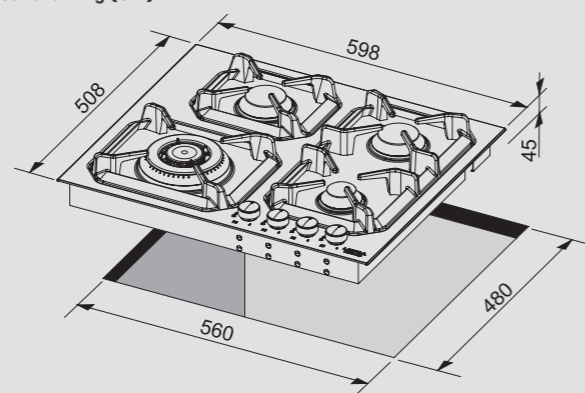

Hob

- flat edge
- thickness 0.7 mm
- steel Aisi 304
- 4 gas burners (1 triple crown)
- Gas-Stop safety device
- frontal control knobs

Dimensions (cm - WxD): 60x50

Color: Steel

Finish: Stainless Steel

Burner Type	Max. Input (kW)
A	1.00
SR	1.75
R	3.00
TRIPLE CROWN	3.90

Technical drawing (cm):