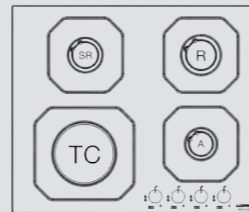

ITEM CODE: 29210233
EAN CODE: 8022389014173

ITEM CODE: 29210235
EAN CODE: 8022389014166

1. **Hob**
2. flat edge
   - 4 gas burners (1 triple crown)
   - Gas-Stop safety device
   - frontal control knobs

Dimensions (cm - WxD): 60x50
Color: Black Glass
Finish: Stainless Steel

Burner Type	Max. Input (kW)
A	1.00
SR	1.75
R	3.00
TRIPLE CROWN	3.90