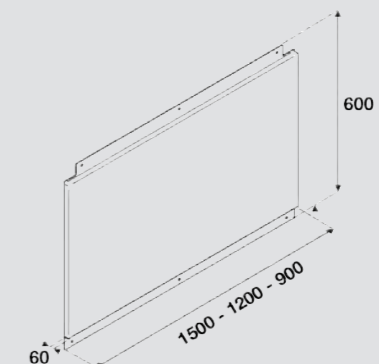

AVAILABLE DIMENSIONS:

MODEL	DIMENSIONS	ITEM CODE	EAN CODE
Professional 90:	90x65	21503023	8022389013572
Professional 120:	120x65	21503024	8022389013589

Dimensions (cm - WxDxH): 60x60/90x60/120x60/150x60

Color: Stainless Steel

Finish: Stainless Steel

Technical drawing (cm):