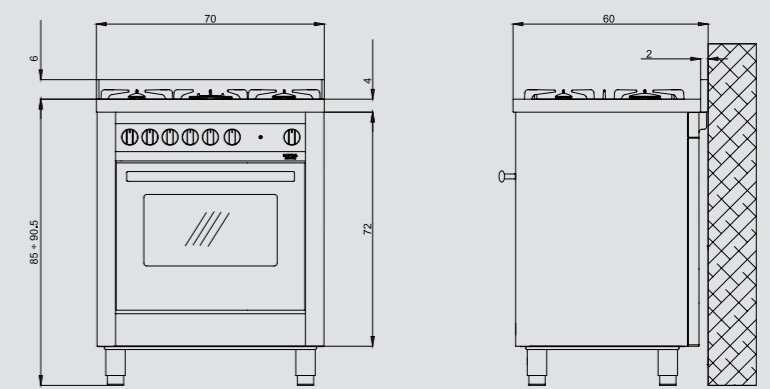

ITEM CODE: 60110026
EAN CODE: 8022389012384

1. **Hob**
2. mirror polished
   - 5 gas burners (1 triple crown)
   - Gas-Stop safety device

M76GV/C

1. **Oven**
2. convection gas oven
   - Gas-Stop safety device
   - 72 l gross capacity
   - internal dimensions (cm - WxDxH): 47,9x40x36,9
   - max temperature: 270°
   - electric grill
   - timer

Power absorbed: 1.550 W
Gas consumption: 15.45kW

M76MF/C

1. **Oven**
2. multifunction electric oven
   - 9 cooking programs
   - 72 l gross capacity
   - internal dimensions (cm - WxDxH): 47,9x40x36,9
   - max temperature: 240°
   - electric grill
   - electromechanical timer

Power absorbed: 2.600 W
Gas consumption: 12.15 kW

Dimensions (cm - WxDxH): 70x60x85/90,5
Color: Stainless Steel
Finish: Stainless Steel
Adjustable metal feet

Burner Type	Max. Input (kW)
A	1,10
SR	1,75
R	2,80
TRIPLE CROWN	3,70

	Bottom Heat	Top Heat	Grill	Maxi-Grill	Fan
CONVECTION GAS OVEN	-	-	1500 W	-	-
MULTIFUNCTION ELECTRIC OVEN	1650 W	900 W	1500 W	2400 W	2000 W

Technical drawing (cm):