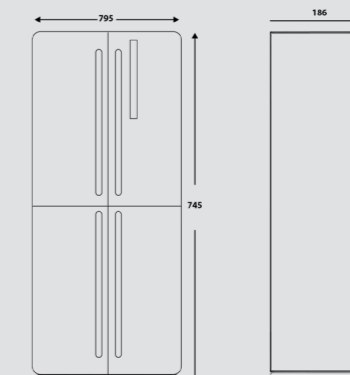

Comfort

- antibacterial treatment: Deodorizer
- electronic control panel
- acoustic signalling of door opening

Dimensions (cm - WxDxH): 79,5x 186x74,5 cm

Color: Black Matt

Finish: Brass

Also available with bronze or chrome finish

Technical drawing (cm):