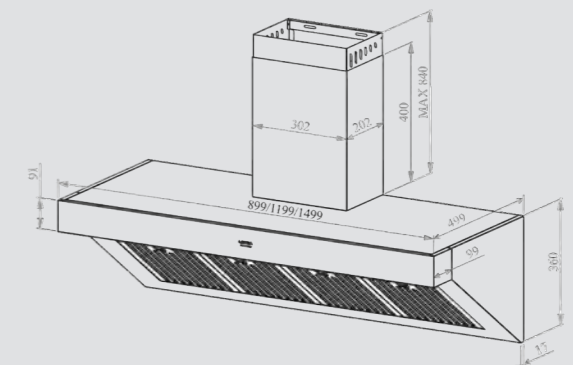

Hood

- halogen spotlights 4x20 Watt
- tangential motor 800 m3/h
- 3 extraction speeds
- 4 metal grease filter
- 2 active carbon filter
- touch control
- remote control

Dimensions (cm - WxDxH): 120x50

Color: Stainless Steel

Finish: Stainless Steel

Technical drawing (cm):