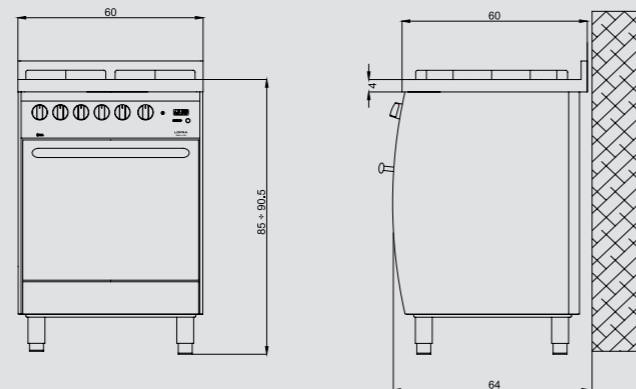

CURVA 60

C66GV/C

ITEM CODE: 41020089
EAN CODE: 8022389006772

C66MF/C

ITEM CODE: 60020024
EAN CODE: 8022389006789

CURVA 70

C76GV/C

ITEM CODE: 41110086
EAN CODE: 8022389006796

C76MF/C

ITEM CODE: 60110017
EAN CODE: 8022389012384

1. **Hob**
2. mirror polished
   - 4 gas burners (1 triple crown)
   - Gas-Stop safety device

Dimensions (cm - WxDxH): 60x60x85/90,5
Color: Brushed steel
Finish: Stainless Steel
Adjustable metal feet

Burner Type	Max. Input (kW)
A	1,10
SR	1,75
R	2,80
TRIPLE CROWN	3,70

C66GV/C

1. **Oven**
2. convection gas oven
   - Gas-Stop safety device
   - 72 l gross capacity
   - internal dimensions (cm - WxDxH): 47,9x40x36,9
   - max temperature: 270°
   - electric grill
   - digital timer
   - telescopic shelves support

Power absorbed: 1.550 W
Gas consumption: 12,65 kW

	Bottom Heat	Top Heat	Grill	Maxi-Grill	Fan
CONVECTION GAS OVEN	-	-	1500 W	-	-
MULTIFUNCTION ELECTRIC OVEN	1650 W	900 W	1500 W	2400 W	2000 W

Technical drawing (cm):

C66MF/C

1. **Oven**
2. multifunction electric oven
   - 9 cooking programs
   - 72 l gross capacity
   - internal dimensions (cm - WxDxH): 47,9x40x36,9
   - max temperature: 240°
   - electric grill
   - digital programmer
   - telescopic shelves support

Power absorbed: 2.600 W
Gas consumption: 9,35 kW

1. **Hob**
2. mirror polished
   - 5 gas burners (1 triple crown)
   - Gas-Stop safety device

Dimensions (cm - WxDxH): 70x60x85/90,5
Color: Brushed steel
Finish: Stainless Steel
Adjustable metal feet

Burner Type	Max. Input (kW)
A	1,10
SR	1,75
R	2,80
TRIPLE CROWN	3,70

C76GV/C

1. **Oven**
2. convection gas oven
   - Gas-Stop safety device
   - 72 l gross capacity
   - internal dimensions (cm - WxDxH): 47,9x40x36,9
   - max temperature: 270°
   - electric grill
   - digital timer
   - telescopic shelves support

Power absorbed: 1.550 W
Gas consumption: 15,45 kW