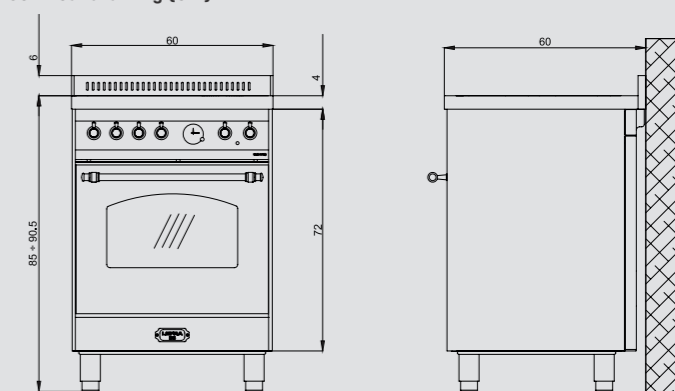

1. **Hob**
2. induction
   - 4 booster cooking zones
   - child lock
   - residual heat indicator light

Dimensions (cm - WxDxH): 60x60x85/90,5

1. **Color:**
2. Black Matt - RNM66MFT/4I
   - Ivory - RBI66MFT/4I

Finish: Brass
Adjustable metal feet
Also available with bronze or chrome finish

Ø Zone	Max. Input (W)
150	1600
215	2000

1. **Oven**
2. multifunction electric oven
   - 9 cooking programs
   - 72 l gross capacity
   - internal dimensions (cm - WxDxH): 47,9x40x36,9
   - max temperature: 270°
   - electric grill
   - rotisserie
   - electronic analogue programmer
   - telescopic shelves support

	Bottom Heat	Top Heat	Grill	Maxi-Grill	Fan
MULTIFUNCTION ELECTRIC OVEN	1650 W	900 W	1500 W	2400 W	2000 W

“Easy To Clean” enamelling
Cooling Fan

Power absorbed: 9.810 W

Model	Finish	Item Code	EAN Code
RNM66MFT/4I	Bronze	60020050	8022389020273
	Chrome	60020047	8022389020266
RBI66MFT/4I	Bronze	60020052	8022389020136
	Chrome	60020053	8022389020143

Technical drawing (cm):