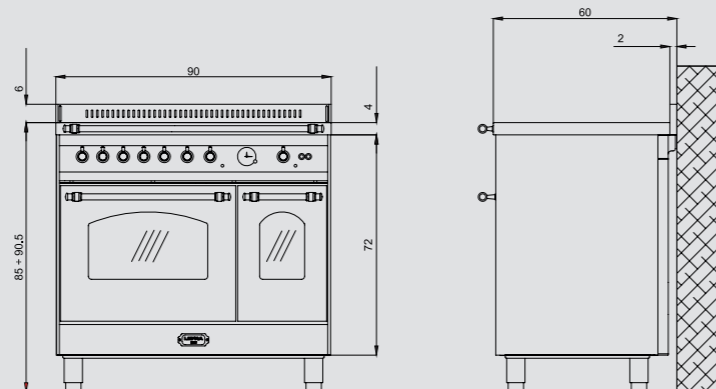

Secondary Oven

- electric static oven
- 35 l gross capacity
- internal dimensions (cm - WxDxH): 23x40,8x36,9
- max temperature: 250°
- rotisserie
- fixed oven guides

“Easy To Clean” enamelling
Cooling Fan

Power absorbed: 11.750 W

Technical drawing (cm):