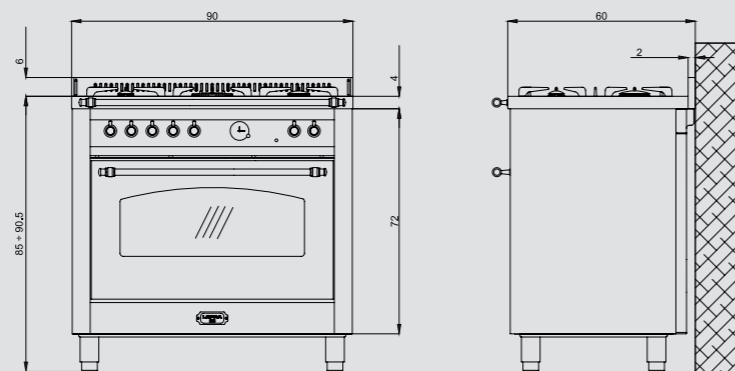

ITEM CODE: 60060037
EAN CODE: 8022389009773

1. **Hob**
2. brushed steel
   - 5 gas burners [1 triple crown]
   - Gas-Stop safety device

1. **Oven**
2. multifunction electric oven
   - 9 cooking programs
   - 101 l gross capacity
   - internal dimensions [cm - WxDxH]: 67,8x40x37
   - max temperature: 270°
   - electric grill
   - rotisserie
   - electronic analogue programmer
   - telescopic shelves support

Dimensions [cm - WxDxH]: 90x60x85/90,5
Color: Black Matt
Finish: Brass
Adjustable metal feet
Also available with bronze or chrome finish

Burner Type	Max. Input (kW)
A	1,10
SR	1,75
R	2,80
TRIPLE CROWN	3,70

	Bottom Heat	Top Heat	Grill	Maxi-Grill	Fan
MULTIFUNCTION ELECTRIC OVEN	1750 W	1000 W	2000 W	3000 W	2500 W

“Easy To Clean” enamelling
Cooling Fan

Power absorbed: 3.050 W
Gas consumption: 12,15 kW

Technical drawing [cm]: